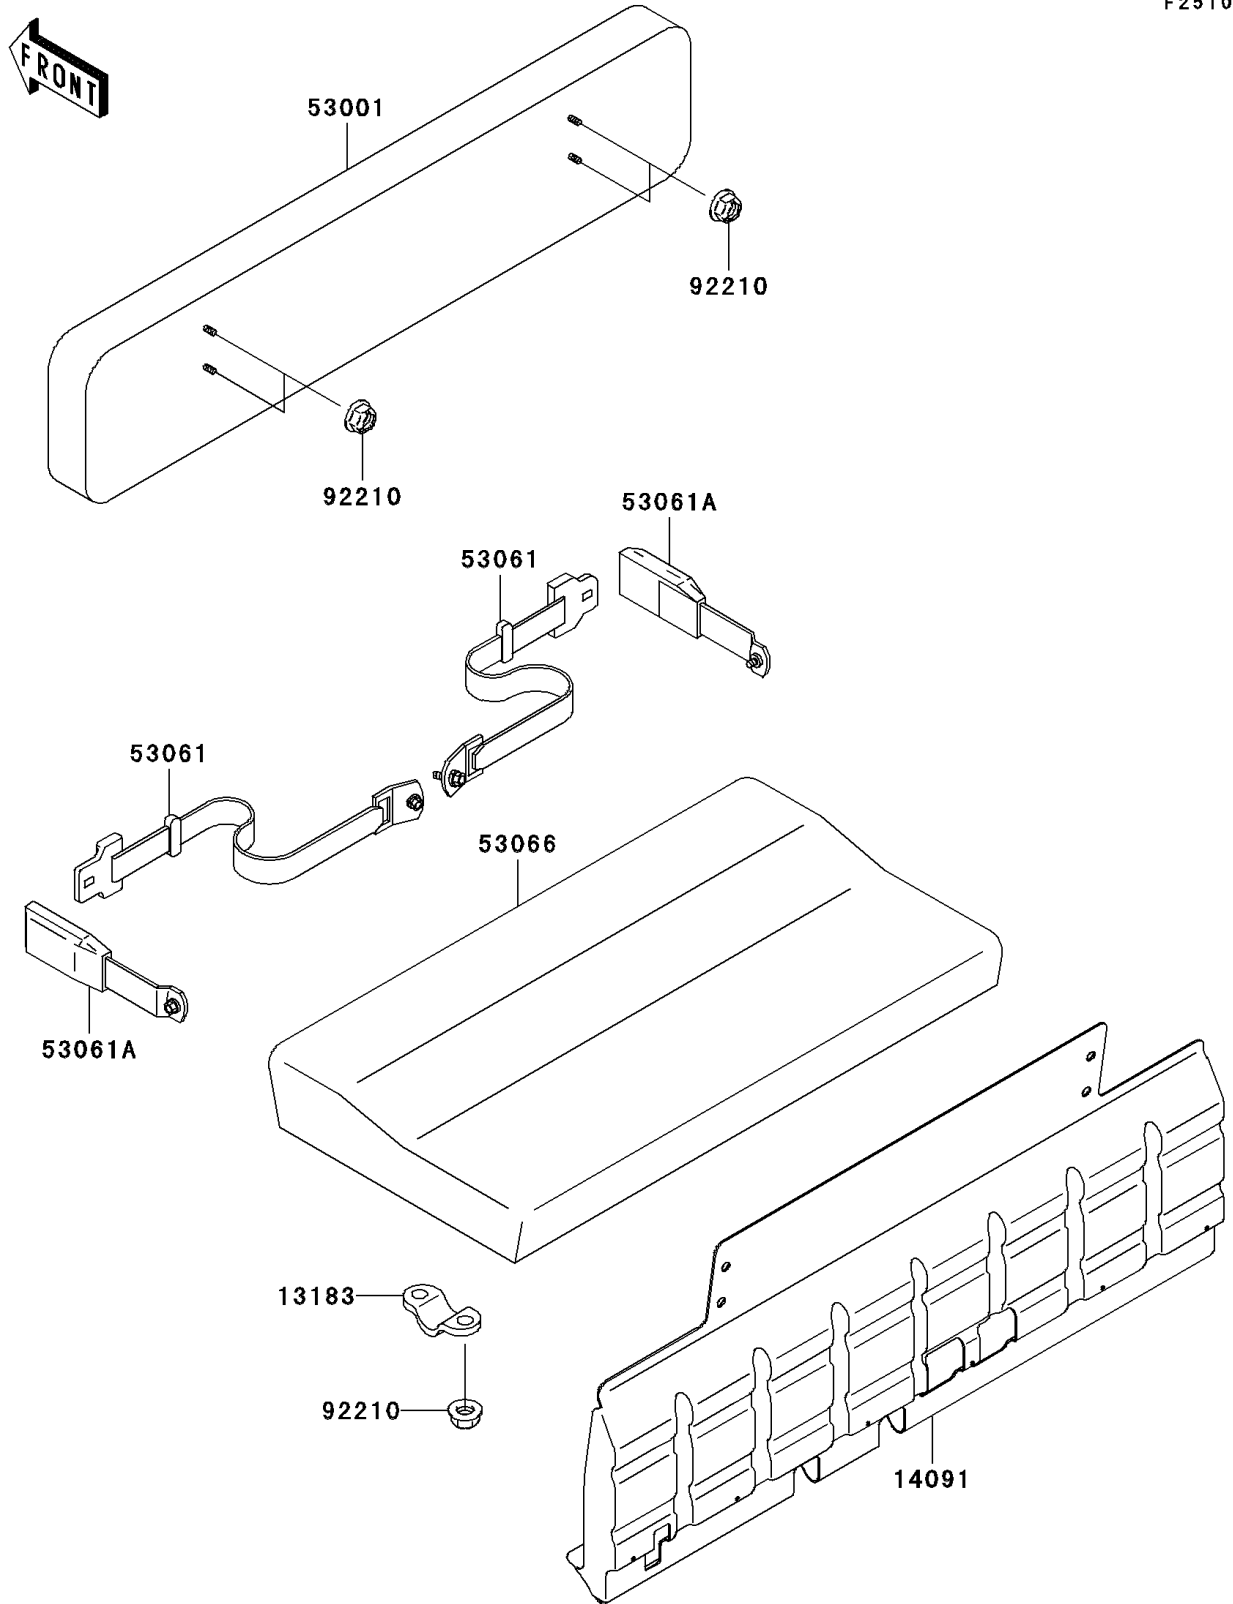

# 2008 Mule 3010 Diesel 4X4 PARTS DIAGRAM

Seat

F2510

## 2008 Mule 3010 Diesel 4X4 PARTS LIST

### Seat

ITEM NAME	PART NUMBER	QUANTITY
PLATE,SEAT (Ref # 13183)	13183-1400	2
COVER,SEAT BACK (Ref # 14091)	14091-0529	1
SEAT-ASSY,BACK,GRAY (Ref # 53001)	53001-1584-338	1
BELT-SEAT,CATCH PLATE (Ref # 53061)	53061-1013	2
BELT-SEAT,BUCKLE (Ref # 53061A)	53061-1014	2
SEAT-ASSY,CUSHION,GRAY (Ref # 53066)	53066-7501-338	1
NUT,FLANGED,LOCK,8MM (Ref # 92210)	92210-0005	8