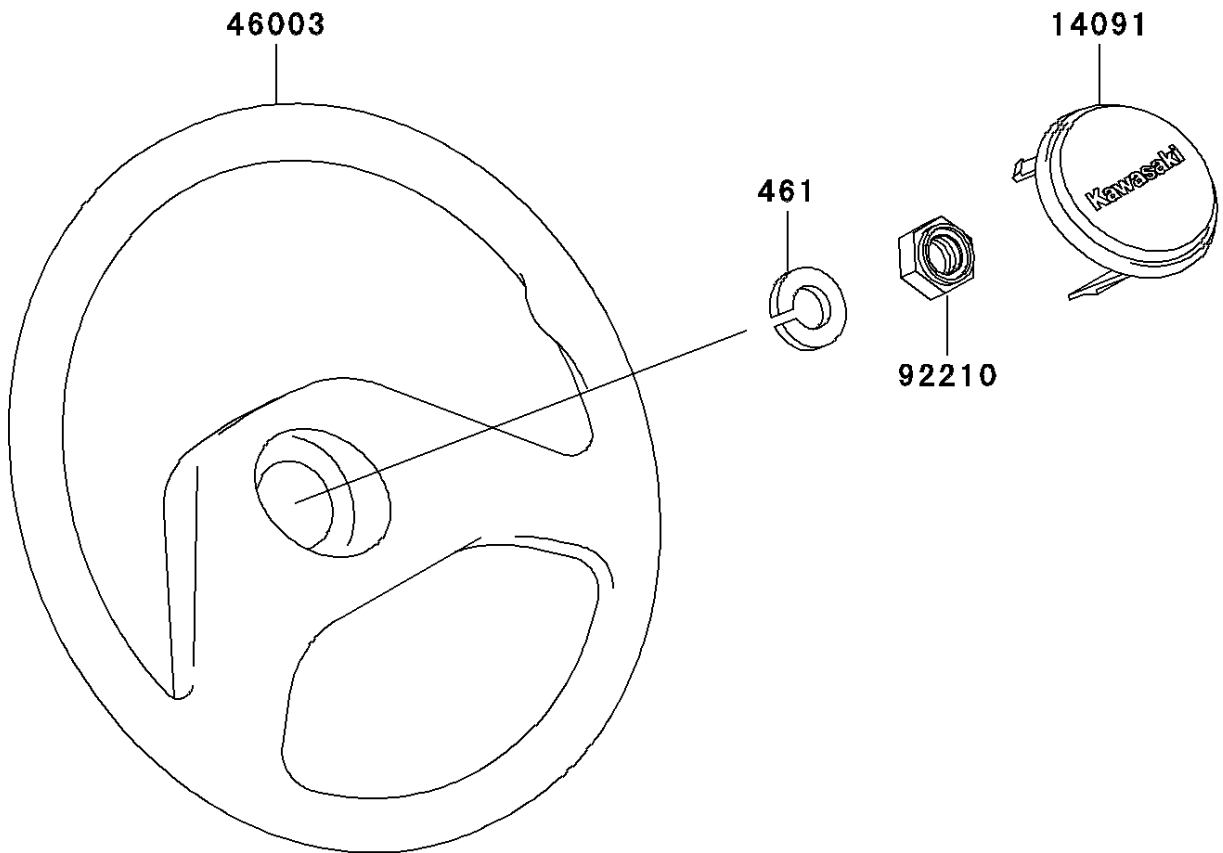

2008 Mule 3010 Diesel 4X4 PARTS DIAGRAM

Steering Wheel

F2311

2008 Mule 3010 Diesel 4X4 PARTS LIST

Steering Wheel

| ITEM NAME | PART NUMBER | QUANTITY |
|---------------------------------|-------------|----------|
| COVER,HORN SWITCH (Ref # 14091) | 14091-1247 | 1 |
| HANDLE (Ref # 46003) | 46003-1308 | 1 |
| NUT,LOCK,12MM (Ref # 92210) | 92210-1249 | 1 |
| WASHER-SPRING,12MM (Ref # 461) | 461F1200 | 1 |