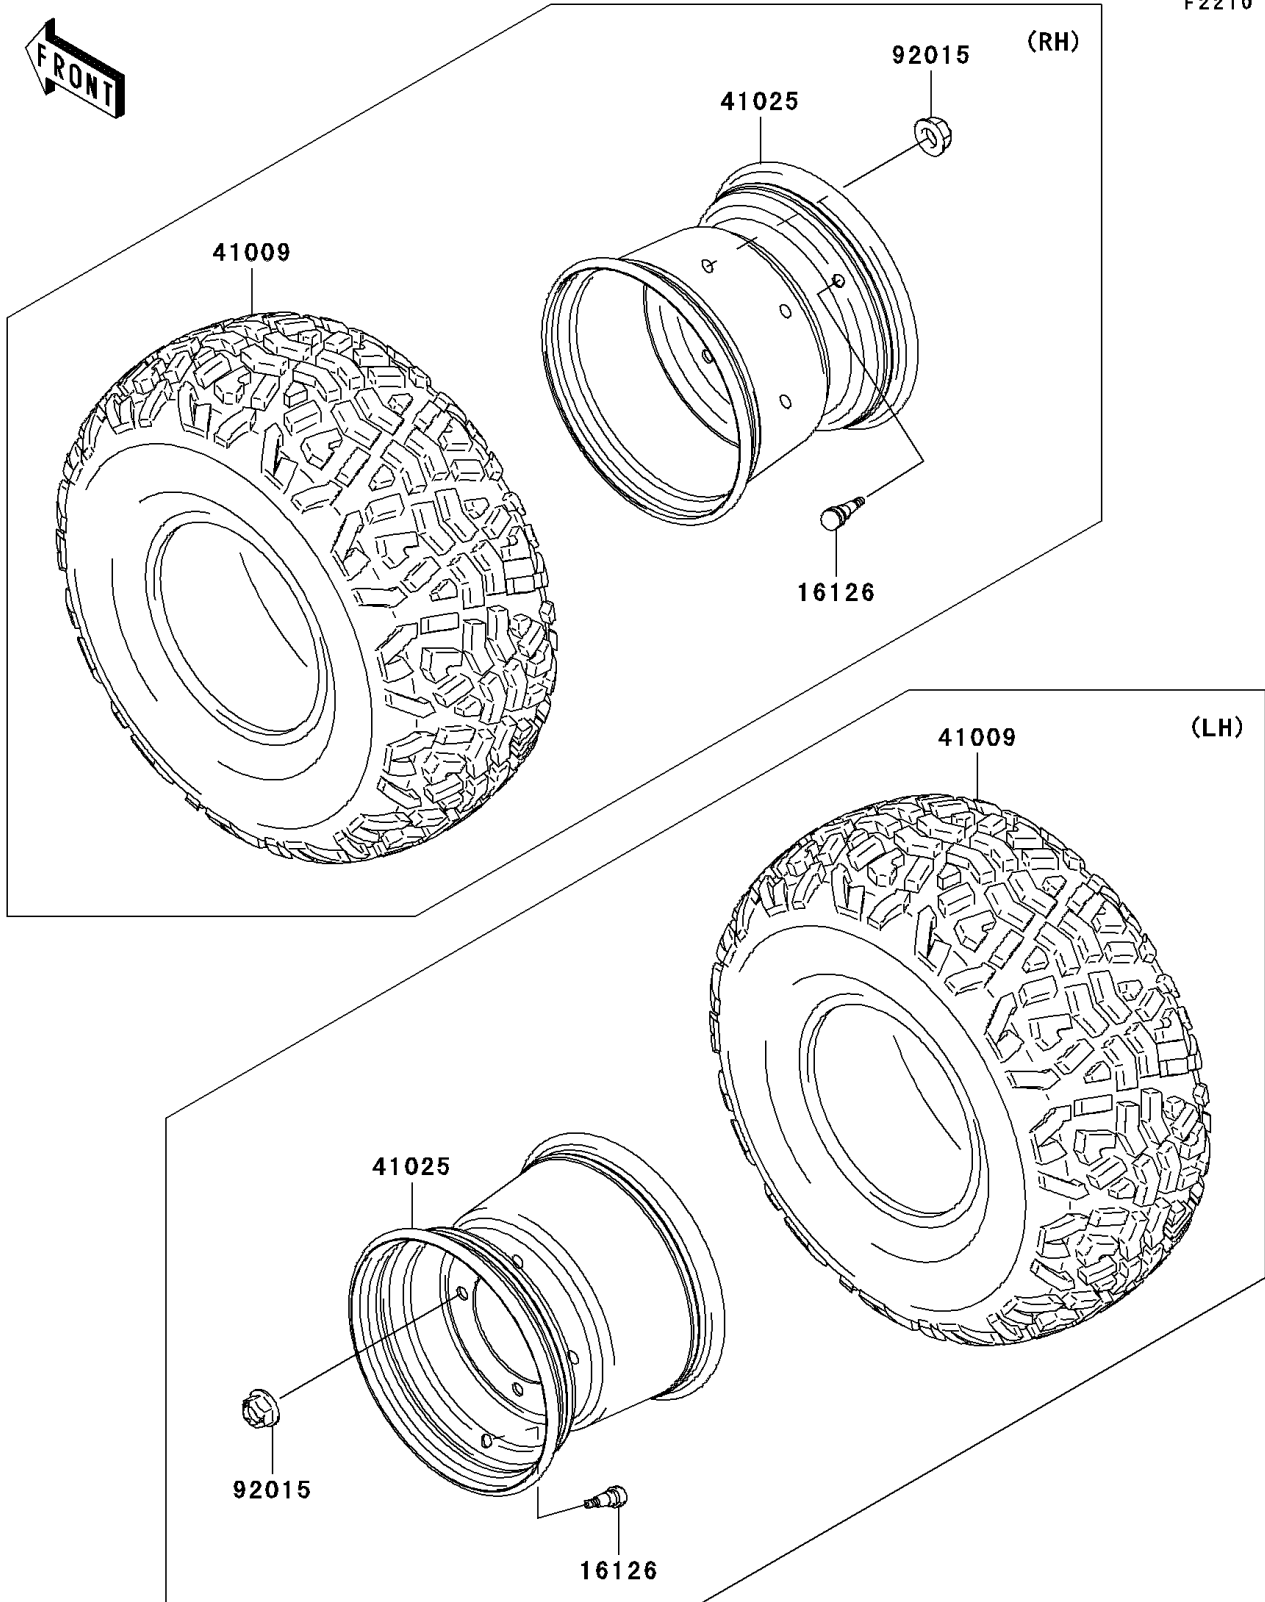

2008 Mule 3010 Diesel 4X4 PARTS DIAGRAM

Wheels/Tires

F2210

2008 Mule 3010 Diesel 4X4 PARTS LIST

Wheels/Tires

ITEM NAME	PART NUMBER	QUANTITY
VALVE (Ref # 16126)	16126-4001	4
TIRE,23X11.00-10 4PR,KT869(D) (Ref # 41009)	41009-0166	4
RIM,10X8.5,M.GRAYSTONE (Ref # 41025)	41025-7503-379	4
NUT,12MM (Ref # 92015)	92015-1706	16