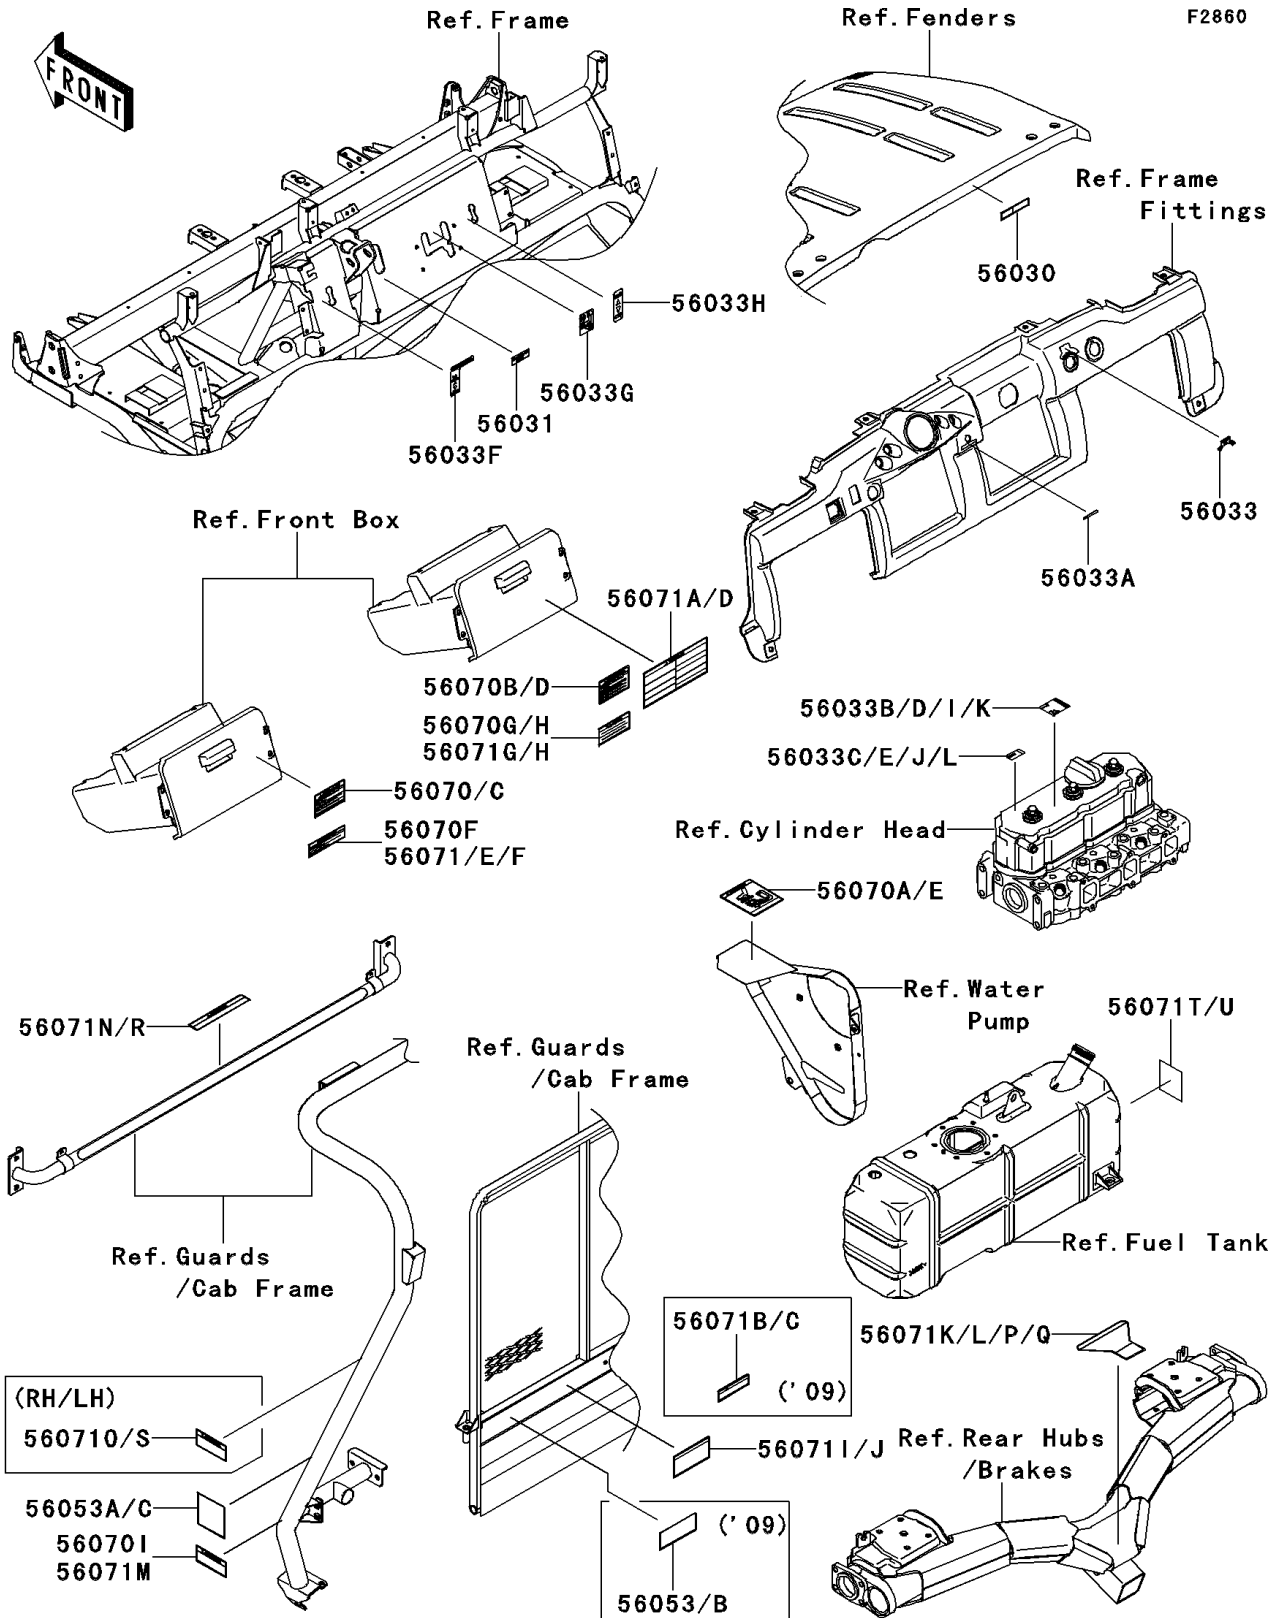

2013 MULE™ 4010 TRANS4x4® DIESEL PARTS DIAGRAM

Labels

2013 MULE™ 4010 TRANS4x4® DIESEL PARTS LIST

Labels

ITEM NAME	PART NUMBER	QUANTITY
LABEL,OPERATING HOOD (Ref # 56030)	56030-0267	1
LABEL-MANUAL,BRAKE FLUID LEVEL (Ref # 56031)	56031-1818	1
LABEL-MANUAL,IGNITION (Ref # 56033)	56033-0212	1
LABEL-MANUAL,POWER STEERING (Ref # 56033A)	56033-0213	1
LABEL-MANUAL,PREVENT EG DMG (Ref # 56033B)	56033-0297	1
LABEL-MANUAL,OIL LEVEL CHECK (Ref # 56033C)	56033-0298	1
LABEL-MANUAL,DIFF MODE (Ref # 56033F)	56033-1183	1
LABEL-MANUAL,SHIFT (Ref # 56033G)	56033-1186	1
LABEL-MANUAL,2WD/4WD (Ref # 56033H)	56033-1187	1
LABEL-SPECIFICATION,TIRE INFO (Ref # 56053A)	56053-7532	1
LABEL-WARNING,OFF-HIGHWAY (Ref # 56070)	56070-0050	1
LABEL-WARNING,HOT SURFACES (Ref # 56070A)	56070-0051	1
LABEL-WARNING,BONNET OPERATION (Ref # 56070B)	56070-0053	1
LABEL-WARNING,BED RAISED (Ref # 56070I)	56070-7515	1
LABEL-WARNING,GENERAL (Ref # 56071A)	56071-0102	1
LABEL-WARNING,SHIFT CAUTION (Ref # 56071E)	56071-0128	1
LABEL-WARNING,BELT SLIPPAGE (Ref # 56071G)	56071-0140	1
LABEL-WARNING,CARGO BED (Ref # 56071I)	56071-0142	1
LABEL-WARNING,TRAILER HITCH (Ref # 56071K)	56071-0332	1
LABEL-WARNING,TRAILER HITCH (Ref # 56071P)	56071-7511	1
LABEL-WARNING,TRAILER HITCH,FRN (Ref # 56071Q)	56071-7512	1
LABEL-WARNING,REAR SEAT (Ref # 56071R)	56071-7513	1
LABEL-WARNING,CAB FRAME (Ref # 56071S)	56071-7514	2
LABEL-WARNING,GASOLINE (Ref # 56071T)	56071-7516	1