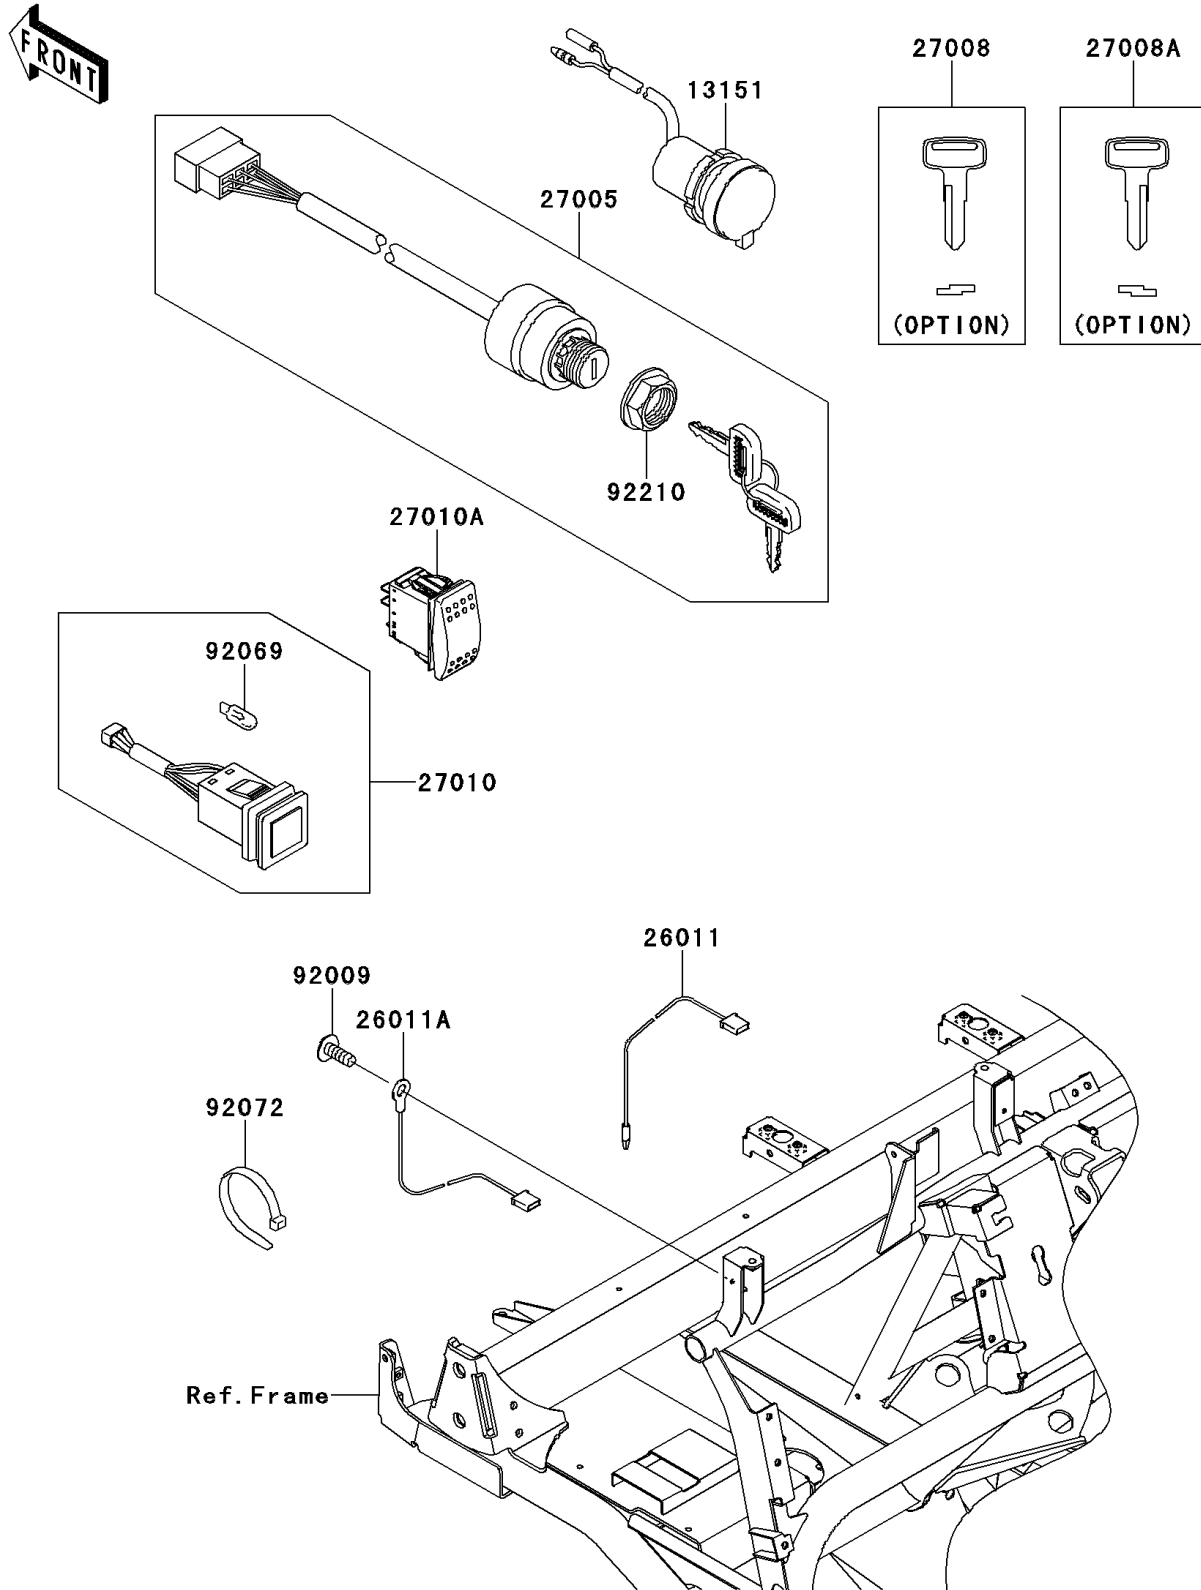

2013 MULE™ 4010 TRANS4x4® DIESEL PARTS DIAGRAM

Ignition Switch(GDF)

F2770A

2013 MULE™ 4010 TRANS4x4® DIESEL PARTS LIST

Ignition Switch(GDF)

ITEM NAME	PART NUMBER	QUANTITY
SWITCH-COMP,D.C.TERMINAL (Ref # 13151)	13151-0003	1
WIRE-LEAD,360MM (Ref # 26011)	26011-0796	1
WIRE-LEAD,320MM (Ref # 26011A)	26011-0797	1
SWITCH-ASSY-IGNITION (Ref # 27005)	27005-0011	1
KEY-LOCK,BLANK (Ref # 27008)	27008-1153	1
KEY-LOCK,BLANK (Ref # 27008A)	27008-1157	1
SWITCH,HEAD LAMP (Ref # 27010)	27010-0105	1
SWITCH,HORN (Ref # 27010A)	27010-0734	1
SCREW,TAPPING,6X16 (Ref # 92009)	92009-1166	1
BULB,12V 1.7W (Ref # 92069)	92069-0036	1
BAND,L=188 (Ref # 92072)	92072-1239	1
NUT,IGNITION SWITCH (Ref # 92210)	92210-1264	1