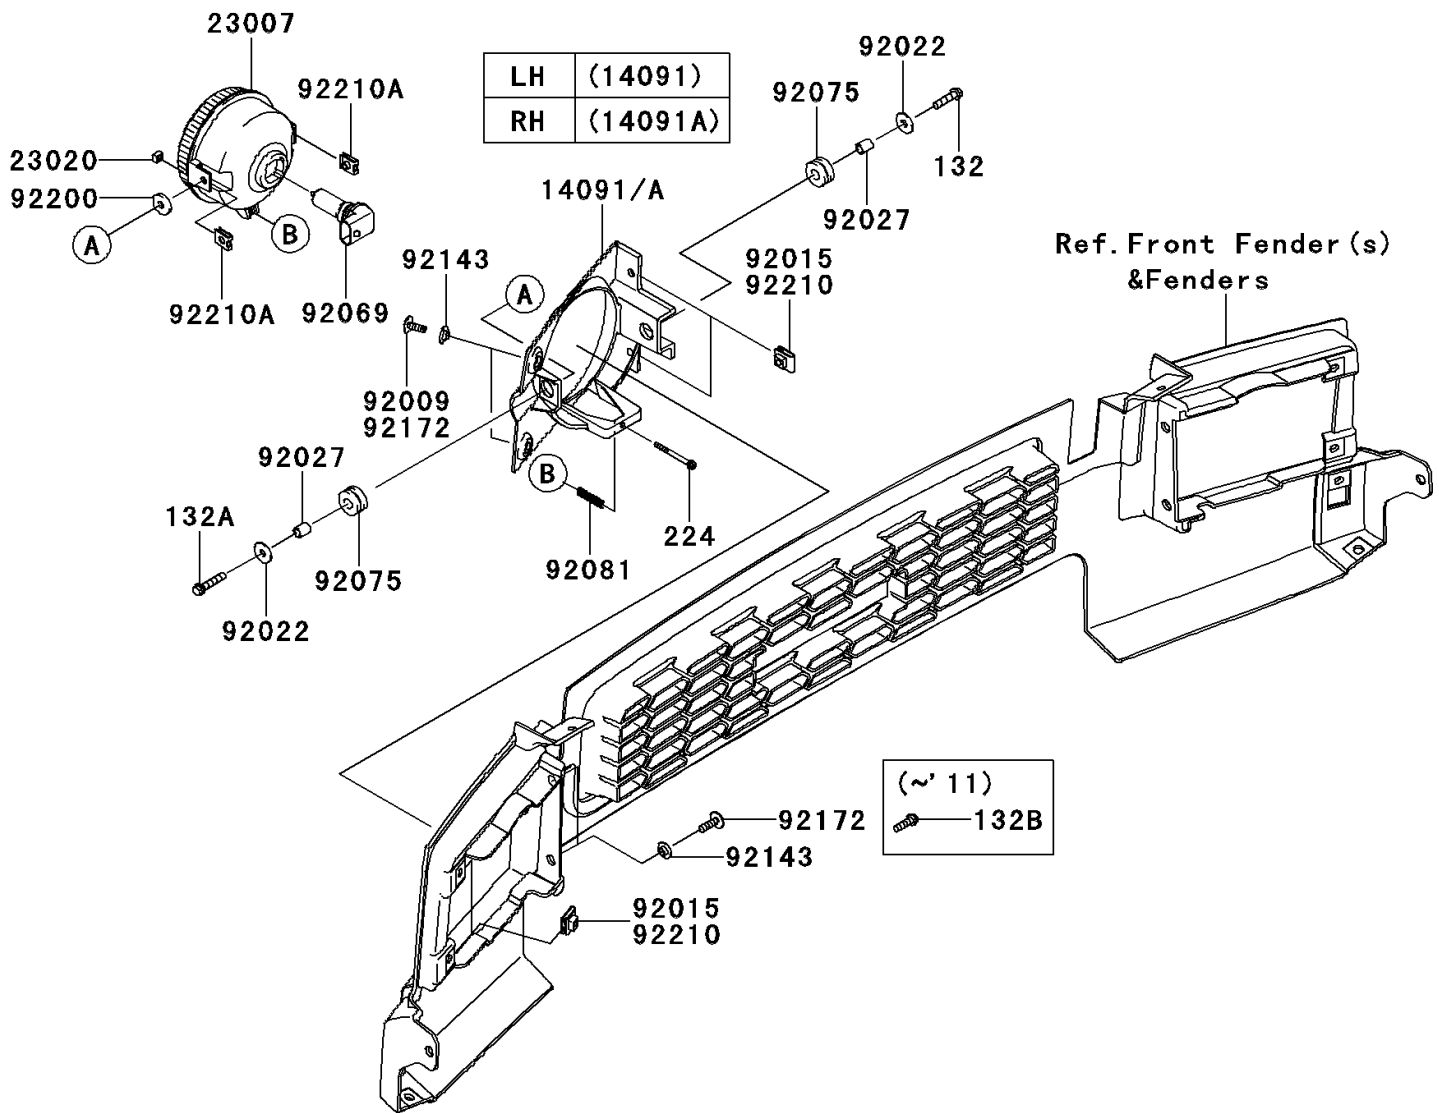

2013 MULE™ 4010 TRANS4x4® DIESEL PARTS DIAGRAM

Headlight(s)

F2710

2013 MULE™ 4010 TRANS4x4® DIESEL PARTS LIST

Headlight(s)

ITEM NAME	PART NUMBER	QUANTITY
COVER,HEAD LAMP,LH (Ref # 14091)	14091-0827	1
COVER,HEAD LAMP,RH (Ref # 14091A)	14091-0828	1
LENS-COMP,HEAD LAMP (Ref # 23007)	23007-0096	2
NUT,4MM,FOCUS ADJUST (Ref # 23020)	23020-018	2
SCREW,6X16 (Ref # 92009)	92009-1621	4
NUT,CLAMP,6MM (Ref # 92015)	92015-1678	8
WASHER,6.5X20X1.6 (Ref # 92022)	92022-125	4
COLLAR,6.8X10X12 (Ref # 92027)	92027-162	4
BULB,12V 35/35W (Ref # 92069)	92069-0019	2
DAMPER (Ref # 92075)	92075-1690	4
SPRING,FOCUS ADJUST (Ref # 92081)	92081-1896	2
COLLAR (Ref # 92143)	92143-1087	8
SCREW,TAPPING,6X20 (Ref # 92172)	92172-0488	8
WASHER,6.5X20X3.2 (Ref # 92200)	92200-0359	2
NUT,LEAF SPRING,6MM (Ref # 92210)	92210-0624	8
NUT (Ref # 92210A)	92210-1125	4
BOLT-FLANGED-SMALL,6X25 (Ref # 132)	132BA0625	2
BOLT-FLANGED-SMALL,6X30 (Ref # 132A)	132BA0630	2
BOLT-FLANGED-SMALL,6X20 (Ref # 132B)	132BB0620	4
SCREW-PAN-WP-CROS,4X45 (Ref # 224)	224AA0445	2