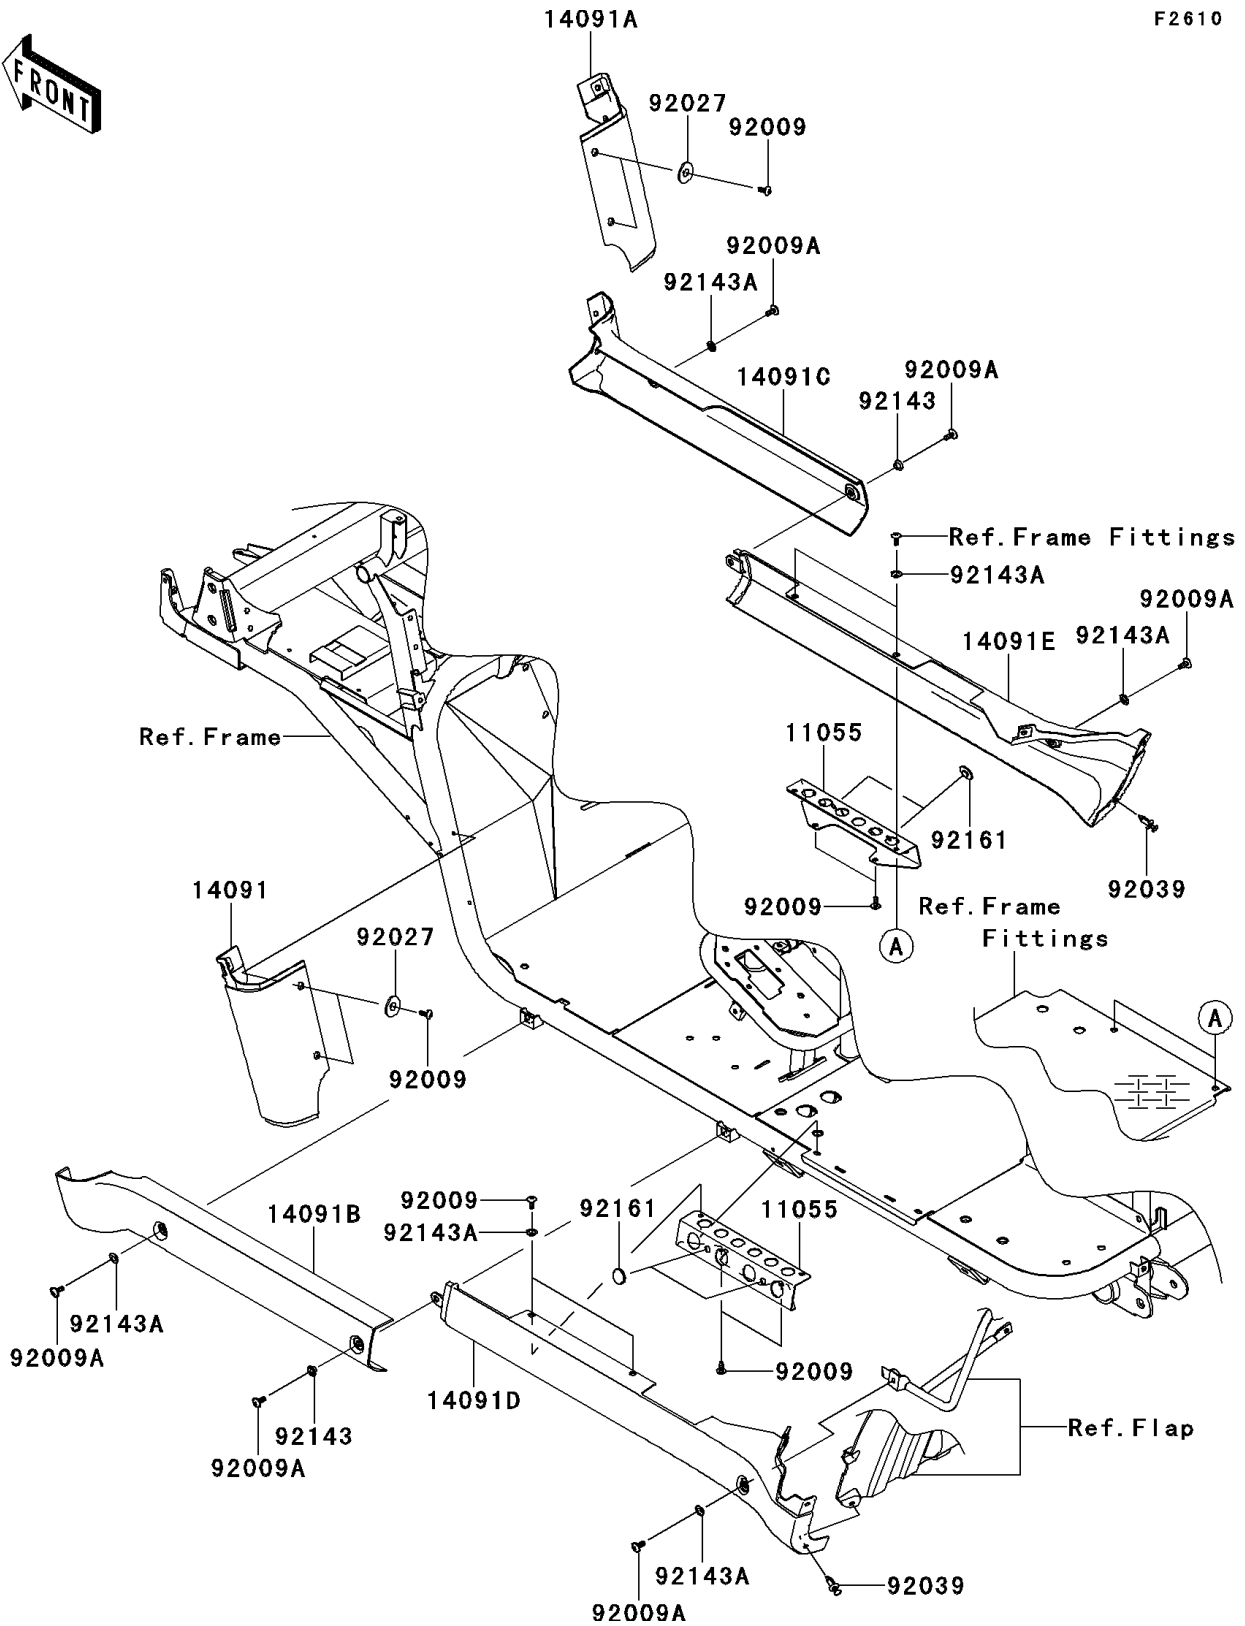

2013 MULE™ 4010 TRANS4x4® DIESEL PARTS DIAGRAM

Side Covers/Chain Cover

F2610

2013 MULE™ 4010 TRANS4x4® DIESEL PARTS LIST

Side Covers/Chain Cover

ITEM NAME	PART NUMBER	QUANTITY
BRACKET (Ref # 11055)	11055-0599	2
COVER,FR FENDER,LWR,LH,F.BLACK (Ref # 14091)	14091-0821-6Z	1
COVER,FR FENDER,LWR,RH,F.BLACK (Ref # 14091A)	14091-0822-6Z	1
COVER,SIDE STEP,FR,LH,F.BLACK (Ref # 14091B)	14091-0823-6Z	1
COVER,SIDE STEP,FR,RH,F.BLACK (Ref # 14091C)	14091-0824-6Z	1
COVER,SIDE STEP,RR,LH,F.BLACK (Ref # 14091D)	14091-0825-6Z	1
COVER,SIDE STEP,RR,RH,F.BLACK (Ref # 14091E)	14091-0826-6Z	1
SCREW,TAPPING,6X16 (Ref # 92009)	92009-1166	10
SCREW,6X16 (Ref # 92009A)	92009-1621	6
COLLAR,L=4.7 (Ref # 92027)	92027-1964	4
RIVET (Ref # 92039)	92039-1229	2
COLLAR (Ref # 92143)	92143-1057	2
COLLAR (Ref # 92143A)	92143-1087	8
DAMPER,RUBBER (Ref # 92161)	92161-1200	4