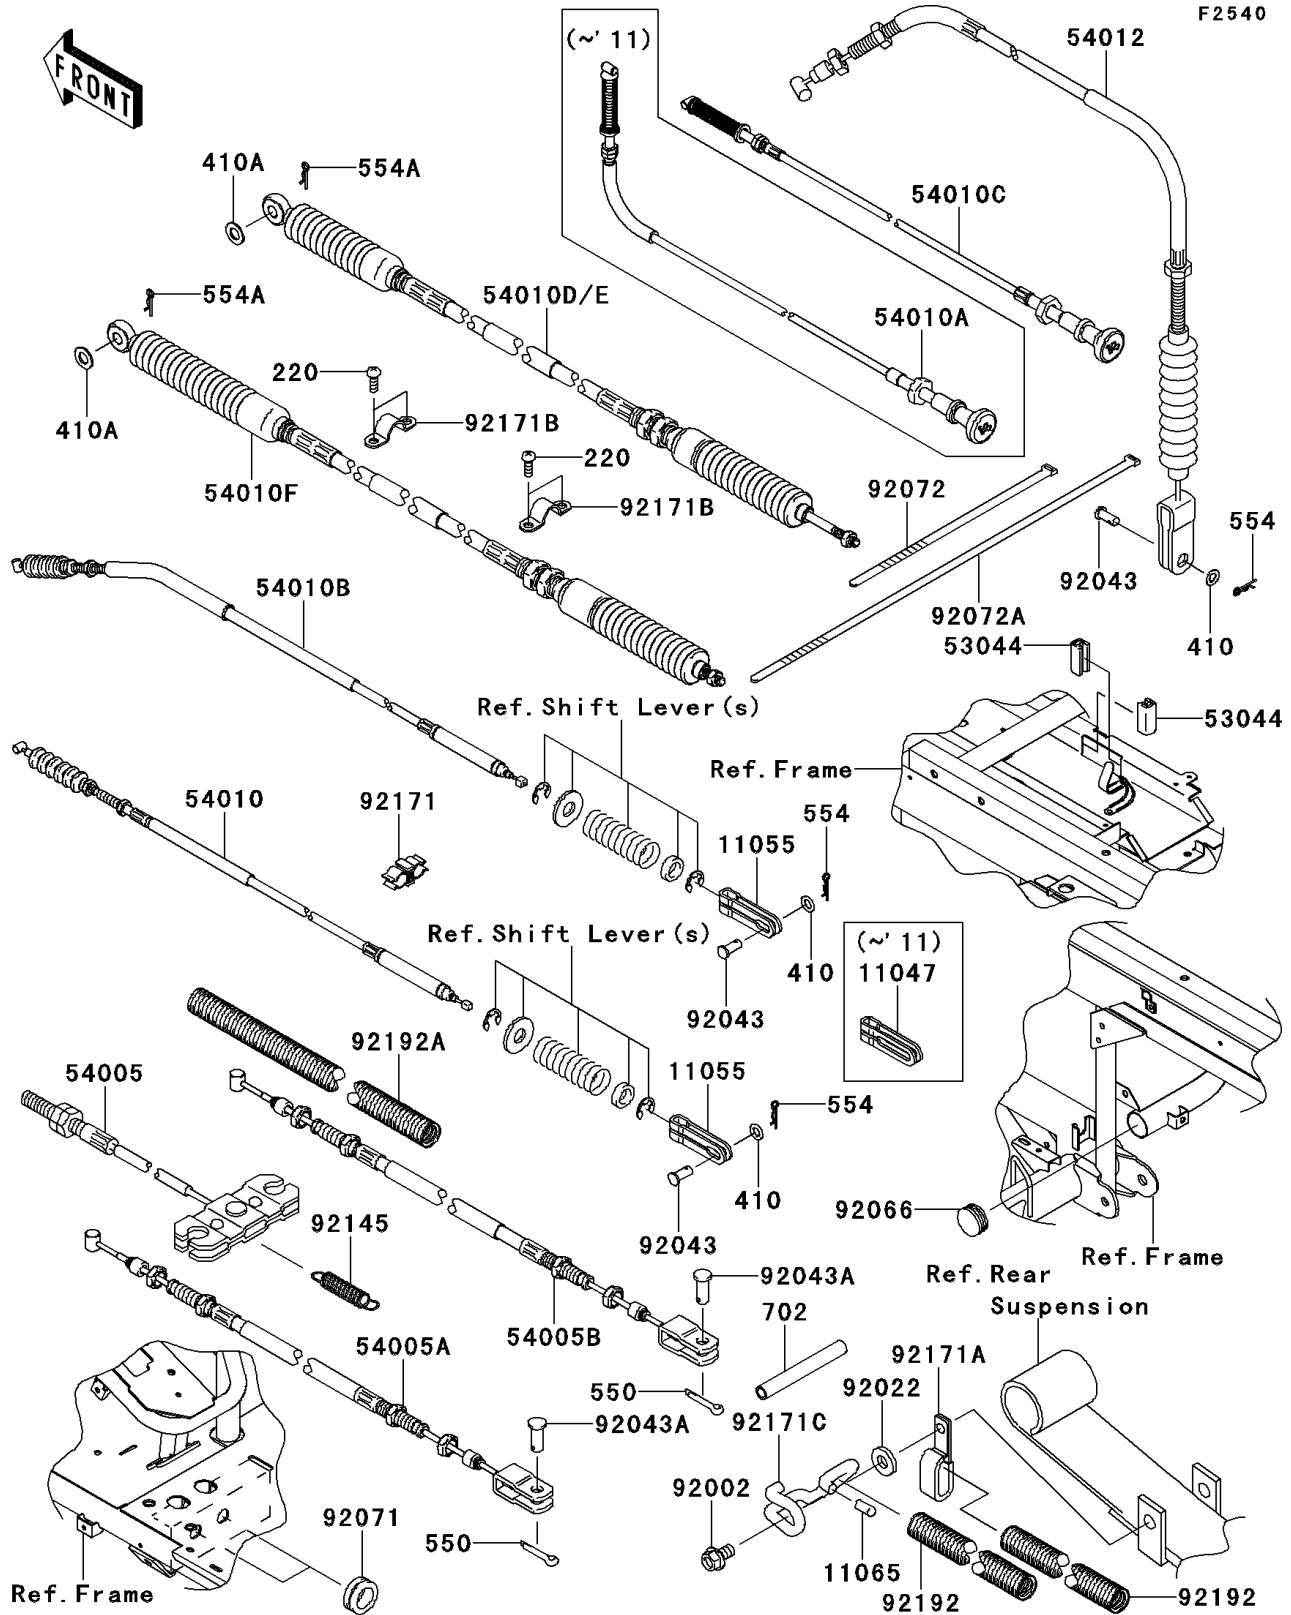

2013 MULE™ 4010 TRANS4x4® DIESEL PARTS DIAGRAM

Cables

2013 MULE™ 4010 TRANS4x4® DIESEL PARTS LIST

Cables

ITEM NAME	PART NUMBER	QUANTITY
BRACKET,DIFF LOCK (Ref # 11047)	11047-1043	2
BRACKET,DIFF LOCK (Ref # 11055)	11055-7505	2
CAP (Ref # 11065)	11065-7505	1
TRIM,L=22 (Ref # 53044)	53044-7503	2
CABLE-BRAKE,PARKING,FR (Ref # 54005)	54005-1198	1
CABLE-BRAKE,PARKING,RR,LH (Ref # 54005A)	54005-7503	1
CABLE-BRAKE,PARKING,RR,RH (Ref # 54005B)	54005-7504	1
CABLE,2-4WD (Ref # 54010)	54010-0045	1
CABLE,HOOD (Ref # 54010A)	54010-0089	1
CABLE,DIFF LOCK (Ref # 54010B)	54010-0111	1
CABLE,HOOD (Ref # 54010C)	54010-0131	1
CABLE,HI/LOW (Ref # 54010D)	54010-0133	1
CABLE,HI-LOW (Ref # 54010E)	54010-7506	1
CABLE,SHIFT CONTROL (Ref # 54010F)	54010-7508	1
CABLE-THROTTLE (Ref # 54012)	54012-7506	1
BOLT,8X14 (Ref # 92002)	92002-1589	1
WASHER,8.5X20X1.6,BLACK (Ref # 92022)	92022-1317	1
PIN,6X11 (Ref # 92043)	92043-092	3
PIN (Ref # 92043A)	92043-1039	2
PLUG (Ref # 92066)	92066-7503	1
GROMMET (Ref # 92071)	92071-1027	2
BAND,L=188 (Ref # 92072)	92072-1239	3
BAND,L=368.3 (Ref # 92072A)	92072-3872	1
SPRING (Ref # 92145)	92145-7506	1
CLAMP (Ref # 92171)	92171-0129	1
CLAMP,CABLE (Ref # 92171A)	92171-0176	1
CLAMP (Ref # 92171B)	92171-1203	2
CLAMP,BRAKE CABLE (Ref # 92171C)	92171-1210	1
TUBE,CORRUGATED,13X16.7X240 (Ref # 92192)	92192-1243	2

2013 MULE™ 4010 TRANS4x4® DIESEL PARTS LIST

Cables

ITEM NAME	PART NUMBER	QUANTITY
TUBE,PROTECTOR,13.2X17.5X350 (Ref # 92192A)	92192-3715	1
SCREW-PAN-CROS,5X14 (Ref # 220)	220AA0514	4
WASHER-PLAIN-SMALL (Ref # 410)	410AA0600	3
WASHER-PLAIN-SMALL,8MM (Ref # 410A)	410AA0800	2
PIN-COTTER,2.0X22 (Ref # 550)	550AA2022	2
PIN-SNAP (Ref # 554)	554DA0600	3
PIN-SNAP (Ref # 554A)	554DA0800	2
TUBE-RUBBER,5X8X55 (Ref # 702)	702A0555	1