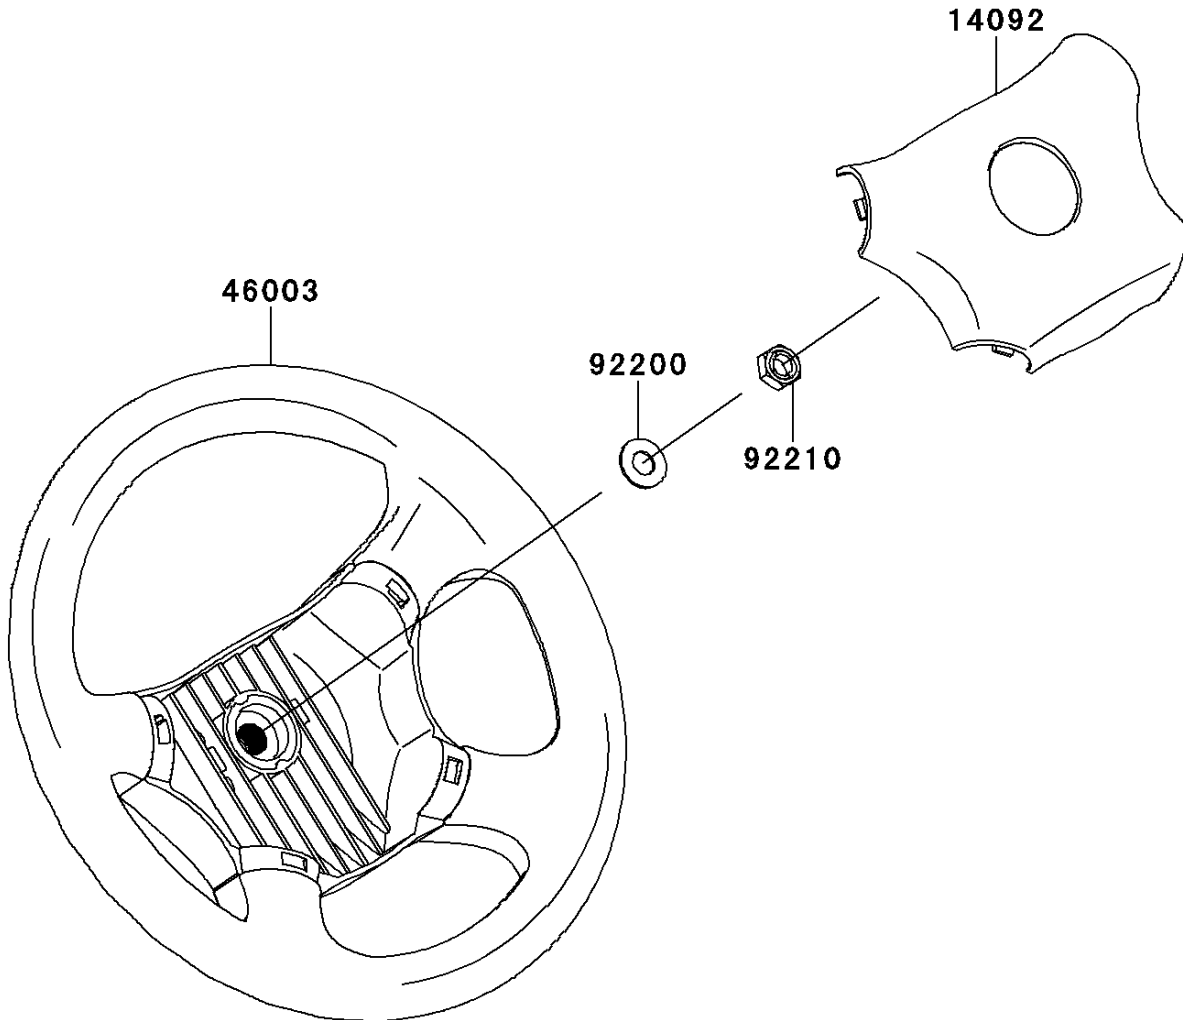

2013 MULE™ 4010 TRANS4x4® DIESEL PARTS DIAGRAM

Steering Wheel(GDF)

F2311A

2013 MULE™ 4010 TRANS4x4® DIESEL PARTS LIST

Steering Wheel(GDF)

ITEM NAME	PART NUMBER	QUANTITY
COVER,HORN SWITCH (Ref # 14092)	14092-1029	1
HANDLE (Ref # 46003)	46003-0595	1
WASHER,12.1X25X1.6 (Ref # 92200)	92200-0455	1
NUT,LOCK,12MM (Ref # 92210)	92210-1249	1