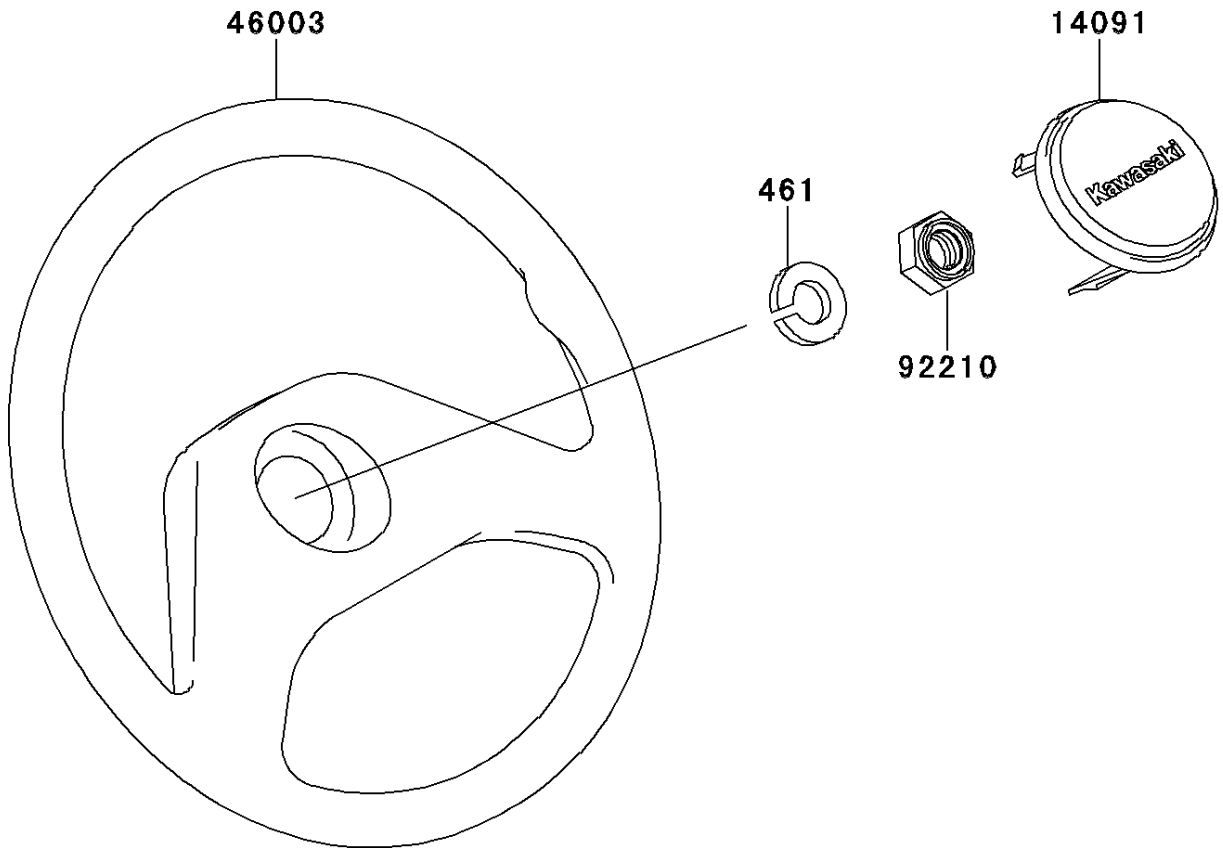

# 2013 MULE™ 4010 TRANS4x4® DIESEL PARTS DIAGRAM

Steering Wheel(G9F-GCF)

F2311

## 2013 MULE™ 4010 TRANS4x4® DIESEL PARTS LIST

Steering Wheel(G9F-GCF)

ITEM NAME	PART NUMBER	QUANTITY
COVER,HORN SWITCH (Ref # 14091)	14091-1247	1
HANDLE (Ref # 46003)	46003-1308	1
NUT,LOCK,12MM (Ref # 92210)	92210-1249	1
WASHER-SPRING,12MM (Ref # 461)	461DA1200	1