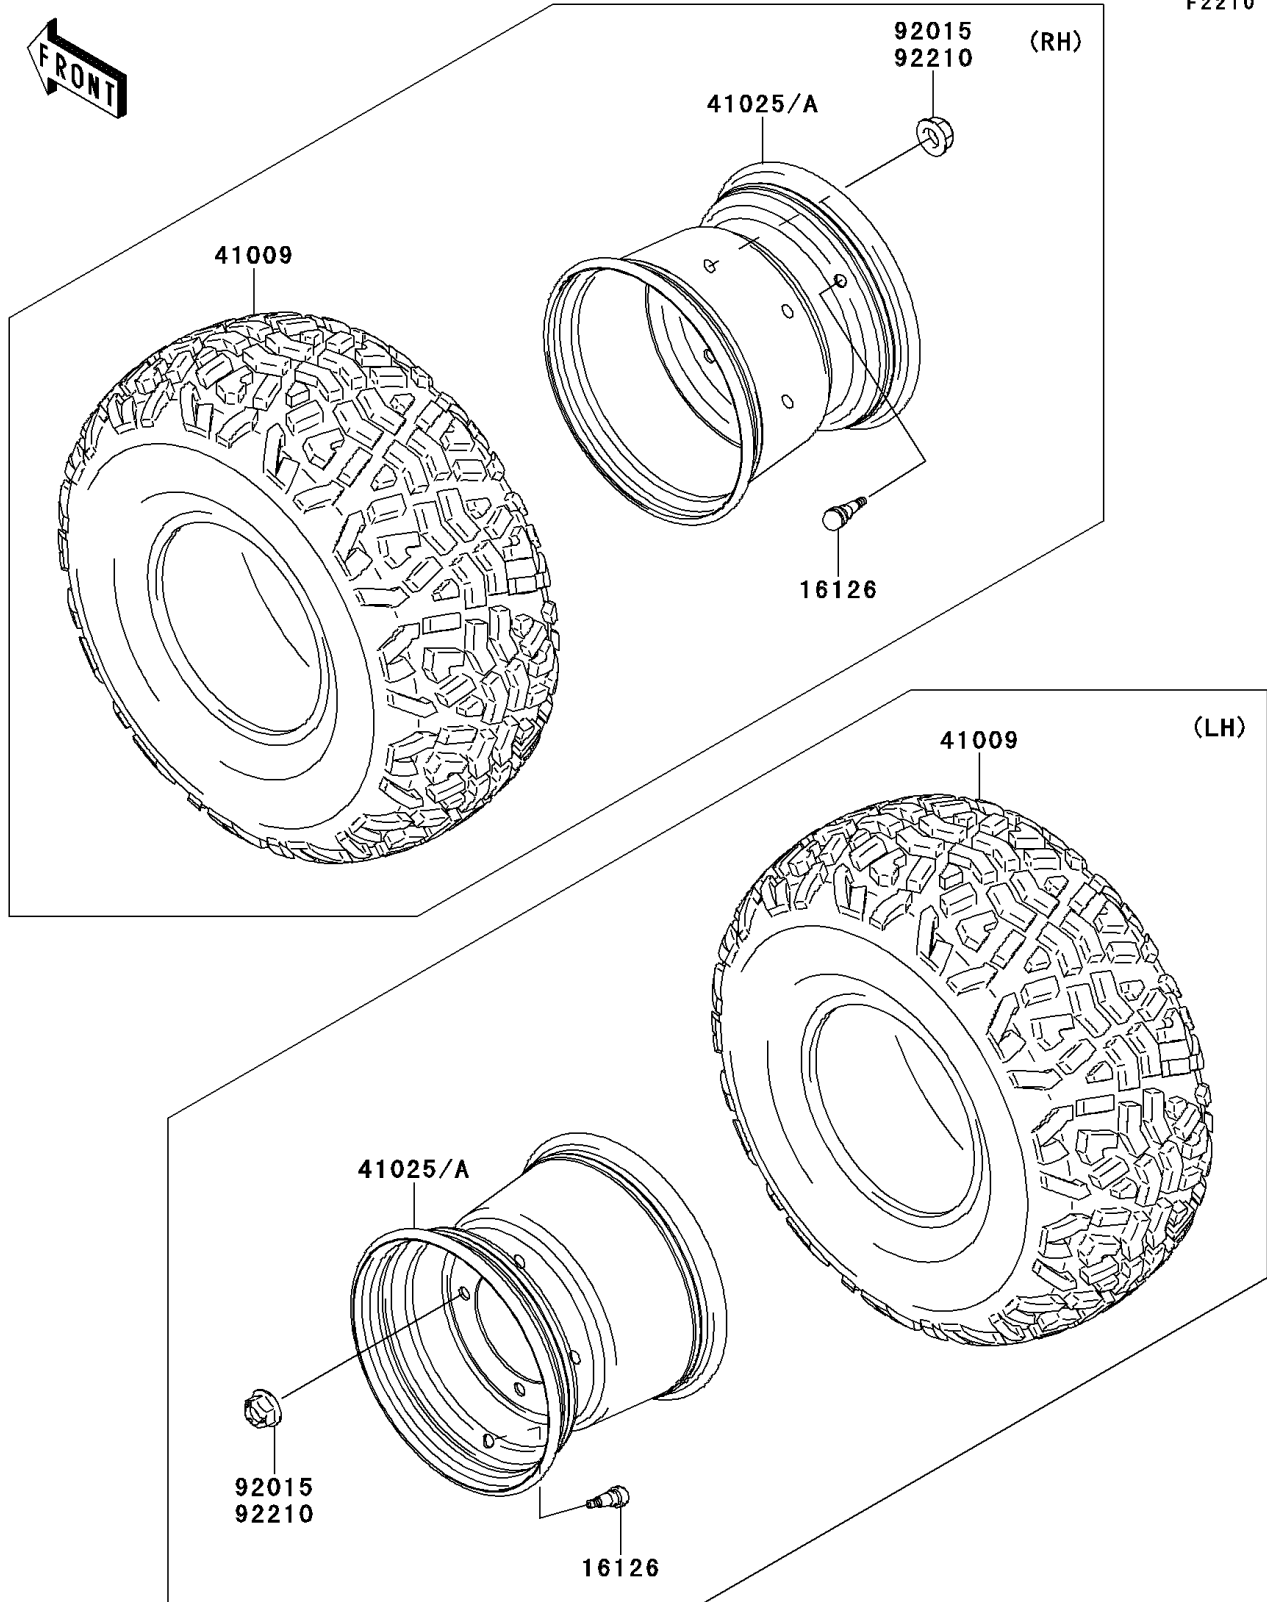

# 2013 MULE™ 4010 TRANS4x4® DIESEL PARTS DIAGRAM

Wheels/Tires

F2210

## 2013 MULE™ 4010 TRANS4x4® DIESEL PARTS LIST

### Wheels/Tires

ITEM NAME	PART NUMBER	QUANTITY
VALVE (Ref # 16126)	16126-4001	4
TIRE,23X11.00-10 4PR (Ref # 41009)	41009-0294	4
RIM,10X8.5AT,SILVER (Ref # 41025)	41025-7504-16H	4
RIM,10X8.5AT,F.S.BLACK (Ref # 41025A)	41025-7504-397	4
NUT,12MM (Ref # 92015)	92015-1706	16
NUT,12MM (Ref # 92210)	92210-0603	16