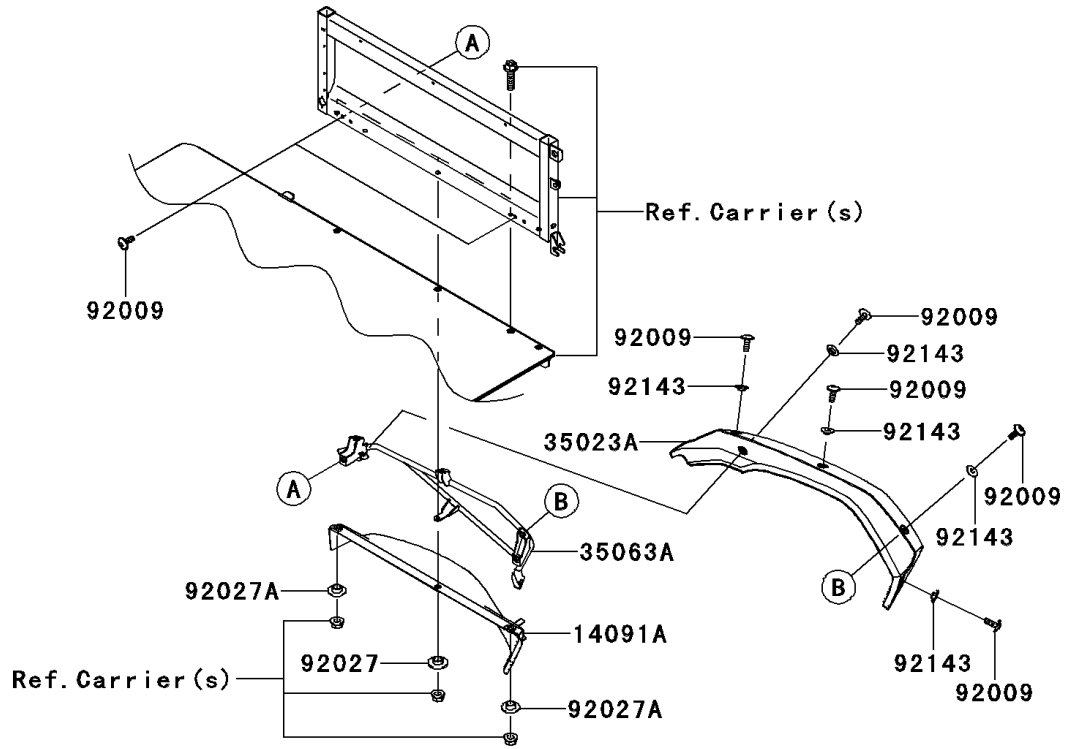

2013 MULE™ 4010 TRANS4x4® DIESEL PARTS DIAGRAM

Rear Fender(s)

F2172

2013 MULE™ 4010 TRANS4x4® DIESEL PARTS LIST

Rear Fender(s)

ITEM NAME	PART NUMBER	QUANTITY
COVER,FENDER,INSIDE,RR,LH (Ref # 14091)	14091-1634	1
COVER,FENDER,INSIDE,RR,RH (Ref # 14091A)	14091-1635	1
FENDER-REAR,LH,F.BLACK (Ref # 35023)	35023-0121-6Z	1
FENDER-REAR,RH,F.BLACK (Ref # 35023A)	35023-0122-6Z	1
STAY,RR,LH (Ref # 35063)	35063-0449	1
STAY,RR,RH (Ref # 35063A)	35063-0450	1
SCREW,6X16 (Ref # 92009)	92009-1621	14
COLLAR (Ref # 92027)	92027-1354	2
COLLAR (Ref # 92027A)	92027-1908	4
COLLAR (Ref # 92143)	92143-1087	10