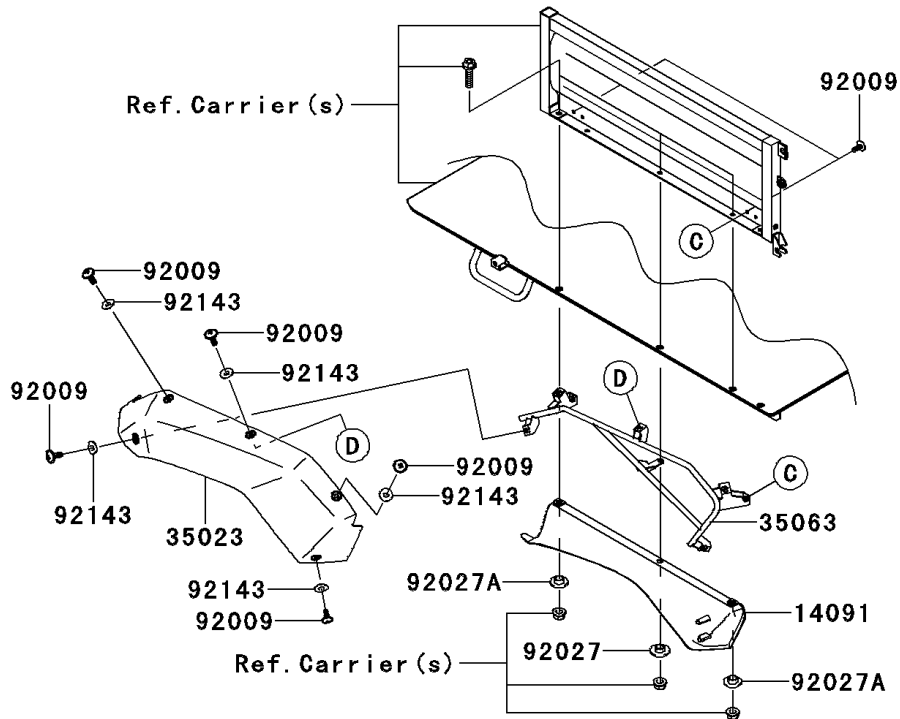

2013 MULE™ 4010 TRANS4x4® DIESEL PARTS DIAGRAM

Rear Fender(s)

F2172

2013 MULE™ 4010 TRANS4x4® DIESEL PARTS LIST

Rear Fender(s)

ITEM NAME	PART NUMBER	QUANTITY
COVER,FENDER,INSIDE,RR,LH (Ref # 14091)	14091-1634	1
COVER,FENDER,INSIDE,RR,RH (Ref # 14091A)	14091-1635	1
FENDER-REAR,LH,F.BLACK (Ref # 35023)	35023-0121-6Z	1
FENDER-REAR,RH,F.BLACK (Ref # 35023A)	35023-0122-6Z	1
STAY,RR,LH (Ref # 35063)	35063-0449	1
STAY,RR,RH (Ref # 35063A)	35063-0450	1
SCREW,6X16 (Ref # 92009)	92009-1621	14
COLLAR (Ref # 92027)	92027-1354	2
COLLAR (Ref # 92027A)	92027-1908	4
COLLAR (Ref # 92143)	92143-1087	10