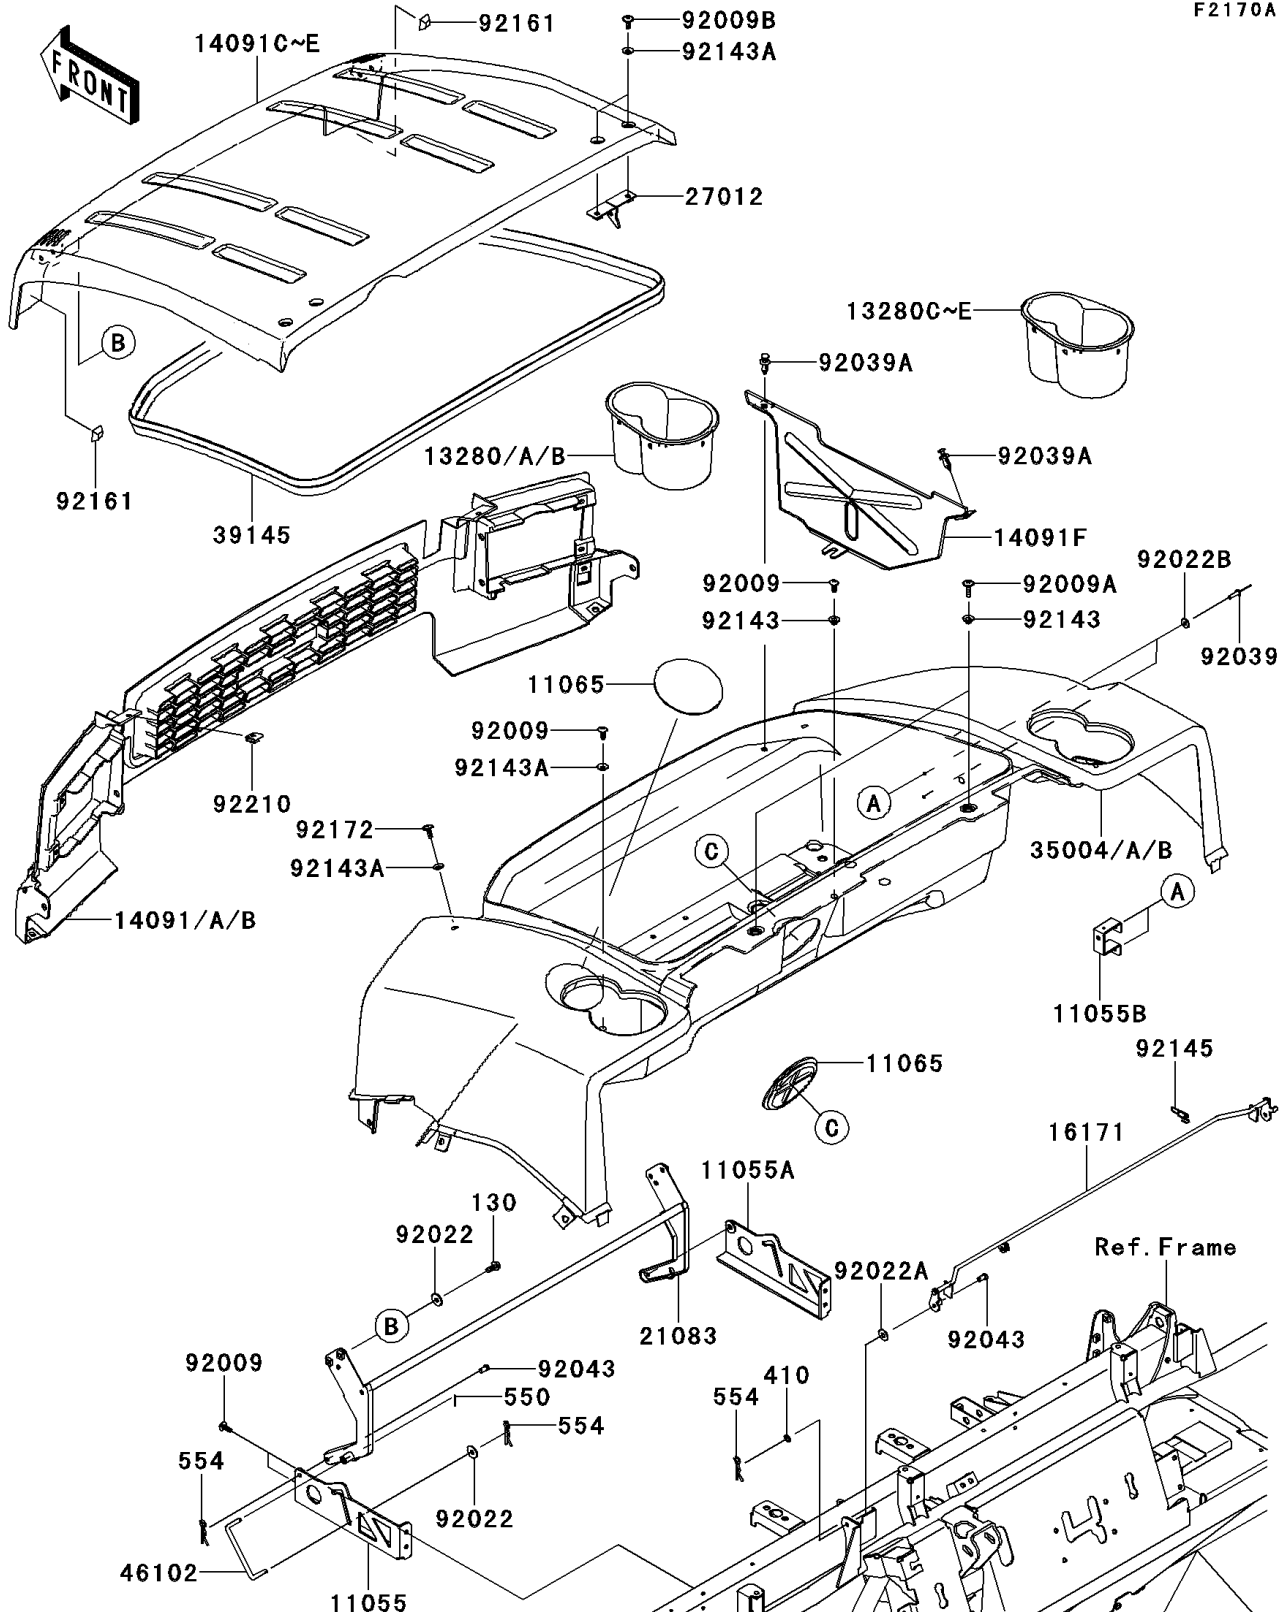

2013 MULE™ 4010 TRANS4x4® DIESEL PARTS DIAGRAM

Fenders(GCF/GDF)

F2170A

2013 MULE™ 4010 TRANS4x4® DIESEL PARTS LIST

Fenders(GCF/GDF)

ITEM NAME	PART NUMBER	QUANTITY
BRACKET,HINGE,LH (Ref # 11055)	11055-0037	1
BRACKET,HINGE,RH (Ref # 11055A)	11055-0038	1
BRACKET,RESERVOIR TANK (Ref # 11055B)	11055-0124	1
CAP,F.BLACK (Ref # 11065)	11065-1053-6Z	2
HOLDER,CUP HOLDER,LH,D.R.RED (Ref # 13280)	13280-0265-16L	1
HOLDER,CUP HOLDER,LH,S.GREEN (Ref # 13280B)	13280-0265-31R	1
HOLDER,CUP HOLDER,RH,D.R.RED (Ref # 13280C)	13280-0266-16L	1
HOLDER,CUP HOLDER,RH,S.GREEN (Ref # 13280E)	13280-0266-31R	1
COVER,FRONT GRILL,D.R.RED (Ref # 14091)	14091-0818-16L	1
COVER,FRONT GRILL,S.GREEN (Ref # 14091B)	14091-0818-31R	1
COVER,FRONT FENDER,D.R.RED (Ref # 14091C)	14091-0829-16L	1
COVER,FRONT FENDER,S.GREEN (Ref # 14091E)	14091-0829-31R	1
COVER,RESERVOIR TANK (Ref # 14091F)	14091-1715	1
LINK (Ref # 16171)	16171-0013	1
ARM,HOOD (Ref # 21083)	21083-0051	1
HOOK,HOOD (Ref # 27012)	27012-0119	2
FENDER-FRONT,CNT,D.R.RED (Ref # 35004)	35004-0096-16L	1
FENDER-FRONT,CNT,S.GREEN (Ref # 35004B)	35004-0096-31R	1
TRIM-SEAL,L=2350 (Ref # 39145)	39145-0032	1
ROD (Ref # 46102)	46102-0103	1
SCREW,TAPPING,6X16 (Ref # 92009)	92009-1166	6
SCREW,6X22,BLACK (Ref # 92009A)	92009-1256	2
SCREW,6X16 (Ref # 92009B)	92009-1621	4
WASHER,6.5X20X1.6,BLACK (Ref # 92022)	92022-1346	5
WASHER,7X18X1.2 (Ref # 92022A)	92022-1545	2
WASHER,4.3X12.5X1 (Ref # 92022B)	92022-1949	2
RIVET (Ref # 92039)	92039-1150	2
RIVET (Ref # 92039A)	92039-1229	2
PIN,6X9 (Ref # 92043)	92043-1626	4