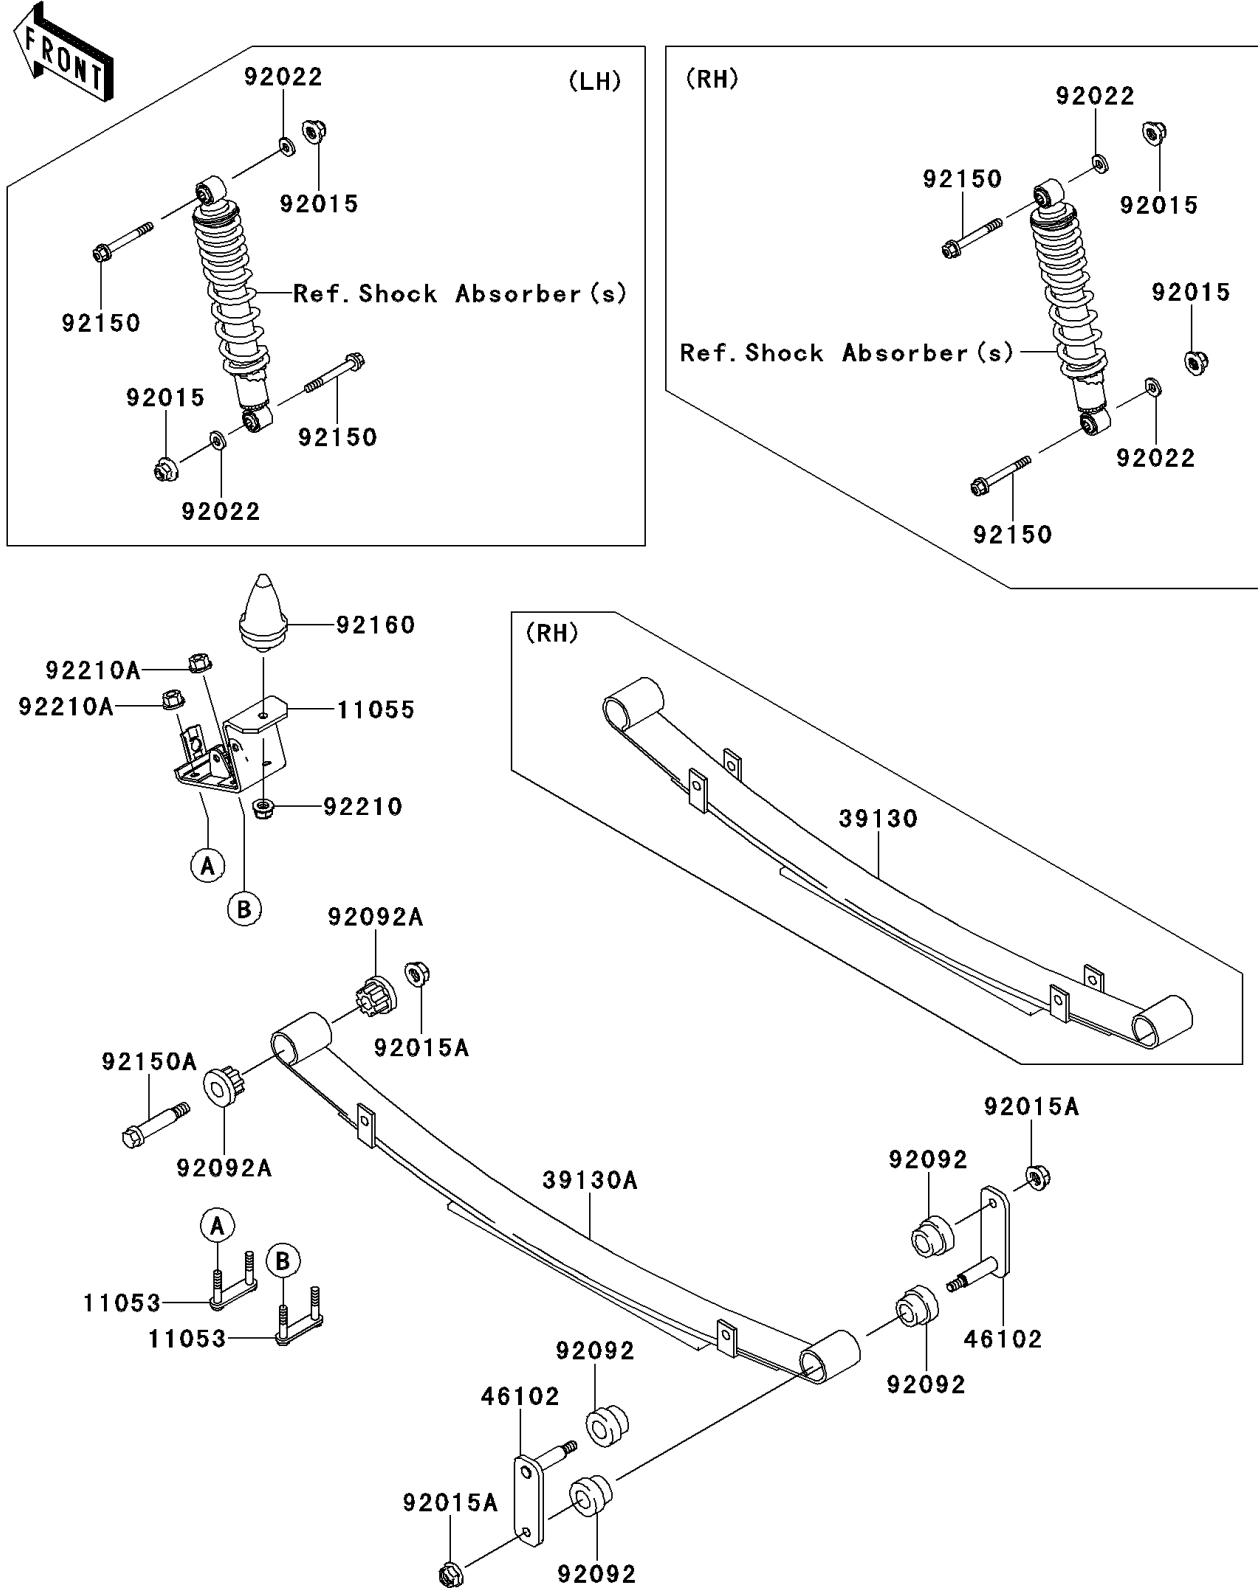

2013 MULE™ 4010 TRANS4x4® DIESEL PARTS DIAGRAM

Rear Suspension

F2153

2013 MULE™ 4010 TRANS4x4® DIESEL PARTS LIST

Rear Suspension

ITEM NAME	PART NUMBER	QUANTITY
BRACKET,LEAF SPRING (Ref # 11053)	11053-7564	4
BRACKET,LEAF SPRING (Ref # 11055)	11055-7504	2
SPRING-LEAF,RH (Ref # 39130)	39130-1066	1
SPRING-LEAF,LH (Ref # 39130A)	39130-1077	1
ROD,LEAF SPRING,RR (Ref # 46102)	46102-1338	4
NUT,LOCK,10MM (Ref # 92015)	92015-1597	4
NUT,12MM (Ref # 92015A)	92015-1706	6
WASHER,11.5X20.5X1.6 (Ref # 92022)	92022-1768	4
BUSHING-RUBBER (Ref # 92092)	92092-1083	8
BUSHING-RUBBER (Ref # 92092A)	92092-1084	4
BOLT,FLANGED,10X57 (Ref # 92150)	92150-1227	4
BOLT,12MM (Ref # 92150A)	92150-1284	2
DAMPER,BUMP STOPPER (Ref # 92160)	92160-1136	2
NUT,LOCK,FLANGED,10MM (Ref # 92210)	92210-0276	2
NUT,LOCK,10MM (Ref # 92210A)	92210-1204	8