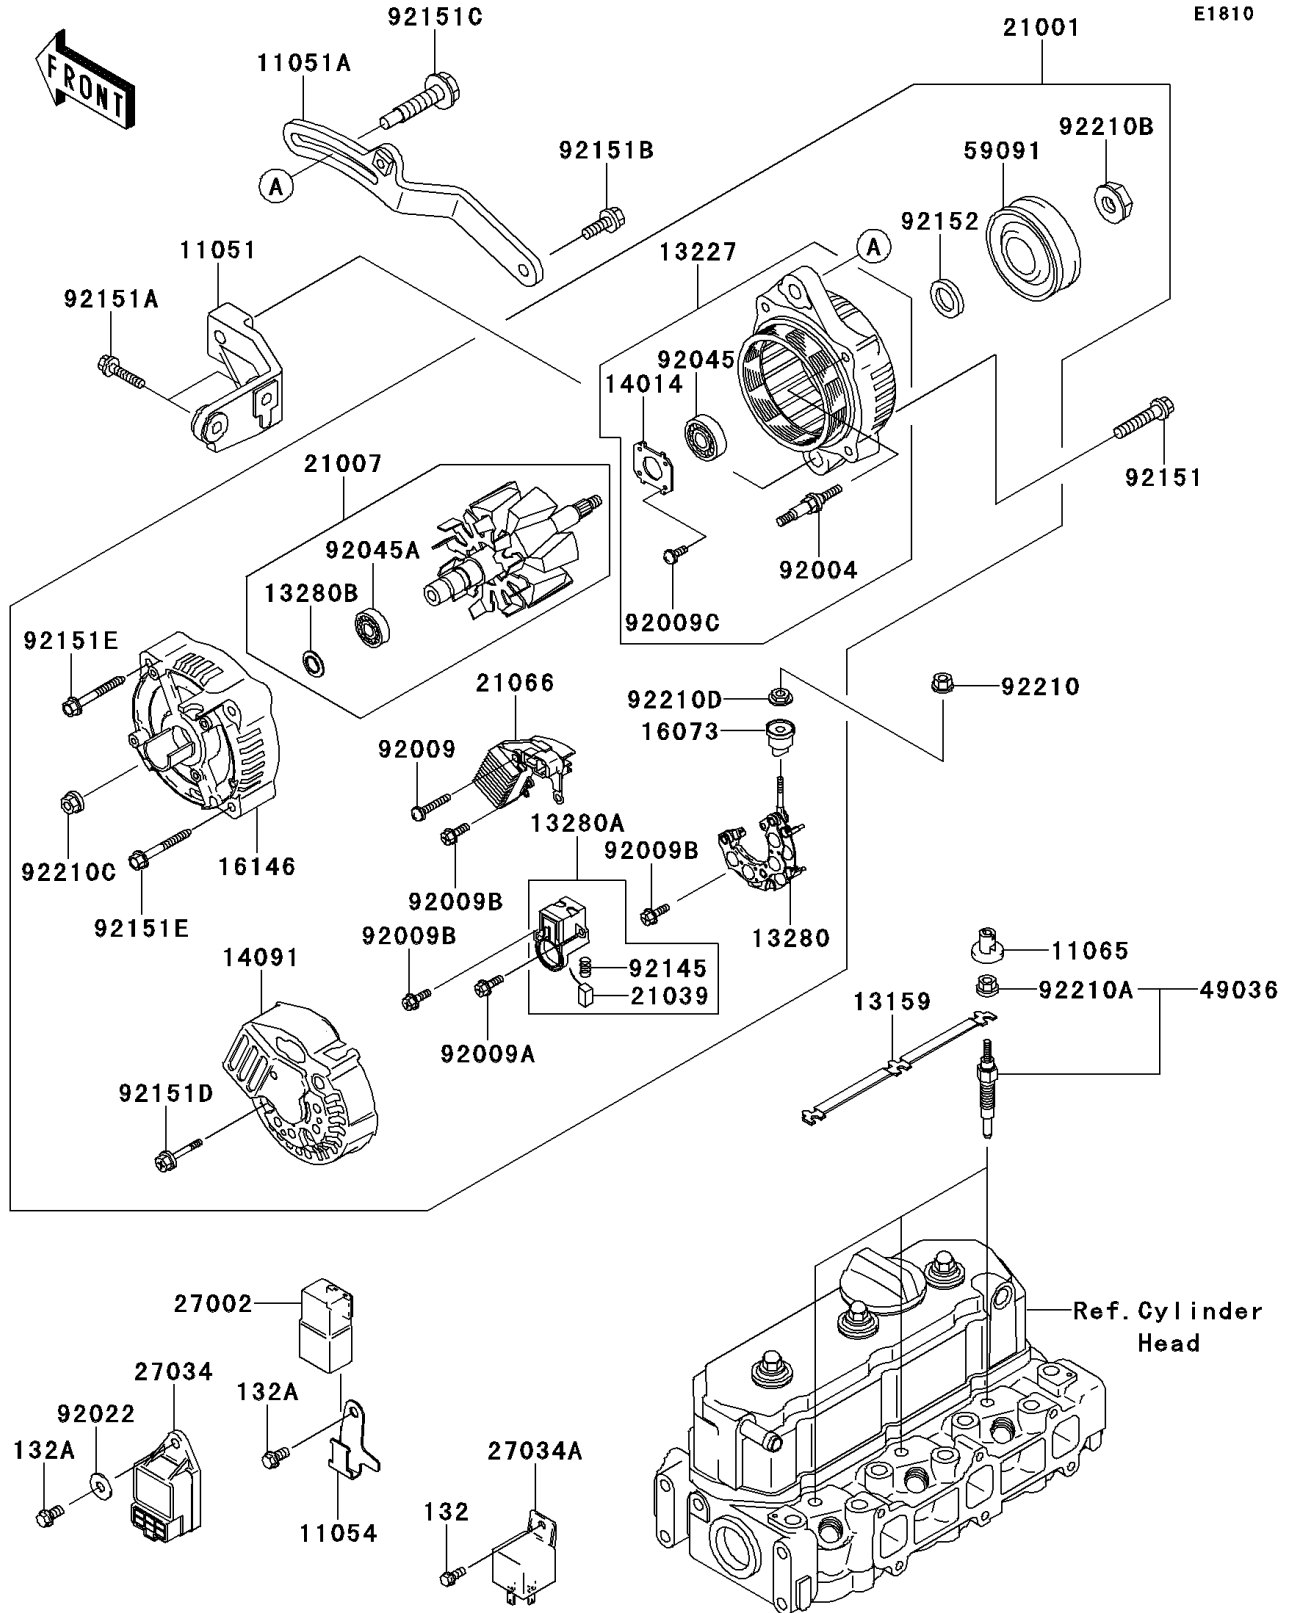

# 2013 MULE™ 4010 TRANS4x4® DIESEL PARTS DIAGRAM

Generator

## 2013 MULE™ 4010 TRANS4x4® DIESEL PARTS LIST

### Generator

ITEM NAME	PART NUMBER	QUANTITY
BEARING-BALL,6002DG6 (Ref # 92045A)	92045-1399	1
SPRING,ALTERNATOR BRUSH (Ref # 92145)	92145-1312	2
BOLT,10X40 (Ref # 92151)	92151-1691	1
BOLT,8X25 (Ref # 92151A)	92151-1692	2
BOLT,8X20 (Ref # 92151B)	92151-1693	1
BOLT,8X45 (Ref # 92151C)	92151-1694	1
BOLT (Ref # 92151D)	92151-1715	3
BOLT (Ref # 92151E)	92151-1716	2
COLLAR (Ref # 92152)	92152-1230	1
NUT,6MM (Ref # 92210)	92210-1210	1
NUT,GLOW PLUG,4MM (Ref # 92210A)	92210-1218	3
NUT,PULLEY (Ref # 92210B)	92210-1232	1
NUT (Ref # 92210C)	92210-1233	2
NUT (Ref # 92210D)	92210-1234	1
BOLT-FLANGED-SMALL,5X12 (Ref # 132)	132BB0512	1
BOLT-FLANGED-SMALL,6X12 (Ref # 132A)	132BB0612	2