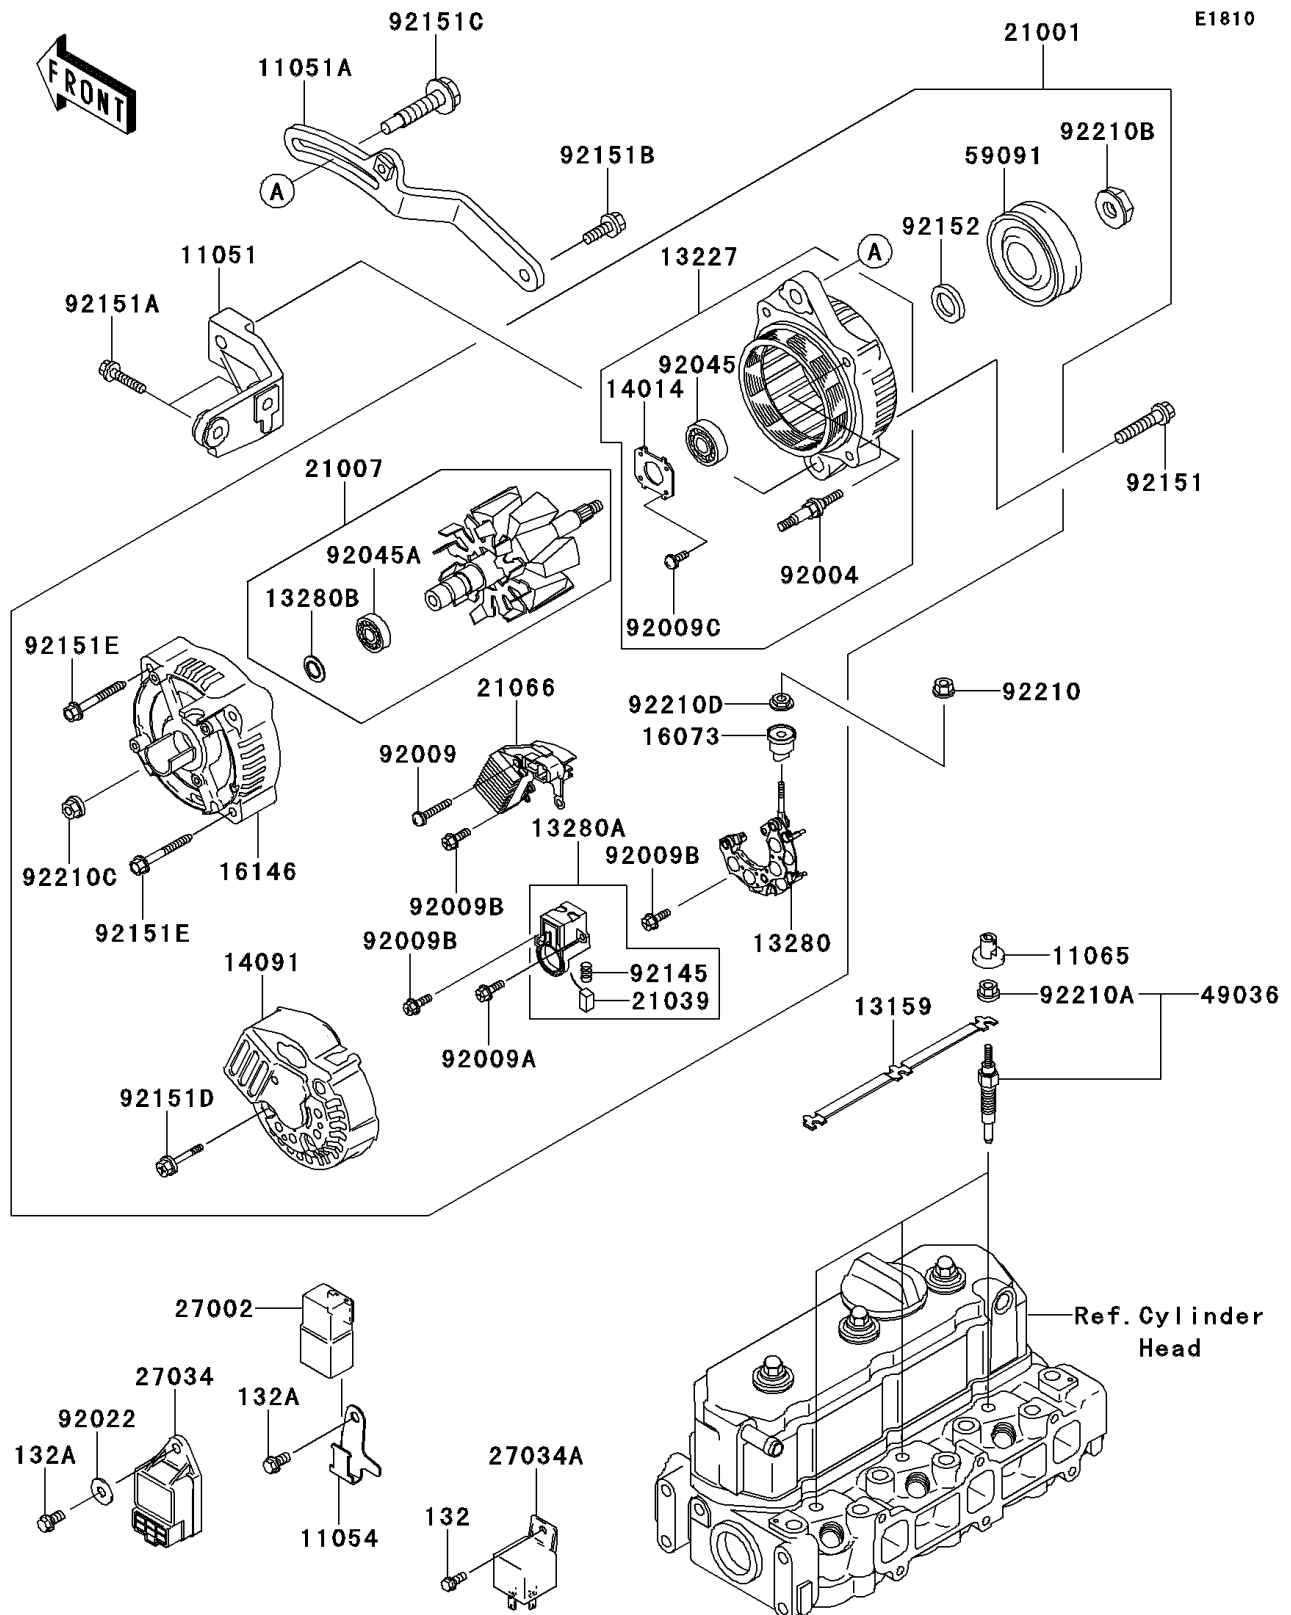

2009 Mule™ 4010 Trans4x4® Diesel

PARTS DIAGRAM

Generator

2009 Mule™ 4010 Trans4x4® Diesel

Kawasaki
Let the Good Times Roll®

PARTS LIST

Generator

| ITEM NAME | PART NUMBER | QUANTITY |
|--|-------------|----------|
| BRACKET,LWR (Ref # 11051) | 11051-1568 | 1 |
| BRACKET,UPP (Ref # 11051A) | 11051-1569 | 1 |
| BRACKET (Ref # 11054) | 11054-7512 | 1 |
| CAP,GLOW (Ref # 11065) | 11065-1150 | 3 |
| CONNECTOR (Ref # 13159) | 13159-1066 | 1 |
| HOUSING,ALTERNATOR (Ref # 13227) | 13227-1139 | 1 |
| HOLDER,RECTIFIER (Ref # 13280) | 13280-1173 | 1 |
| HOLDER,ALTERNATOR BRUSH (Ref # 13280A) | 13280-1174 | 1 |
| HOLDER,BEARING (Ref # 13280B) | 13280-1175 | 1 |
| PLATE-POSITION (Ref # 14014) | 14014-1149 | 1 |
| COVER,REAR END (Ref # 14091) | 14091-1207 | 1 |
| INSULATOR (Ref # 16073) | 16073-1122 | 1 |
| COVER-ASSY,RECTIFIER (Ref # 16146) | 16146-1214 | 1 |
| GENERATOR (Ref # 21001) | 21001-1176 | 1 |
| ROTOR,ALTERNATOR (Ref # 21007) | 21007-1368 | 1 |
| BRUSH (Ref # 21039) | 21039-1068 | 2 |
| REGULATOR-VOLTAGE (Ref # 21066) | 21066-1122 | 1 |
| RELAY-ASSY (Ref # 27002) | 27002-1086 | 1 |
| RELAY,HEATING TIMER (Ref # 27034) | 27034-0003 | 1 |
| RELAY,GLOW (Ref # 27034A) | 27034-1066 | 1 |
| PLUG-GLOW (Ref # 49036) | 49036-0001 | 3 |
| PULLEY,ALTERNATOR (Ref # 59091) | 59091-1106 | 1 |
| STUD,ALTERNATOR HOUSING (Ref # 92004) | 92004-1273 | 2 |
| SCREW (Ref # 92009) | 92009-1921 | 2 |
| SCREW (Ref # 92009A) | 92009-1922 | 1 |
| SCREW (Ref # 92009B) | 92009-1923 | 6 |
| SCREW,POSITION PLATE (Ref # 92009C) | 92009-1924 | 4 |
| WASHER,7X18X1.2 (Ref # 92022) | 92022-1545 | 1 |
| BEARING-BALL,373 (Ref # 92045) | 92045-1398 | 1 |