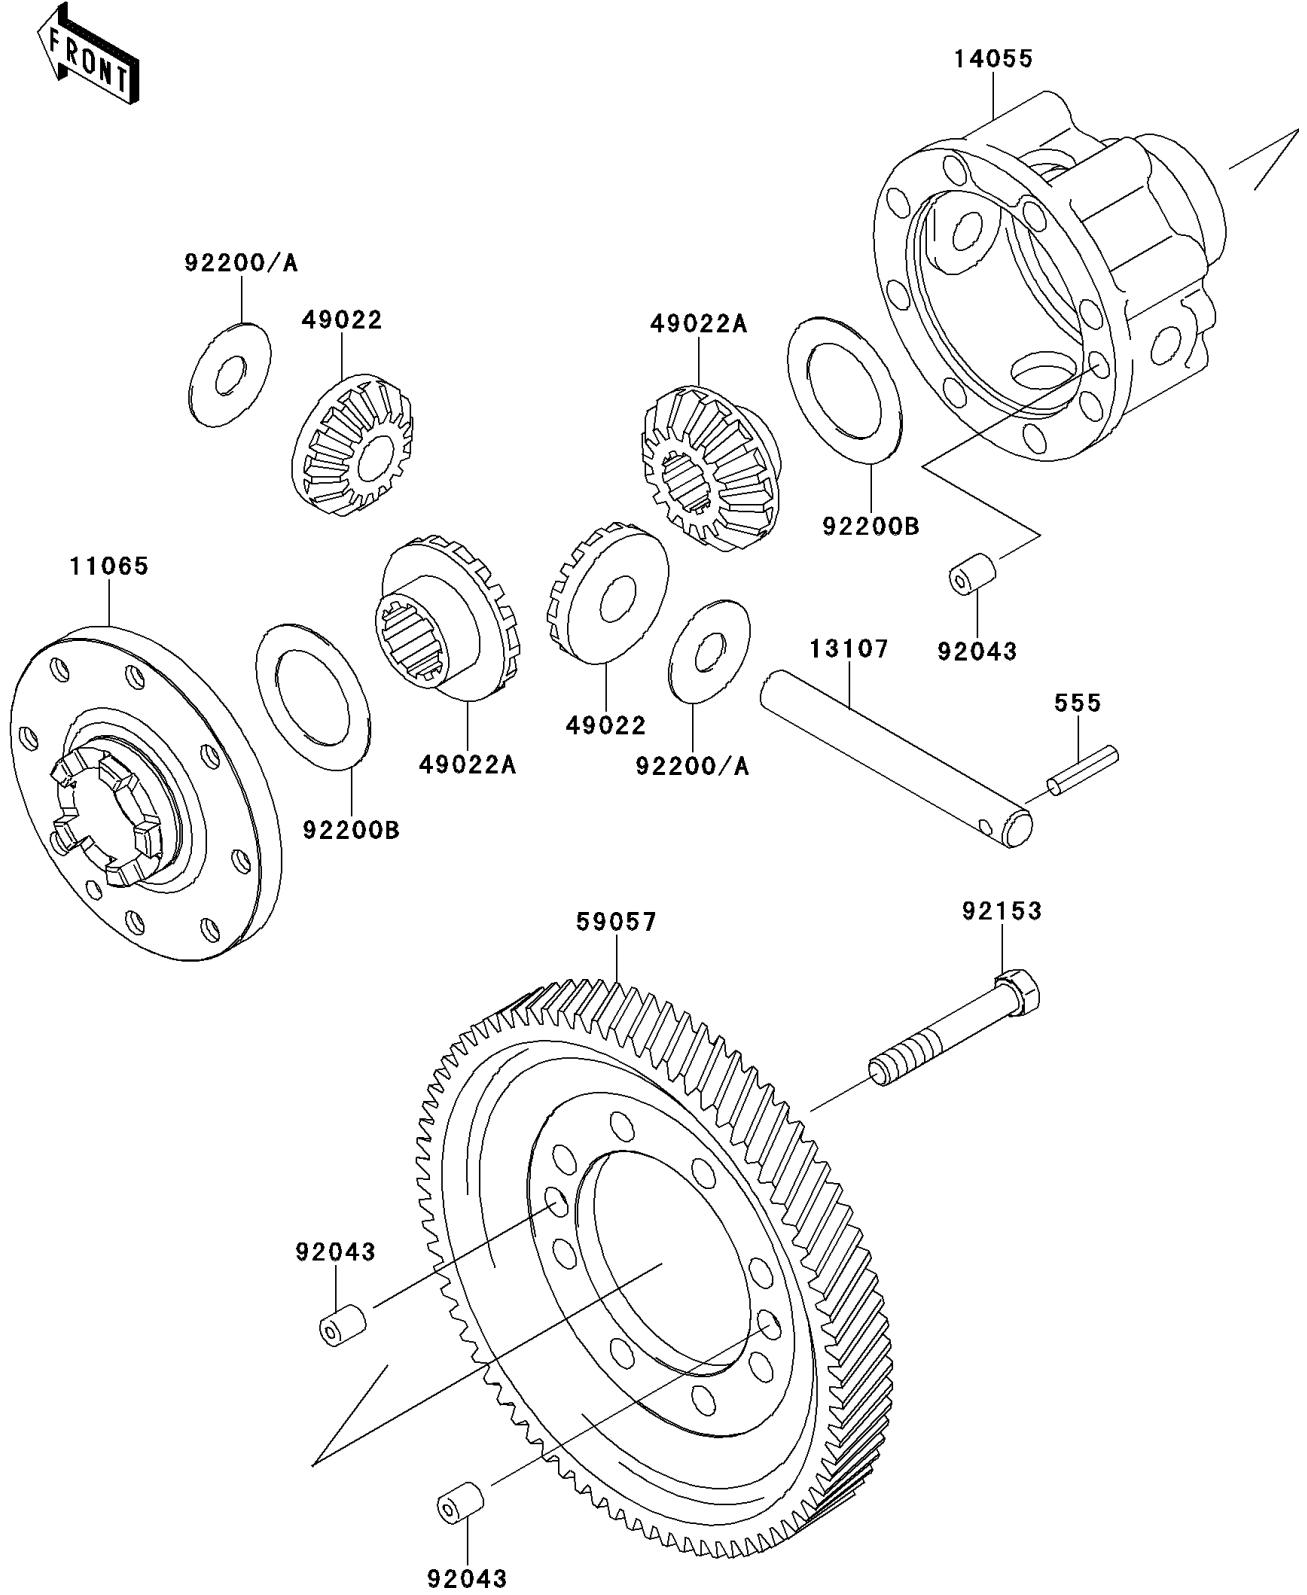

2013 MULE™ 4010 TRANS4x4® DIESEL PARTS DIAGRAM

Differential

E1451

2013 MULE™ 4010 TRANS4x4® DIESEL PARTS LIST

Differential

ITEM NAME	PART NUMBER	QUANTITY
CAP,GEAR CASE (Ref # 11065)	11065-0033	1
SHAFT (Ref # 13107)	13107-0009	1
CASE-GEAR,DIFFERENTIAL (Ref # 14055)	14055-0003	1
GEAR-BEVEL,10T (Ref # 49022)	49022-1105	2
GEAR-BEVEL,16T (Ref # 49022A)	49022-1117	2
GEAR-HELICAL,DIFFERENTIAL (Ref # 59057)	59057-0002	1
PIN,10X12 (Ref # 92043)	92043-0029	3
BOLT,10X63 (Ref # 92153)	92153-0331	8
WASHER,14.5X38X1.2 (Ref # 92200)	92200-0021	2
WASHER,14.5X38X1.0 (Ref # 92200A)	92200-1044	AR
WASHER,35.5X54X1.0 (Ref # 92200B)	92200-1045	2
PIN-SPRING (Ref # 555)	555A0525	1