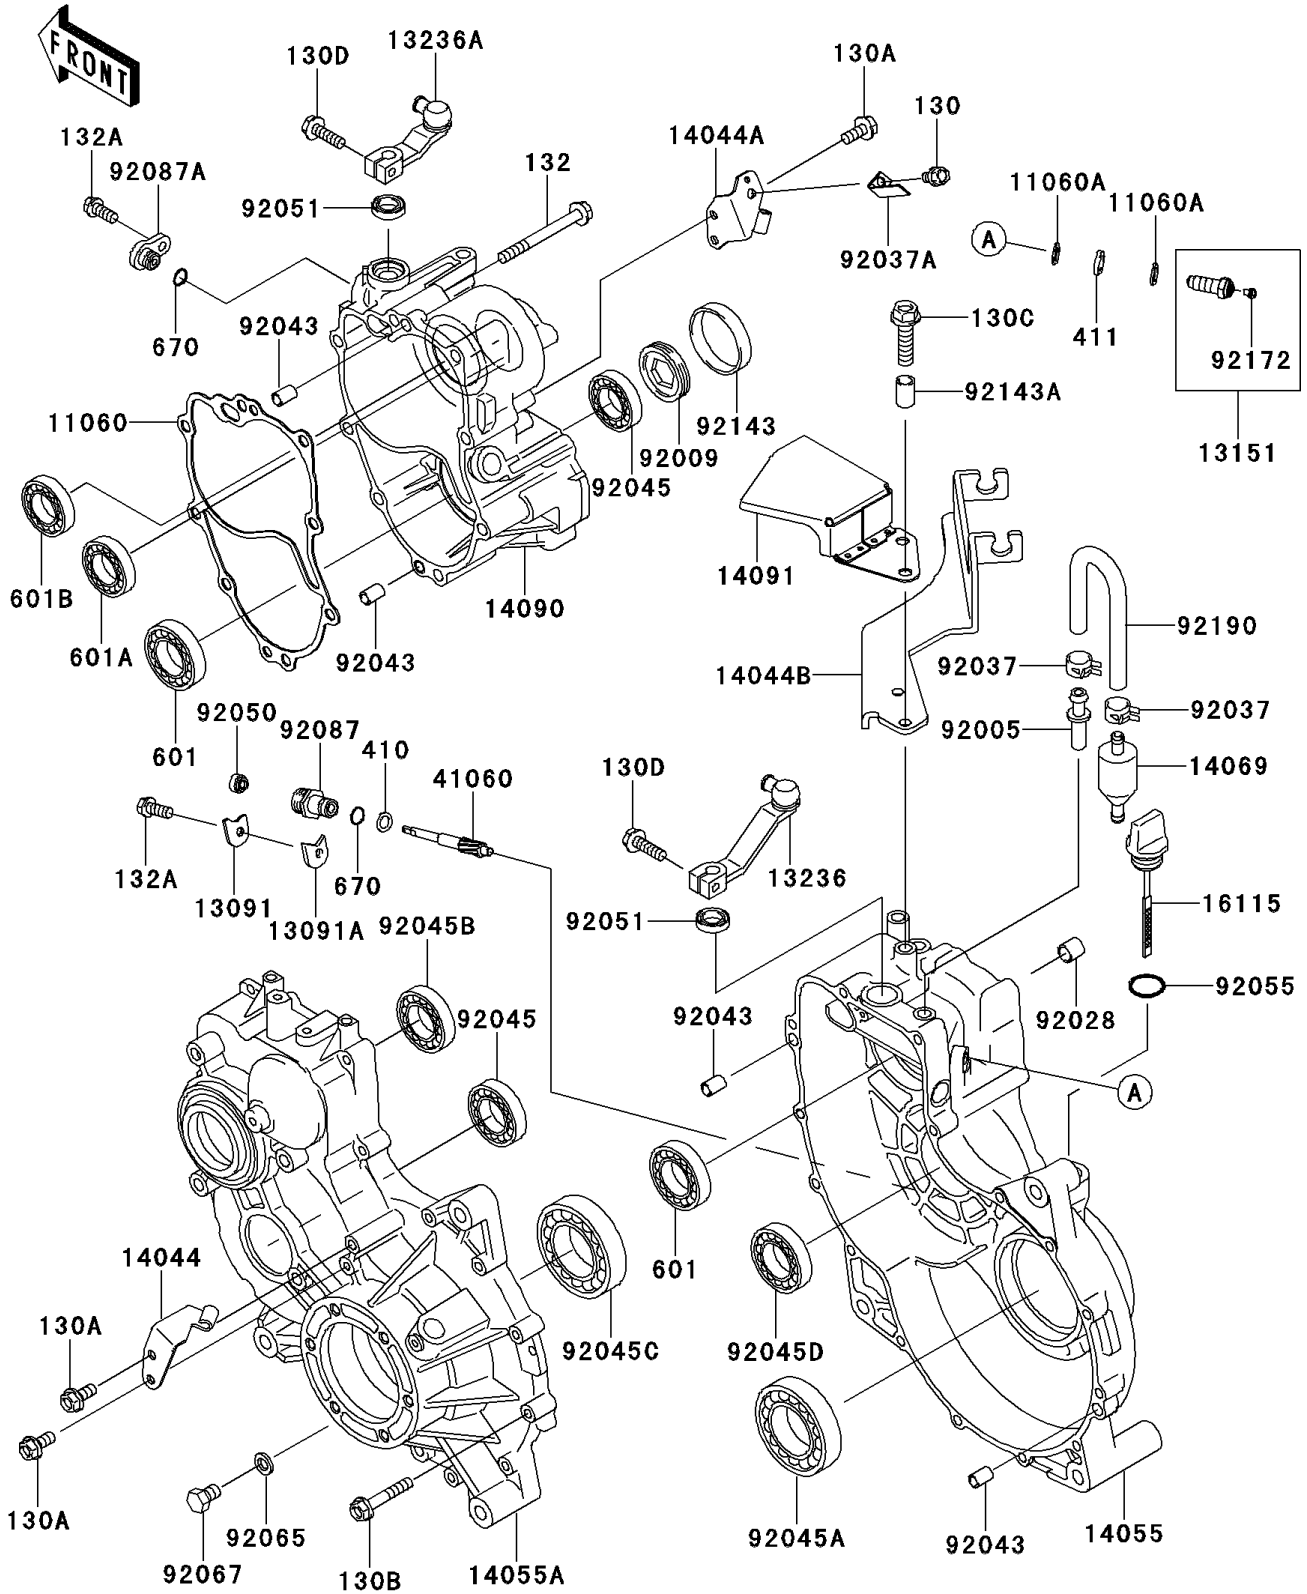

2013 MULE™ 4010 TRANS4x4® DIESEL PARTS DIAGRAM

Gear Box

E1450

2013 MULE™ 4010 TRANS4x4® DIESEL PARTS LIST

Gear Box

ITEM NAME	PART NUMBER	QUANTITY
GASKET,GEAR CASE COVER (Ref # 11060)	11060-1310	1
GASKET (Ref # 11060A)	11060-1966	2
HOLDER,T=2.3 (Ref # 13091)	13091-1008	1
HOLDER,T=3.2 (Ref # 13091A)	13091-1009	1
SWITCH-COMP (Ref # 13151)	13151-1093	1
LEVER-COMP,CHANGE (Ref # 13236)	13236-0030	1
LEVER-COMP (Ref # 13236A)	13236-1363	1
HOLDER-CABLE (Ref # 14044)	14044-0003	1
HOLDER-CABLE (Ref # 14044A)	14044-0004	1
HOLDER-CABLE (Ref # 14044B)	14044-1097	1
CASE-GEAR,RH (Ref # 14055)	14055-1110	1
CASE-GEAR,LH (Ref # 14055A)	14055-1144	1
BREATHER (Ref # 14069)	14069-1051	1
COVER,GEAR CASE,HI/LOW (Ref # 14090)	14090-1238	1
COVER,GEAR CASE (Ref # 14091)	14091-0472	1
CAP-OIL FILLER (Ref # 16115)	16115-1060	1
GEAR-METER SCREW (Ref # 41060)	41060-1148	1
FITTING,BREATHER (Ref # 92005)	92005-1127	1
SCREW,55MM (Ref # 92009)	92009-1290	1
BUSHING,23X30X13 (Ref # 92028)	92028-132	1
CLAMP,TUBE (Ref # 92037)	92037-1505	2
CLAMP (Ref # 92037A)	92037-1680	1
PIN,6.2X8X14 (Ref # 92043)	92043-1263	4
BEARING-BALL,TMB304CCM (Ref # 92045)	92045-1142	2
BEARING-BALL,6010CM (Ref # 92045A)	92045-1162	1
BEARING-BALL,62/28 (Ref # 92045B)	92045-1207	1
BEARING-BALL,6210CM (Ref # 92045C)	92045-1213	1
BEARING-BALL,TMB205JR2 (Ref # 92045D)	92045-1285	1
SEAL-OIL (Ref # 92050)	92050-075	1