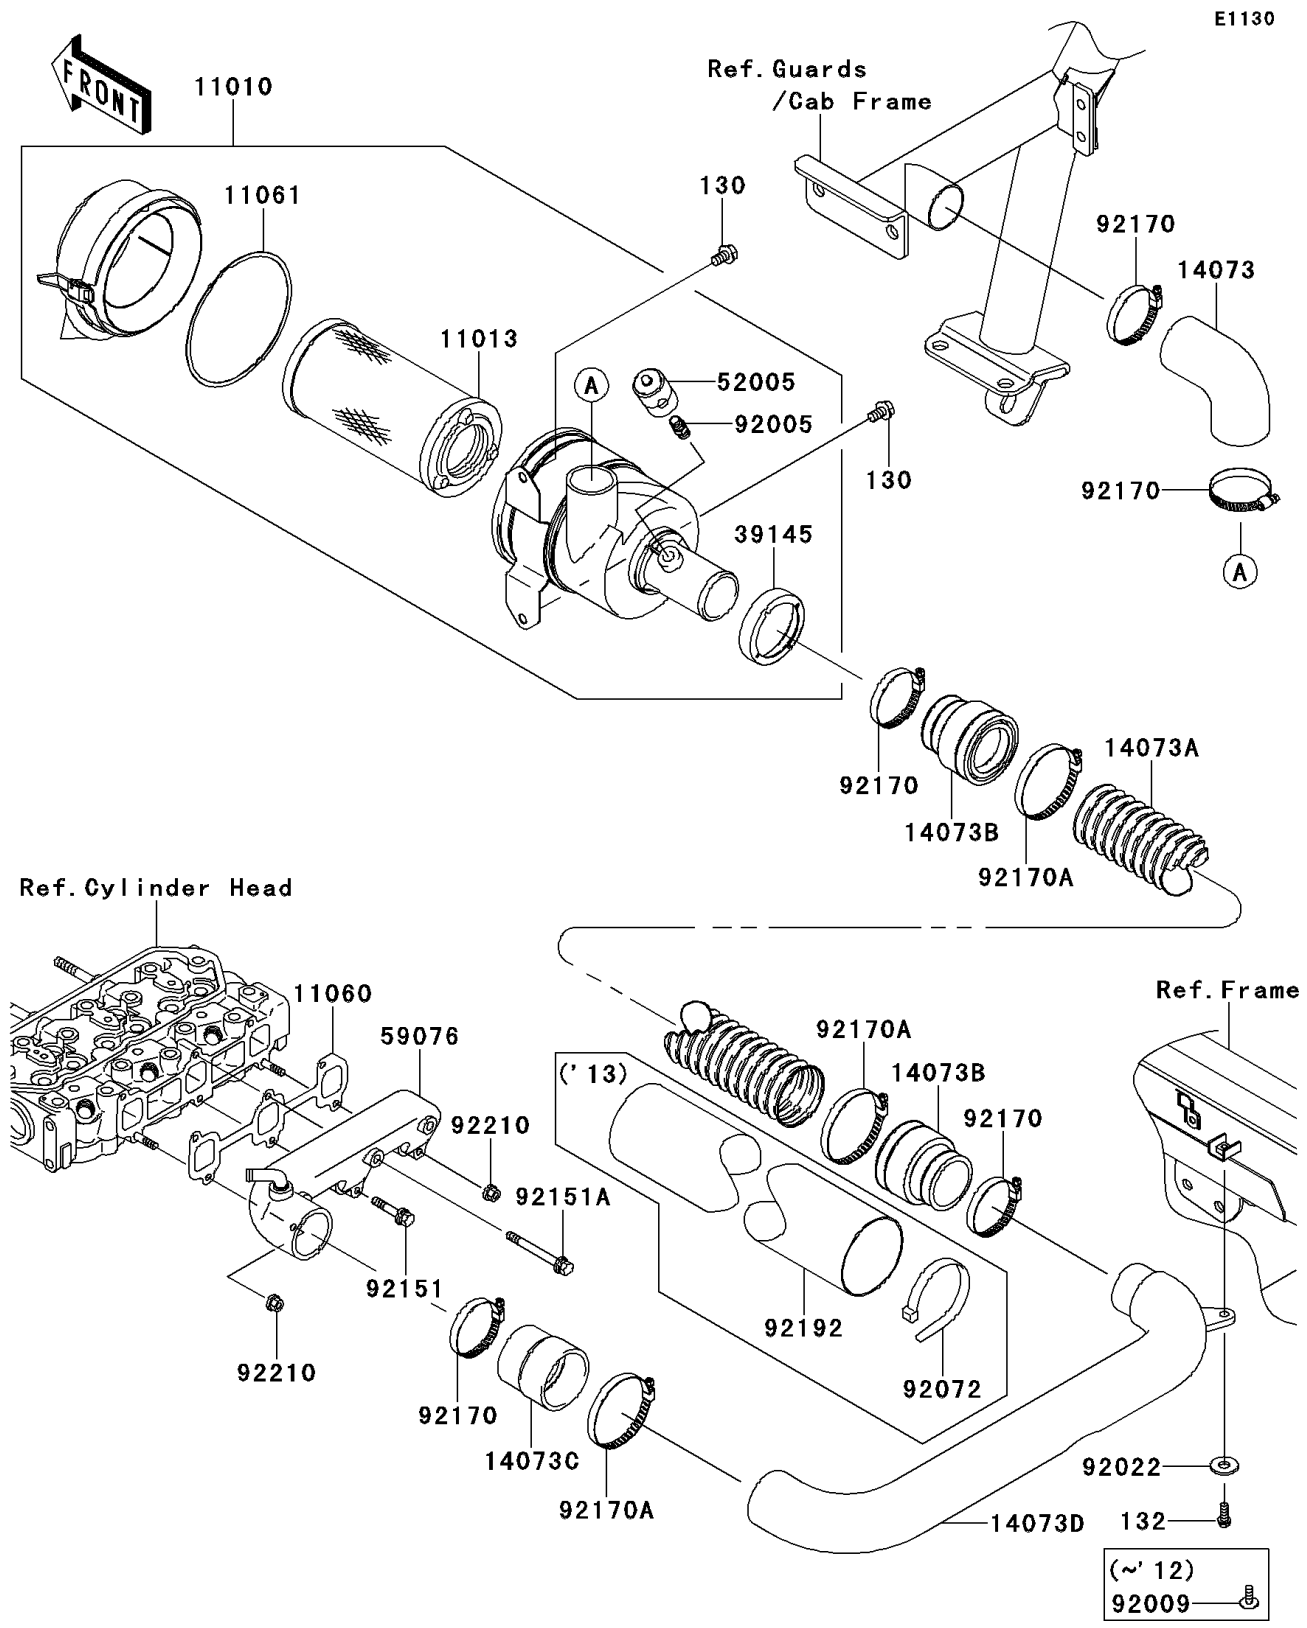

2013 MULE™ 4010 TRANS4x4® DIESEL PARTS DIAGRAM

Air Cleaner

2013 MULE™ 4010 TRANS4x4® DIESEL PARTS LIST

Air Cleaner

ITEM NAME	PART NUMBER	QUANTITY
FILTER-ASSY-AIR (Ref # 11010)	11010-0189	1
ELEMENT-AIR FILTER (Ref # 11013)	11013-1290	1
GASKET,INTAKE MANIFOLD (Ref # 11060)	11060-1960	1
GASKET,AIR FILTER (Ref # 11061)	11061-1078	1
DUCT,RR BAR-A/C (Ref # 14073)	14073-0235	1
DUCT,A/C-BLOW DUCT (Ref # 14073A)	14073-0240	1
DUCT,ADAPTER (Ref # 14073B)	14073-7505	2
DUCT,BLOW DUCT-E/G (Ref # 14073C)	14073-7508	1
DUCT,BLOW (Ref # 14073D)	14073-7510	1
TRIM-SEAL (Ref # 39145)	39145-1133	1
GAUGE (Ref # 52005)	52005-0017	1
MANIFOLD-INTAKE (Ref # 59076)	59076-1112	1
FITTING,AIR FILTER (Ref # 92005)	92005-1386	1
SCREW,6X16 (Ref # 92009)	92009-1621	1
WASHER (Ref # 92022)	92022-2247	1
BAND,L=368.3 (Ref # 92072)	92072-3872	1
BOLT,6X20 (Ref # 92151)	92151-1667	1
BOLT,6X60 (Ref # 92151A)	92151-1695	3
CLAMP (Ref # 92170)	92170-1674	5
CLAMP (Ref # 92170A)	92170-1764	3
TUBE,75X78X350 (Ref # 92192)	92192-1125	1
NUT,6MM (Ref # 92210)	92210-1210	2
BOLT-FLANGED,8X14 (Ref # 130)	130BB0814	2
BOLT-FLANGED-SMALL,6X16 (Ref # 132)	132BA0616	1