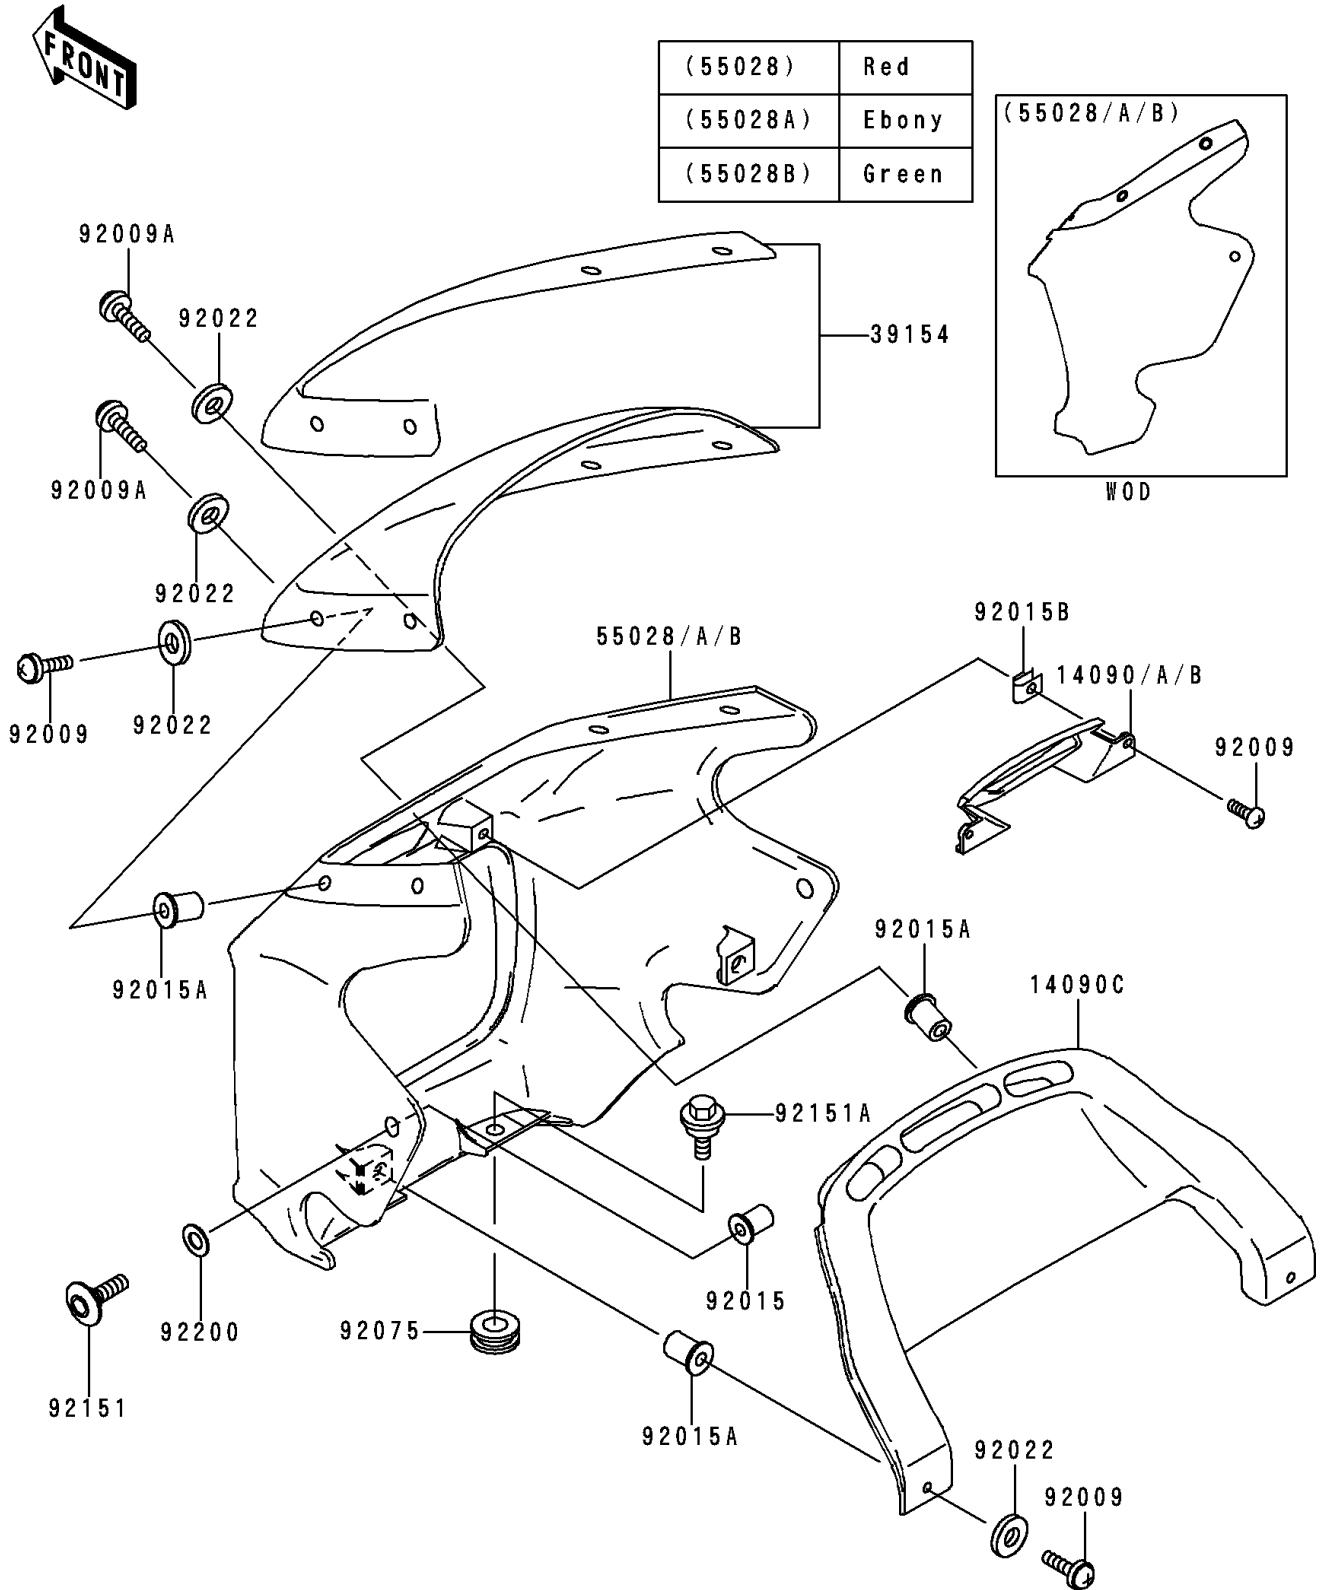

1999 ZRX1100 PARTS DIAGRAM

Cowling

F2871

1999 ZRX1100 PARTS LIST

Cowling

ITEM NAME	PART NUMBER	QUANTITY
COVER,POSITION LAMP,P.J.GREEN (Ref # 14090B)	14090-1404-U5	1
COVER,INNER COWLING (Ref # 14090C)	14090-1776	1
WINDSHIELD (Ref # 39154)	39154-5008	1
COWLING,UPP,P.J.GREEN (Ref # 55028B)	55028-1352-U5	1
SCREW,5X16,BLACK (Ref # 92009)	92009-1654	8
SCREW,5X20,BLACK (Ref # 92009A)	92009-1656	2
NUT (Ref # 92015)	92015-1700	2
NUT,WELL,5MM (Ref # 92015A)	92015-1757	8
NUT,5MM (Ref # 92015B)	92015-1798	2
WASHER,NYLON,5.3X11.5X1.5 (Ref # 92022)	92022-1521	8
DAMPER (Ref # 92075)	92075-1634	2
BOLT,SOCKET,6X18 (Ref # 92151)	92151-1149	2
BOLT,FLANGED,6MM (Ref # 92151A)	92151-1186	2
WASHER,10.3X20X1 (Ref # 92200)	92200-1013	2