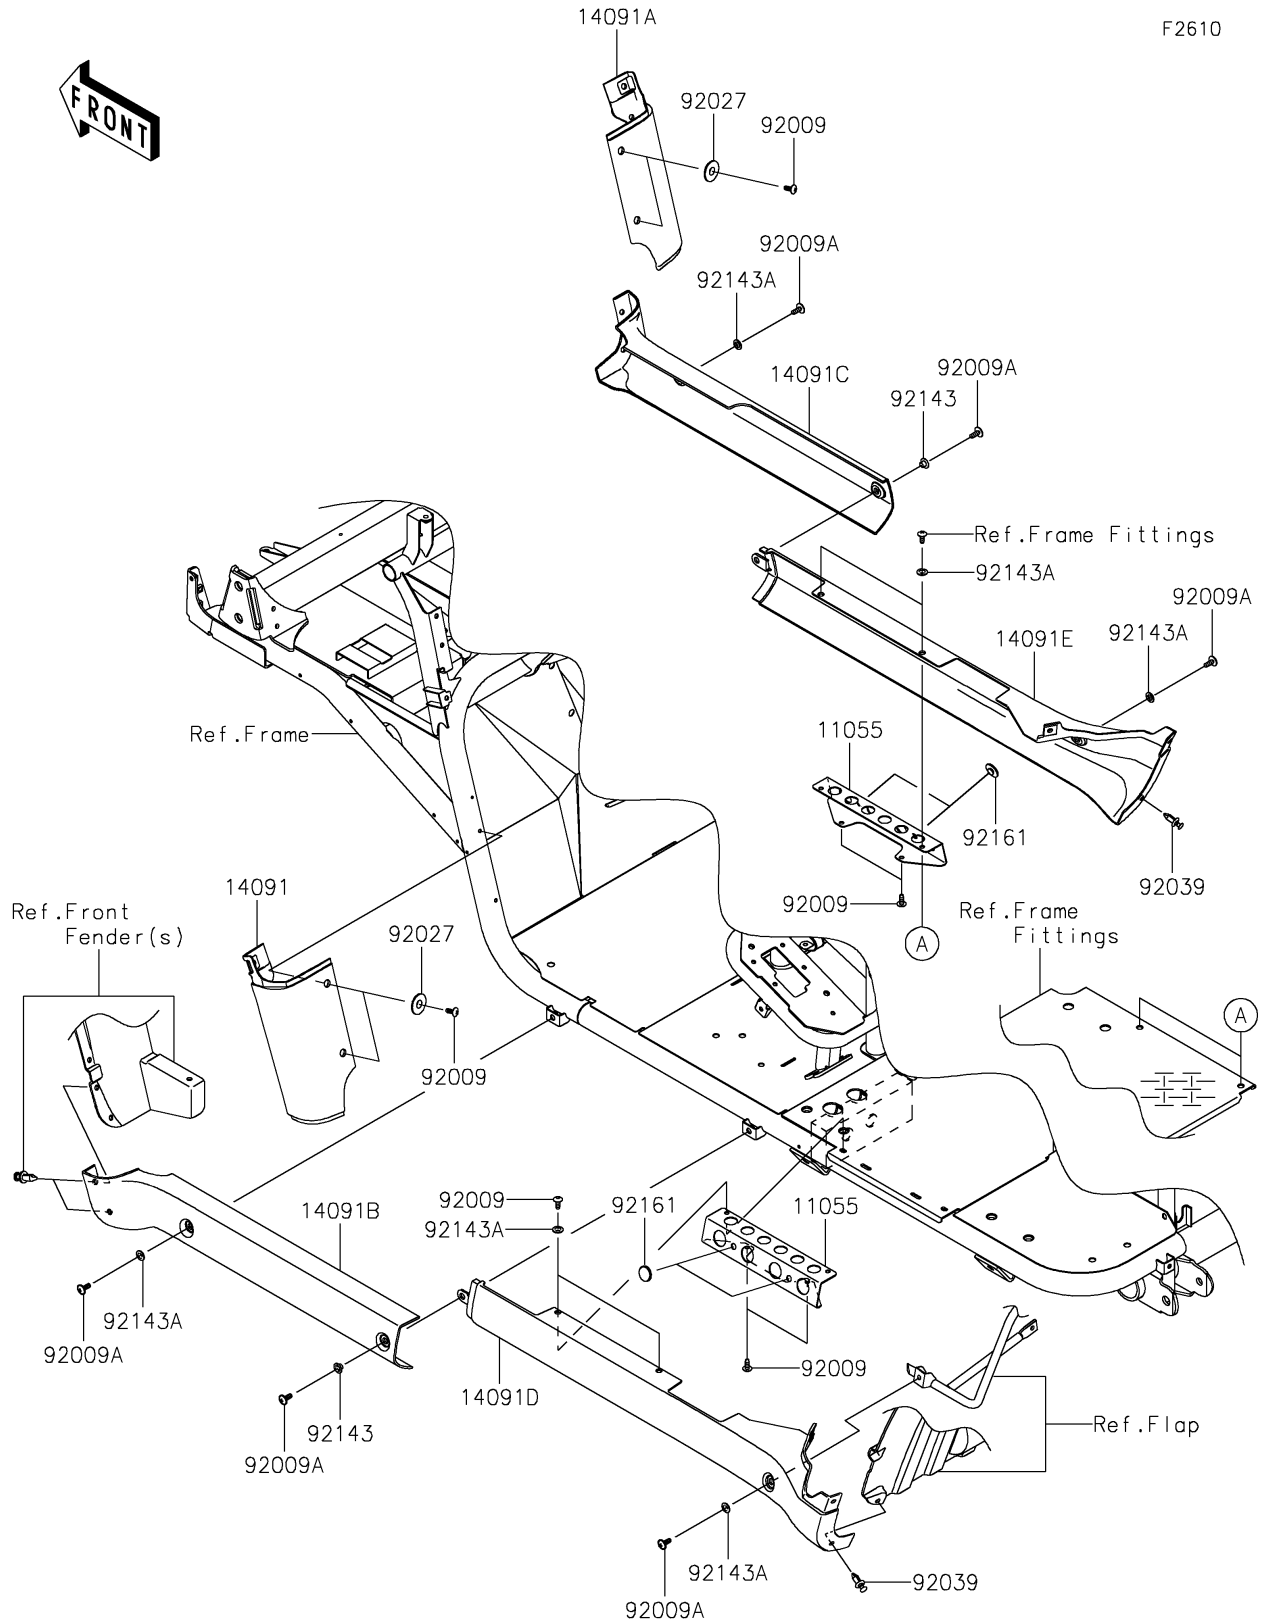

2021 MULE™ 4010 TRANS4x4® FE PARTS DIAGRAM

Side Covers/Chain Cover

F2610

2021 MULE™ 4010 TRANS4x4® FE PARTS LIST

Side Covers/Chain Cover

ITEM NAME	PART NUMBER	QUANTITY
BRACKET (Ref # 11055)	11055-0599	2
COVER,FR FENDER,LWR,LH,F.BLACK (Ref # 14091)	14091-0821-6Z	1
COVER,FR FENDER,LWR,RH,F.BLACK (Ref # 14091A)	14091-0822-6Z	1
COVER,SIDE STEP,FR,LH,F.BLACK (Ref # 14091B)	14091-0823-6Z	1
COVER,SIDE STEP,FR,RH,F.BLACK (Ref # 14091C)	14091-0824-6Z	1
COVER,SIDE STEP,RR,LH,F.BLACK (Ref # 14091D)	14091-0825-6Z	1
COVER,SIDE STEP,RR,RH,F.BLACK (Ref # 14091E)	14091-0826-6Z	1
SCREW,TAPPING,6X16 (Ref # 92009)	92009-1166	10
SCREW,6X16 (Ref # 92009A)	92009-1621	6
COLLAR,L=4.7 (Ref # 92027)	92027-1964	4
RIVET (Ref # 92039)	92039-0776	2
COLLAR (Ref # 92143)	92143-1057	2
COLLAR (Ref # 92143A)	92143-1087	8
DAMPER,RUBBER (Ref # 92161)	92161-1200	4