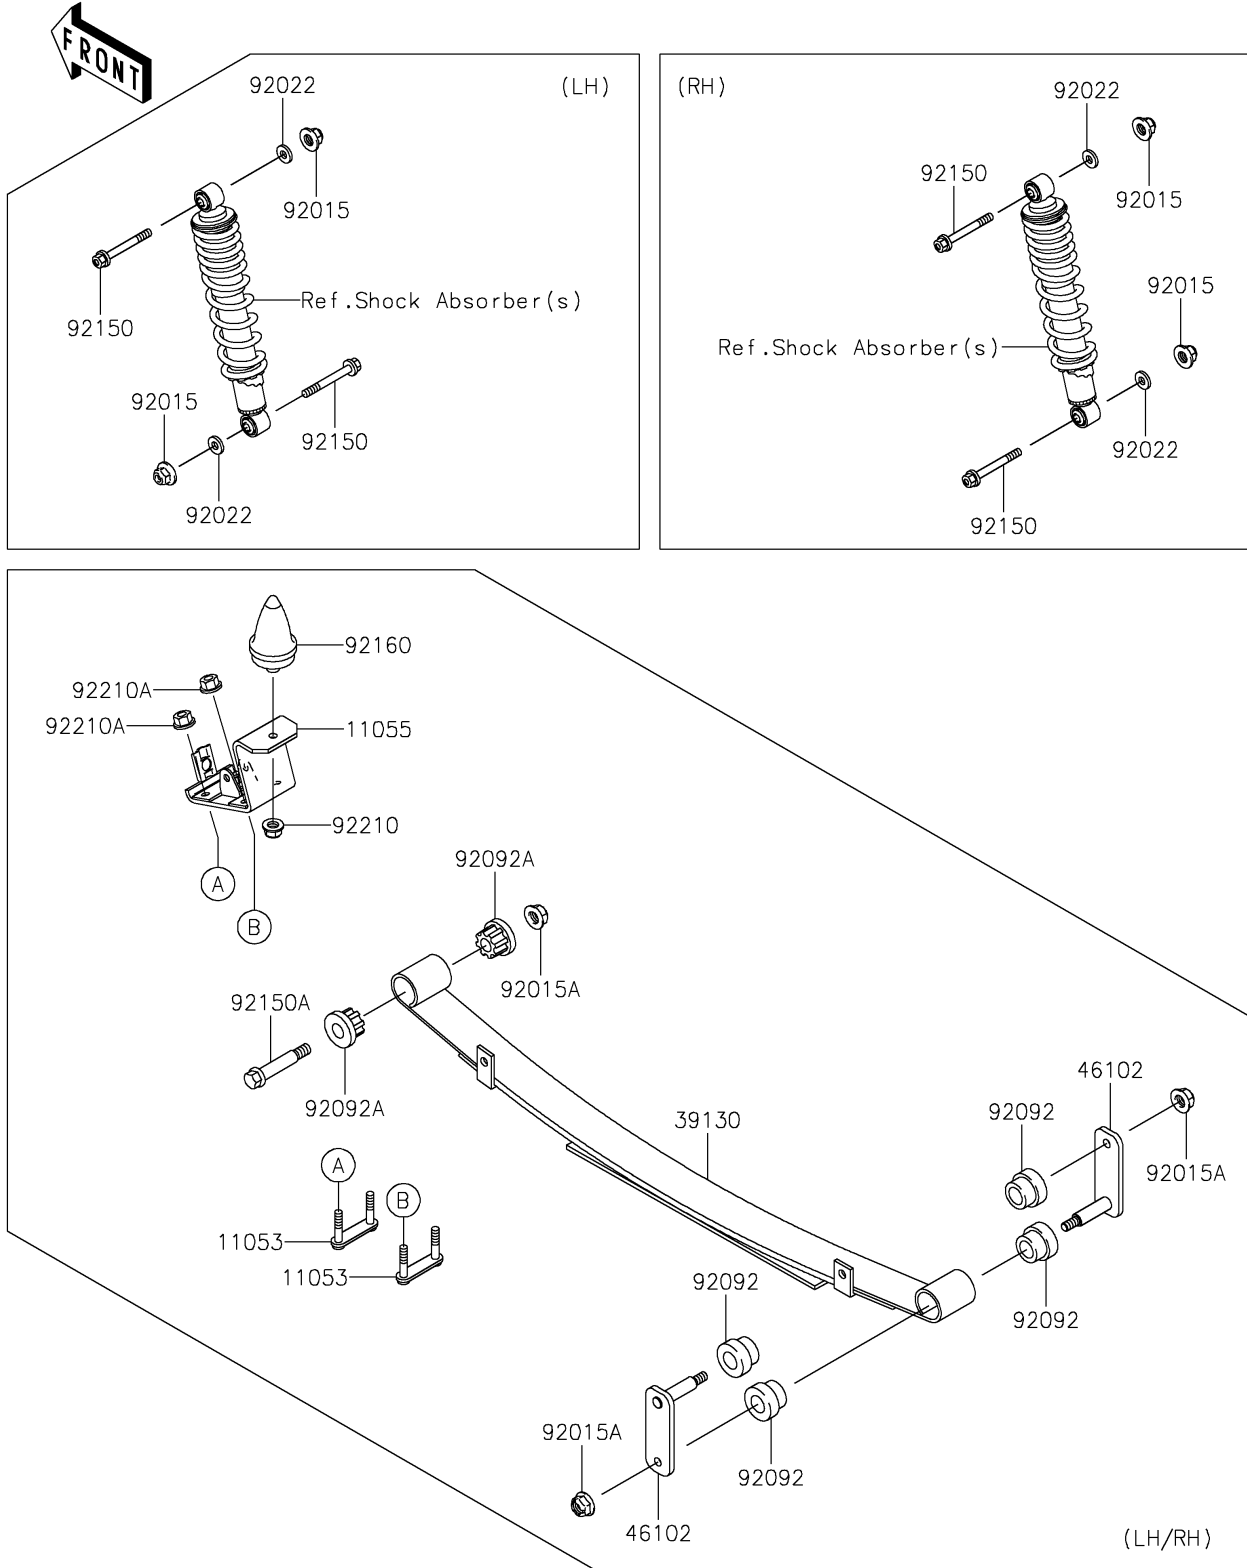

2021 MULE™ 4010 TRANS4x4® FE PARTS DIAGRAM

Rear Suspension

F2153

2021 MULE™ 4010 TRANS4x4® FE PARTS LIST

Rear Suspension

ITEM NAME	PART NUMBER	QUANTITY
BRACKET,LEAF SPRING (Ref # 11053)	11053-7564	4
BRACKET,LEAF SPRING (Ref # 11055)	11055-7504	2
SPRING-LEAF (Ref # 39130)	39130-1066	2
ROD,LEAF SPRING,RR (Ref # 46102)	46102-1338	4
NUT,LOCK,10MM (Ref # 92015)	92015-1597	4
NUT,12MM (Ref # 92015A)	92015-1706	6
WASHER,11.5X20.5X1.6 (Ref # 92022)	92022-1768	4
BUSHING-RUBBER (Ref # 92092)	92092-1083	8
BUSHING-RUBBER (Ref # 92092A)	92092-1084	4
BOLT,FLANGED,10X57 (Ref # 92150)	92150-1227	4
BOLT,12MM (Ref # 92150A)	92150-1284	2
DAMPER,BUMP STOPPER (Ref # 92160)	92160-1136	2
NUT,LOCK,FLANGED,10MM (Ref # 92210)	92210-0276	2
NUT,LOCK,10MM (Ref # 92210A)	92210-1204	8