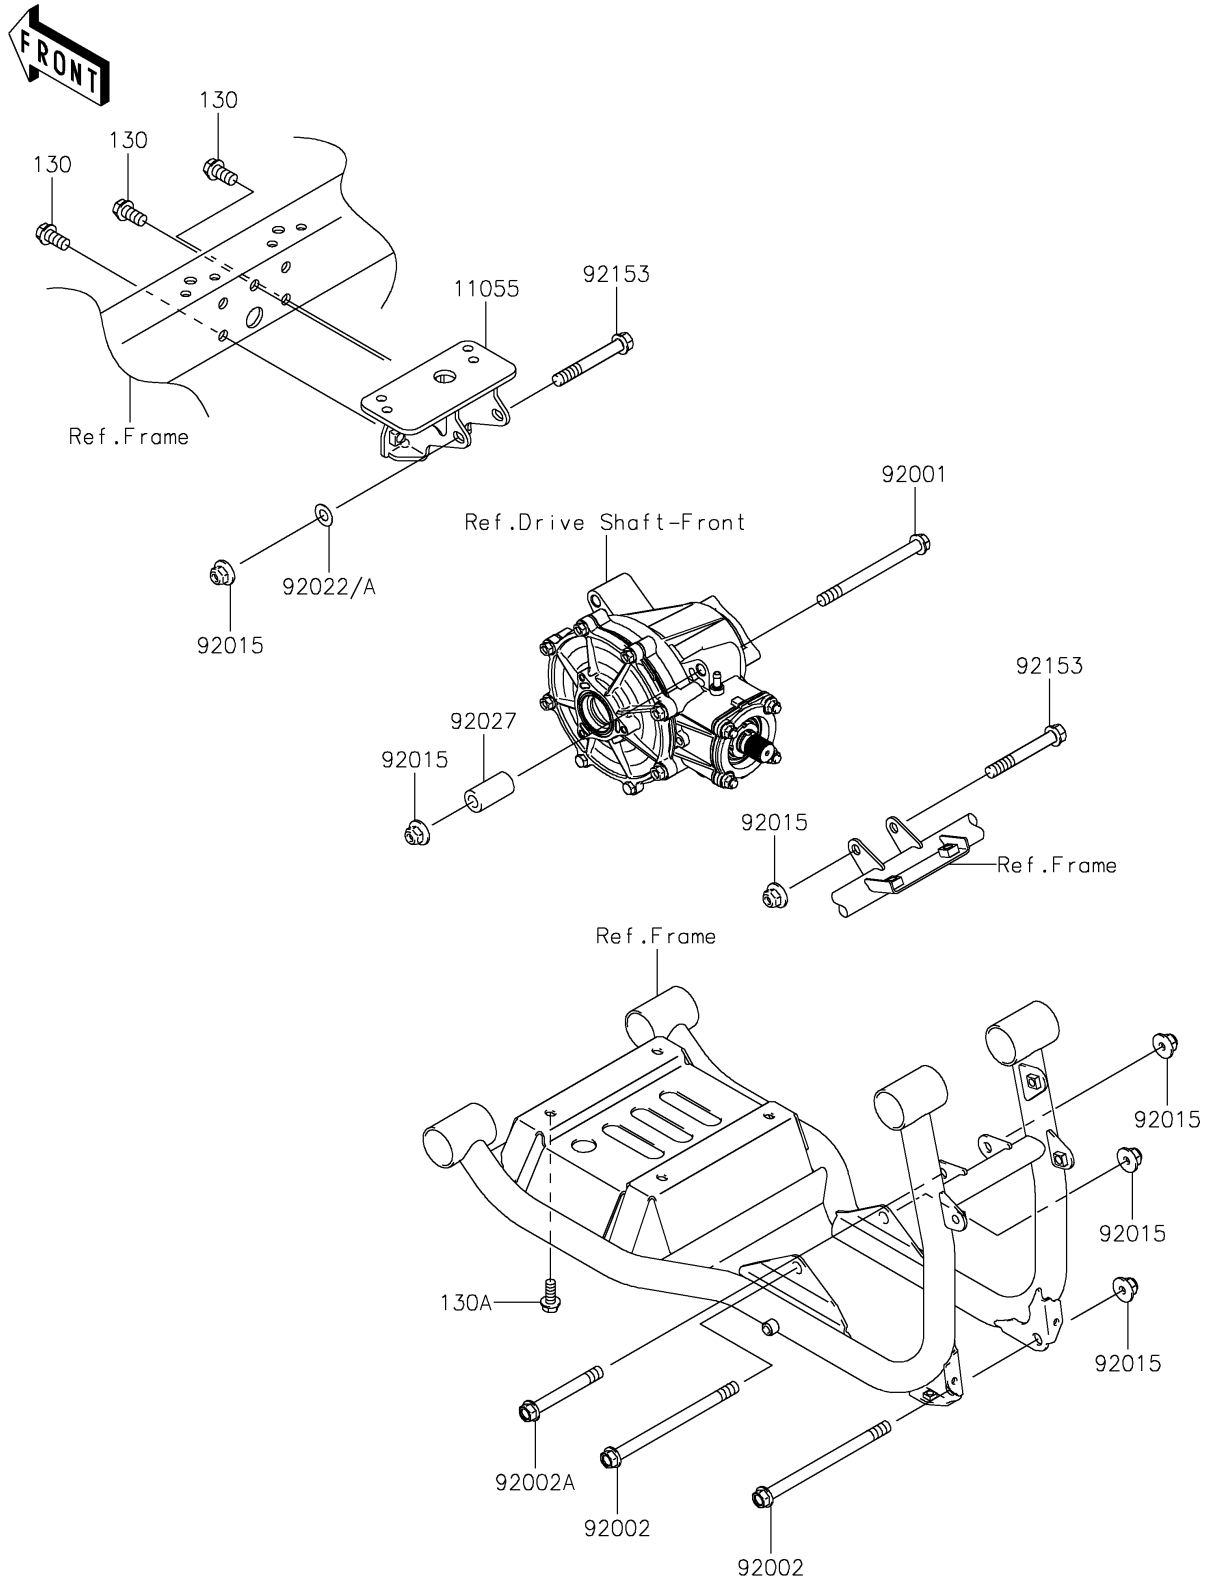

2021 MULE™ 4010 TRANS4x4® FE PARTS DIAGRAM

Engine Mount

F2122

2021 MULE™ 4010 TRANS4x4® FE PARTS LIST

Engine Mount

| ITEM NAME | PART NUMBER | QUANTITY |
|---------------------------------------|-------------|----------|
| BRACKET,FRONT GEAR CASE (Ref # 11055) | 11055-1469 | 1 |
| BOLT,FLANGED,10X115 (Ref # 92001) | 92001-1603 | 1 |
| BOLT,10X145 (Ref # 92002) | 92002-1348 | 2 |
| BOLT,FLANGED,10X80 (Ref # 92002A) | 92002-1764 | 1 |
| NUT,LOCK,10MM (Ref # 92015) | 92015-1597 | 6 |
| WASHER,10.2X20X0.5 (Ref # 92022) | 92022-1649 | AR |
| WASHER,10.5X20X1 (Ref # 92022A) | 92022-239 | AR |
| COLLAR,11X20X39 (Ref # 92027) | 92027-1518 | 1 |
| BOLT,FLANGED,10X75 (Ref # 92153) | 92153-1384 | 2 |
| BOLT-FLANGED,10X20 (Ref # 130) | 130BA1020 | 3 |
| BOLT-FLANGED,8X20 (Ref # 130A) | 130CA0820 | 4 |