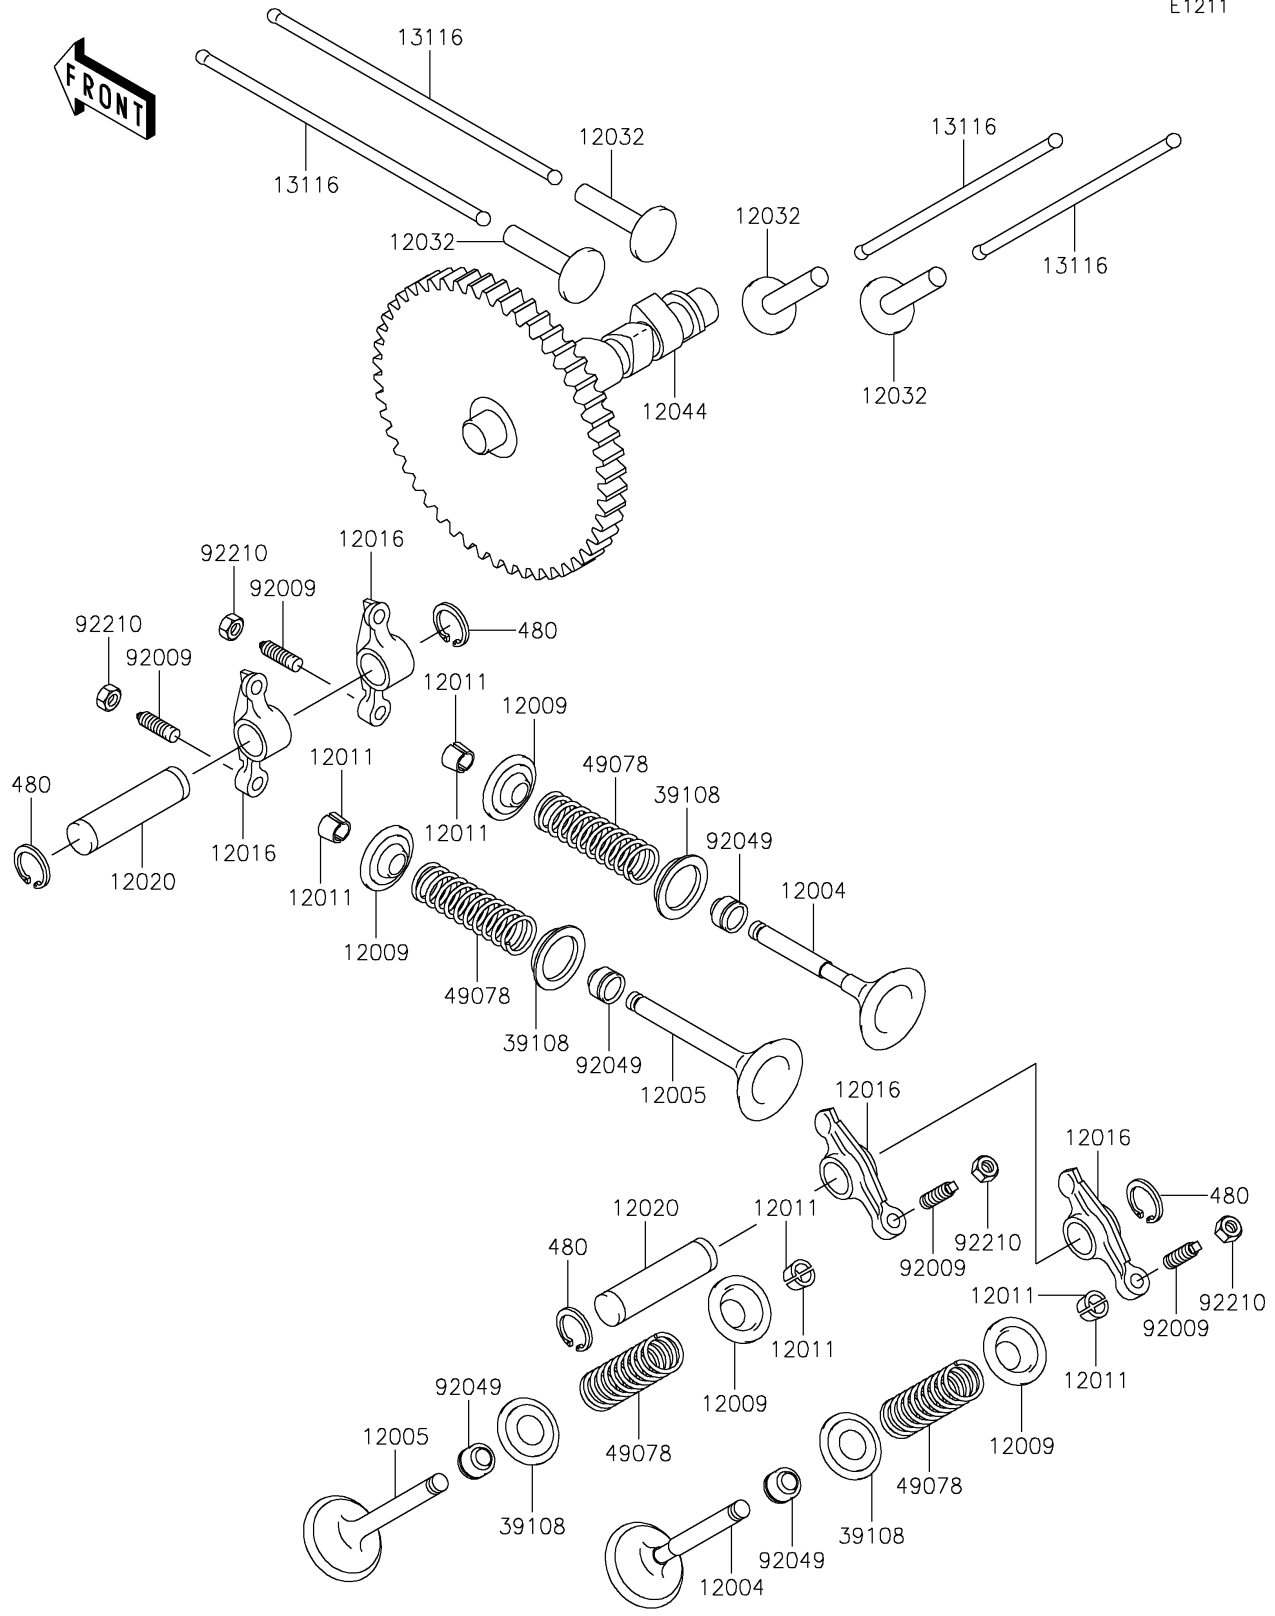

2021 MULE™ 4010 TRANS4x4® FE PARTS DIAGRAM

Valve(s)/Camshaft(s)

E1211

2021 MULE™ 4010 TRANS4x4® FE PARTS LIST

Valve(s)/Camshaft(s)

ITEM NAME	PART NUMBER	QUANTITY
VALVE-INTAKE (Ref # 12004)	12004-2115	2
VALVE-EXHAUST (Ref # 12005)	12005-2093	2
RETAINER-VALVE SPRING (Ref # 12009)	12009-2067	4
COLLET (Ref # 12011)	12011-2056	8
ARM-ROCKER (Ref # 12016)	12016-2056	4
SHAFT-ROCKER (Ref # 12020)	12020-2059	2
TAPPET (Ref # 12032)	12032-2064	4
CAMSHAFT-VALVE (Ref # 12044)	12044-0956	1
ROD-PUSH (Ref # 13116)	13116-2057	4
RETAINER-SPRING (Ref # 39108)	39108-2057	4
SPRING-ENGINE VALVE (Ref # 49078)	49078-2082	4
SCREW,VALVE ADJUST (Ref # 92009)	92009-1109	4
SEAL-OIL (Ref # 92049)	92049-2109	4
NUT,VALVE ADJUST LOCK (Ref # 92210)	92210-1491	4
CIRCLIP-TYPE-C,12MM (Ref # 480)	480J1200	4