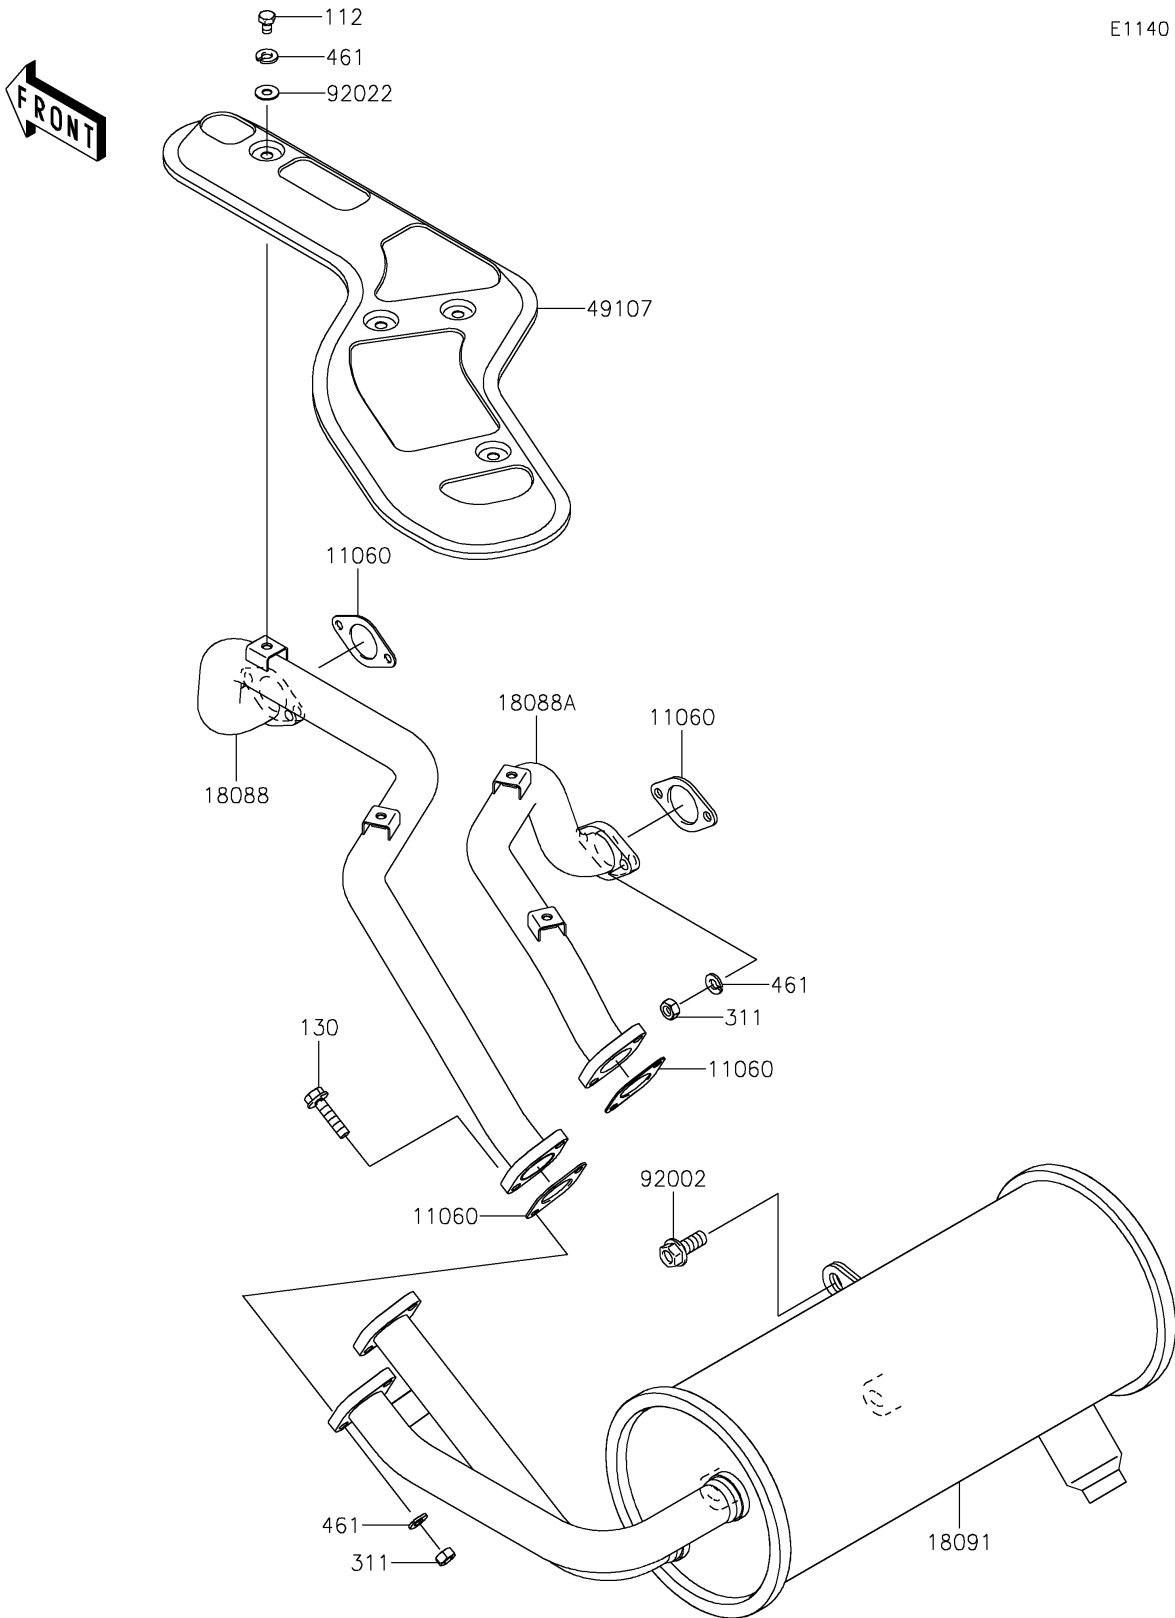

2021 MULE™ 4010 TRANS4x4® FE PARTS DIAGRAM

Muffler(s)

E1140

2021 MULE™ 4010 TRANS4x4® FE PARTS LIST

Muffler(s)

| ITEM NAME | PART NUMBER | QUANTITY |
|-----------------------------------|-------------|----------|
| GASKET,EXHAUST PIPE (Ref # 11060) | 11060-2079 | 4 |
| PIPE-EXHAUST,FR (Ref # 18088) | 18088-0518 | 1 |
| PIPE-EXHAUST,RR (Ref # 18088A) | 18088-0519 | 1 |
| BODY-COMP-MUFFLER (Ref # 18091) | 18091-1104 | 1 |
| COVER-EXHAUST PIPE (Ref # 49107) | 49107-1211 | 1 |
| BOLT,8X20 (Ref # 92002) | 92002-1250 | 3 |
| WASHER,6.5X16X1.0 (Ref # 92022) | 92022-1093 | 4 |
| BOLT-UPSET,6X10 (Ref # 112) | 112BA0610 | 4 |
| BOLT-FLANGED,6X25 (Ref # 130) | 130BA0625 | 4 |
| NUT-HEX,6MM (Ref # 311) | 311BA0600 | 8 |
| WASHER-SPRING,6MM (Ref # 461) | 461DA0600 | 12 |