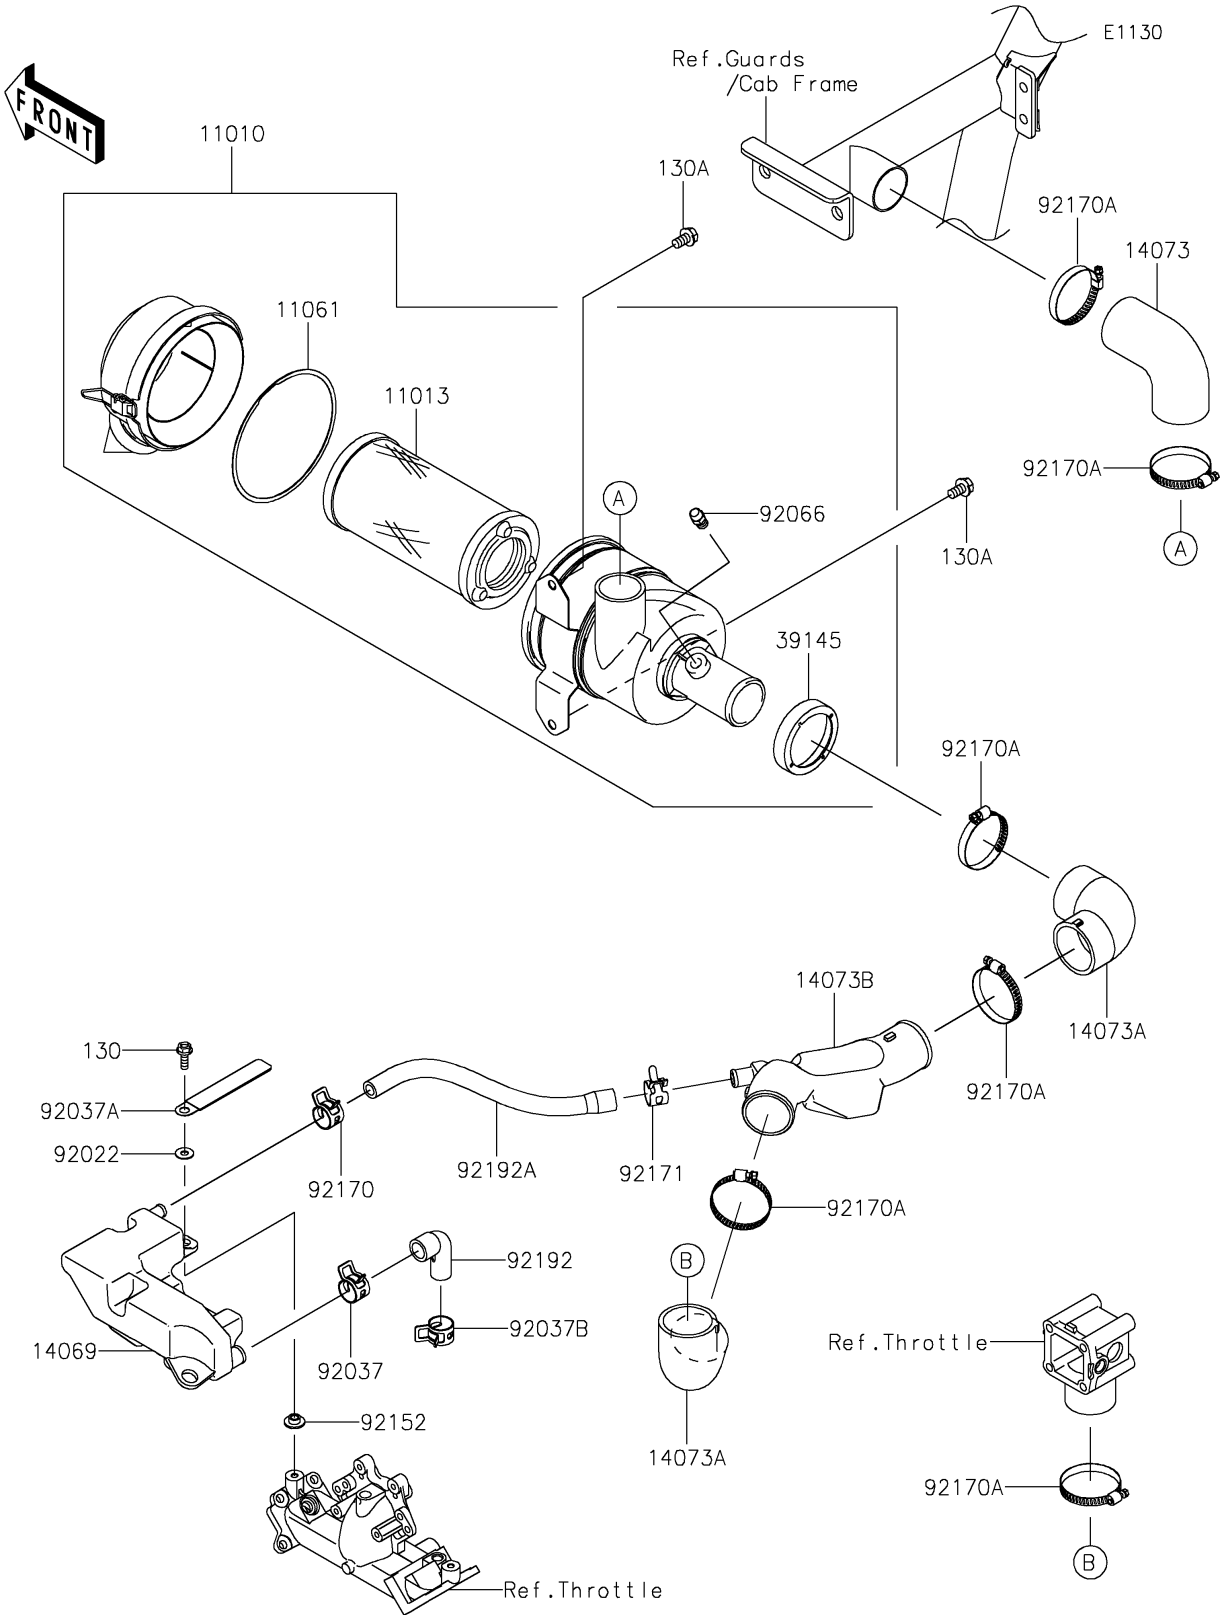

2021 MULE™ 4010 TRANS4x4® FE PARTS DIAGRAM

Air Cleaner

2021 MULE™ 4010 TRANS4x4® FE PARTS LIST

Air Cleaner

ITEM NAME	PART NUMBER	QUANTITY
FILTER-ASSY-AIR (Ref # 11010)	11010-0885	1
ELEMENT-AIR FILTER (Ref # 11013)	11013-1290	1
GASKET,AIR FILTER (Ref # 11061)	11061-1078	1
BREATHER (Ref # 14069)	14069-0018	1
DUCT,RR BAR-A/C (Ref # 14073)	14073-0235	1
DUCT (Ref # 14073A)	14073-0773	2
DUCT (Ref # 14073B)	14073-0784	1
TRIM-SEAL (Ref # 39145)	39145-1133	1
WASHER,6.5X16X1.0 (Ref # 92022)	92022-1093	1
CLAMP,HOSE CLIP (Ref # 92037)	92037-1460	1
CLAMP,HARNESS,L=100 (Ref # 92037A)	92037-1636	1
CLAMP (Ref # 92037B)	92037-1678	1
PLUG (Ref # 92066)	92066-0914	1
COLLAR (Ref # 92152)	92152-2069	1
CLAMP (Ref # 92170)	92170-1491	1
CLAMP (Ref # 92170A)	92170-1674	6
CLAMP,18.8MM (Ref # 92171)	92171-2056	1
TUBE,CRANKCASE-BREATHER (Ref # 92192)	92192-1285	1
TUBE,BREATHER-INTAKE DUCT (Ref # 92192A)	92192-1855	1
BOLT-FLANGED,6X18 (Ref # 130)	130BA0618	1
BOLT-FLANGED,8X14 (Ref # 130A)	130BB0814	2