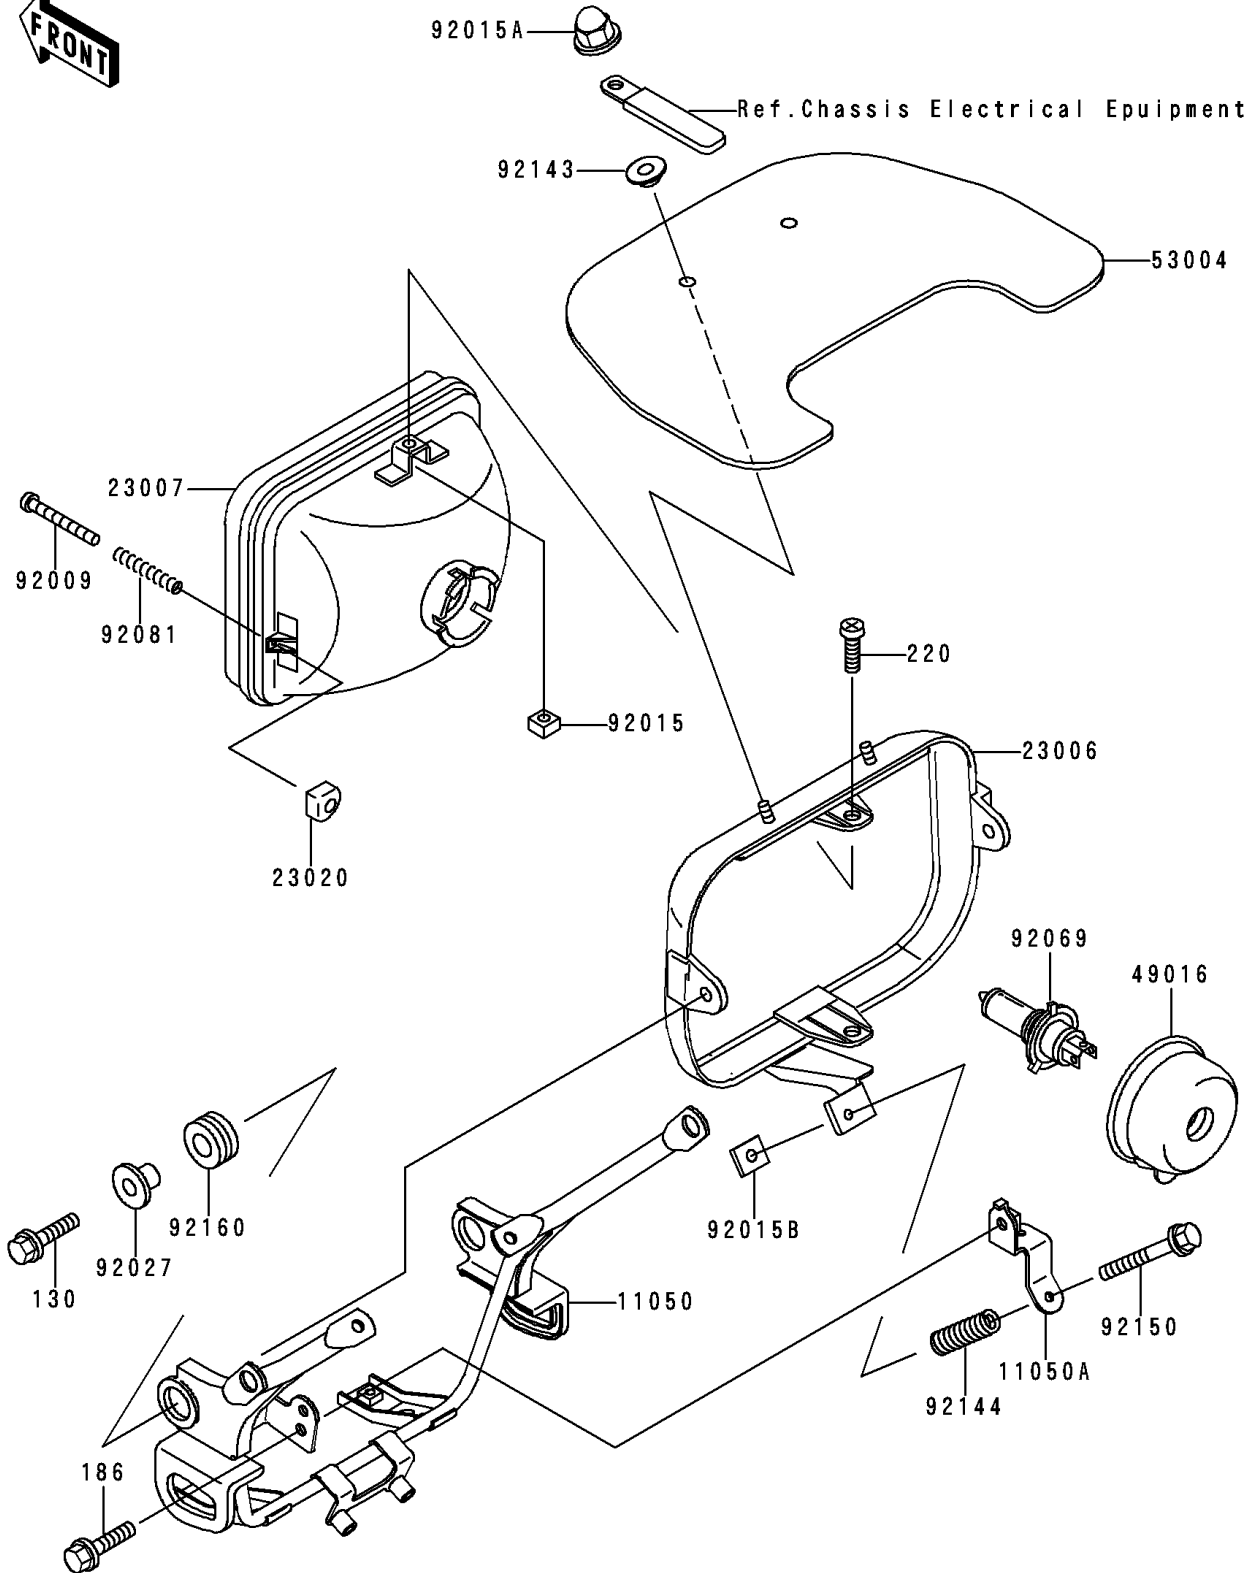

# 1999 ZRX1100 PARTS DIAGRAM

Headlight(s)

F2710

# 1999 ZRX1100 PARTS LIST

## Headlight(s)

ITEM NAME	PART NUMBER	QUANTITY
BOLT-FLANGED,8X25,BLACK (Ref # 130)	130J0825	2
BOLT-UPSET-WP (Ref # 186)	186J0612	1
SCREW-PAN-CROS,5X12 (Ref # 220)	220D0512	2
BRACKET,HEAD LAMP (Ref # 11050)	11050-1087	1
BRACKET,HEAD LAMP BODY (Ref # 11050A)	11050-1119	1
RIM-LAMP (Ref # 23006)	23006-1068	1
LENS-COMP,HEAD LAMP (Ref # 23007)	23007-1321	1
NUT,4MM,FOCUS ADJUST (Ref # 23020)	23020-018	1
COVER-SEAL,HEAD LAMP (Ref # 49016)	49016-1046	1
MAT,HEAD LAMP (Ref # 53004)	53004-1117	1
SCREW,4MM,FOCUS ADJUST (Ref # 92009)	92009-1047	1
NUT,5MM (Ref # 92015)	92015-1157	2
NUT,CAP,6MM,BLACK (Ref # 92015A)	92015-1170	2
NUT,5MM,FOCUS ADJUST (Ref # 92015B)	92015-1799	1
COLLAR,L=14 (Ref # 92027)	92027-1134	2
BULB,12V 60/55W,H4 (Ref # 92069)	92069-1002	1
SPRING,HEAD LAMP LENS (Ref # 92081)	92081-1103	1
COLLAR (Ref # 92143)	92143-1087	2
SPRING (Ref # 92144)	92144-1417	1
BOLT,ADJUST,5X45 (Ref # 92150)	92150-1590	1
DAMPER (Ref # 92160)	92160-1007	2