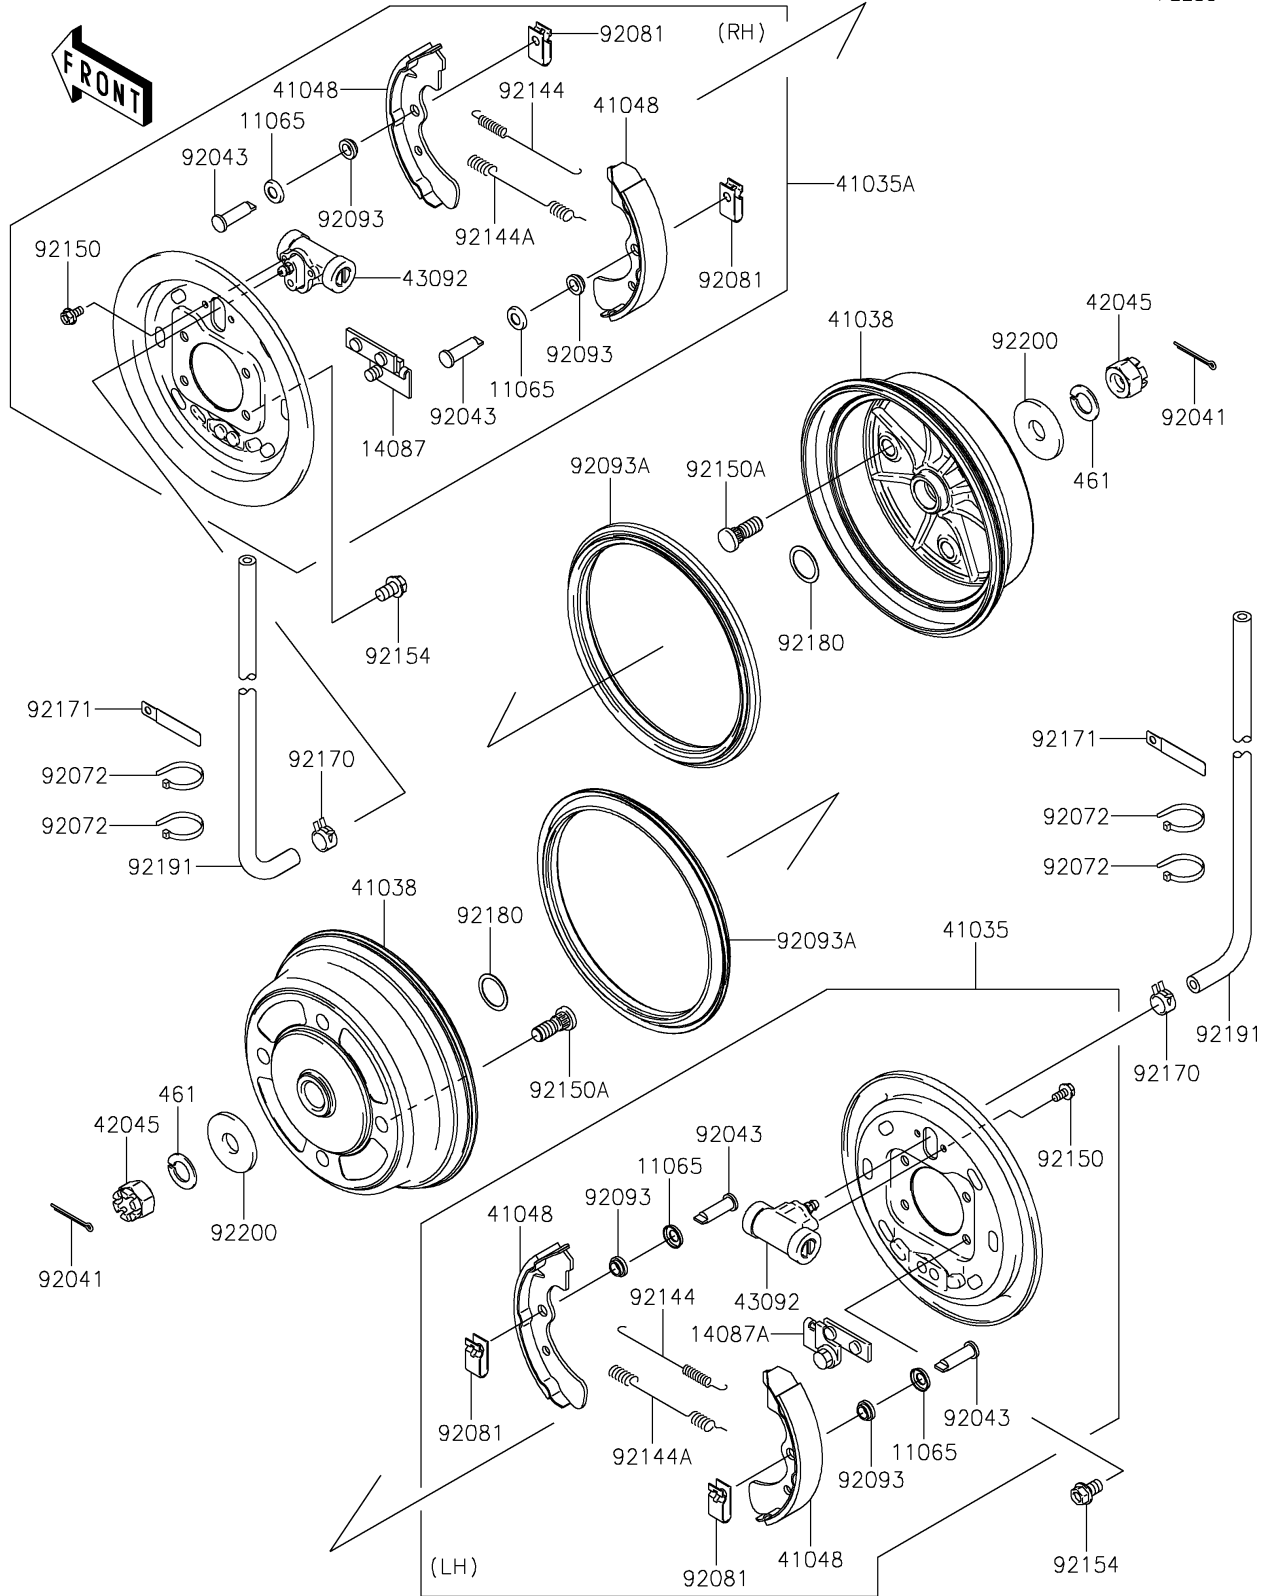

2021 MULE™ 4010 TRANS4x4® CAMO PARTS DIAGRAM

Front Hubs/Brakes

F2230

2021 MULE™ 4010 TRANS4x4® CAMO PARTS LIST

Front Hubs/Brakes

ITEM NAME	PART NUMBER	QUANTITY
CAP (Ref # 11065)	11065-1175	4
RETAINER-ASSY,RH (Ref # 14087)	14087-1001	1
RETAINER-ASSY,LH (Ref # 14087A)	14087-1002	1
PANEL-ASSY-BRAKE,FR,LH (Ref # 41035)	41035-7502	1
PANEL-ASSY-BRAKE,FR,RH (Ref # 41035A)	41035-7504	1
DRUM,FRONT BRAKE (Ref # 41038)	41038-0034	2
SHOE-BRAKE (Ref # 41048)	41048-7501	4
NUT,CASTLE,18MM (Ref # 42045)	42045-018	2
CYLINDER,FRONT BRAKE PANEL (Ref # 43092)	43092-1054	2
COTTER,4.0X35 (Ref # 92041)	92041-1053	2
PIN (Ref # 92043)	92043-1636	4
BAND,L=123 (Ref # 92072)	92072-030	4
SPRING,SHOE CLAMP (Ref # 92081)	92081-1904	4
SEAL (Ref # 92093)	92093-1532	4
SEAL,BS184.8X13.5ZS (Ref # 92093A)	92093-1543	2
SPRING,BRAKE (Ref # 92144)	92144-1300	2
SPRING,BRAKE (Ref # 92144A)	92144-1301	2
BOLT,FLANGED,6X12 (Ref # 92150)	92150-1166	4
BOLT (Ref # 92150A)	92150-1366	8
BOLT,FLANGED,10X16 (Ref # 92154)	92154-0803	8
CLAMP (Ref # 92170)	92170-2042	2
CLAMP,L=60 (Ref # 92171)	92171-0652	2
SHIM,25.2X32.5X0.6 (Ref # 92180)	92180-1353	2
TUBE,4.7X9.5X1100 (Ref # 92191)	92191-1525	2
WASHER,18.5X52X4.5 (Ref # 92200)	92200-1474	2
WASHER-SPRING,18MM (Ref # 461)	461DA1800	2