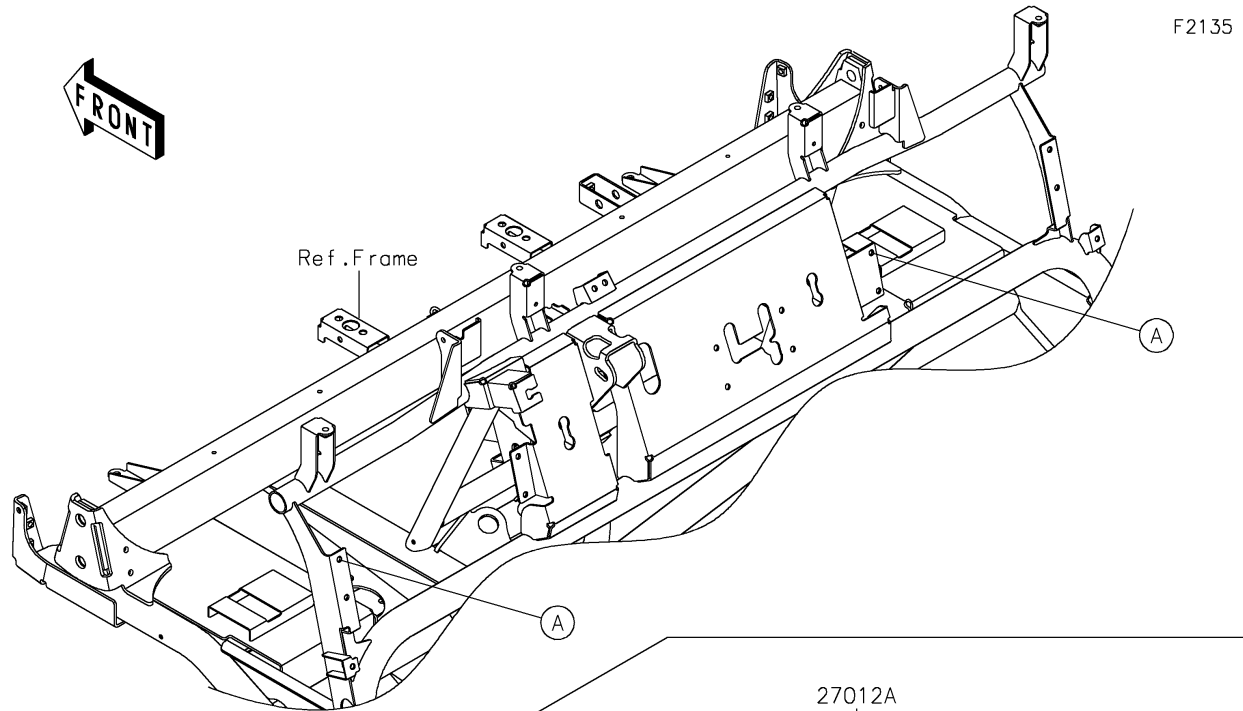

2021 MULE™ 4010 TRANS4x4® CAMO PARTS DIAGRAM

Front Box

2021 MULE™ 4010 TRANS4x4® CAMO PARTS LIST

Front Box

ITEM NAME	PART NUMBER	QUANTITY
COVER,STORAGE GRIP,F.BLACK (Ref # 14091)	14091-1659-6Z	2
COVER,CONTROL PANEL,F.BLACK (Ref # 14091A)	14091-1660-6Z	2
HOOK (Ref # 27012)	27012-1607	2
HOOK (Ref # 27012A)	27012-1612	2
CASE-STORAGE,F.BLACK (Ref # 39012)	39012-1061-6Z	2
TRIM-SEAL,L=774 (Ref # 39145)	39145-1130	2
SCREW,TAPPING,4X12 (Ref # 92009)	92009-1444	4
SCREW,6X16 (Ref # 92009A)	92009-1621	8
RIVET (Ref # 92039)	92039-1041	4
PIN,6X14.5 (Ref # 92043)	92043-125	4
COLLAR (Ref # 92143)	92143-1087	8
SCREW-PAN-WP-CROS,4X12 (Ref # 224)	224AB0412	4
NUT-HEX,4MM (Ref # 311)	311AA0400	4
PIN-SNAP,1.2X21.2 (Ref # 554)	554DA0600	4