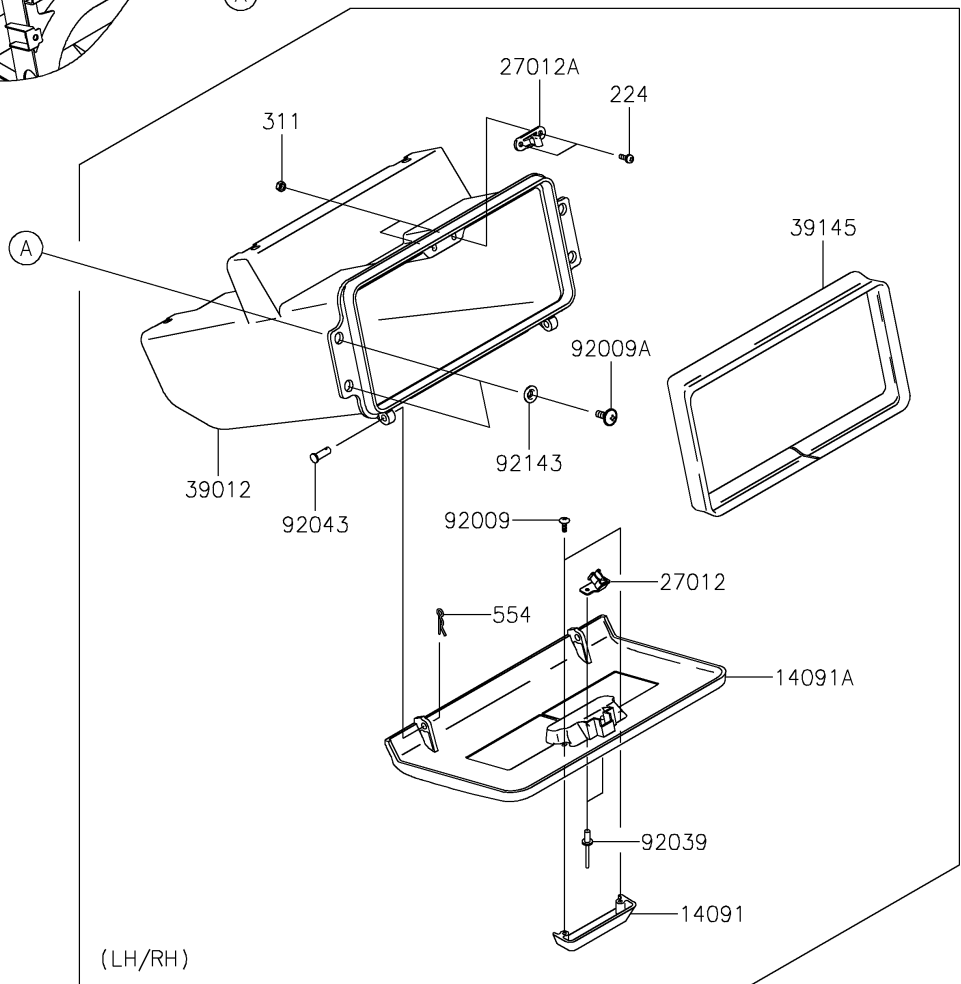

2021 MULE™ 4010 TRANS4x4® CAMO PARTS DIAGRAM

Front Box

2021 MULE™ 4010 TRANS4x4® CAMO PARTS LIST

Front Box

ITEM NAME	PART NUMBER	QUANTITY
COVER,STORAGE GRIP,F.BLACK (Ref # 14091)	14091-1659-6Z	2
COVER,CONTROL PANEL,F.BLACK (Ref # 14091A)	14091-1660-6Z	2
HOOK (Ref # 27012)	27012-1607	2
HOOK (Ref # 27012A)	27012-1612	2
CASE-STORAGE,F.BLACK (Ref # 39012)	39012-1061-6Z	2
TRIM-SEAL,L=774 (Ref # 39145)	39145-1130	2
SCREW,TAPPING,4X12 (Ref # 92009)	92009-1444	4
SCREW,6X16 (Ref # 92009A)	92009-1621	8
RIVET (Ref # 92039)	92039-1041	4
PIN,6X14.5 (Ref # 92043)	92043-125	4
COLLAR (Ref # 92143)	92143-1087	8
SCREW-PAN-WP-CROS,4X12 (Ref # 224)	224AB0412	4
NUT-HEX,4MM (Ref # 311)	311AA0400	4
PIN-SNAP,1.2X21.2 (Ref # 554)	554DA0600	4