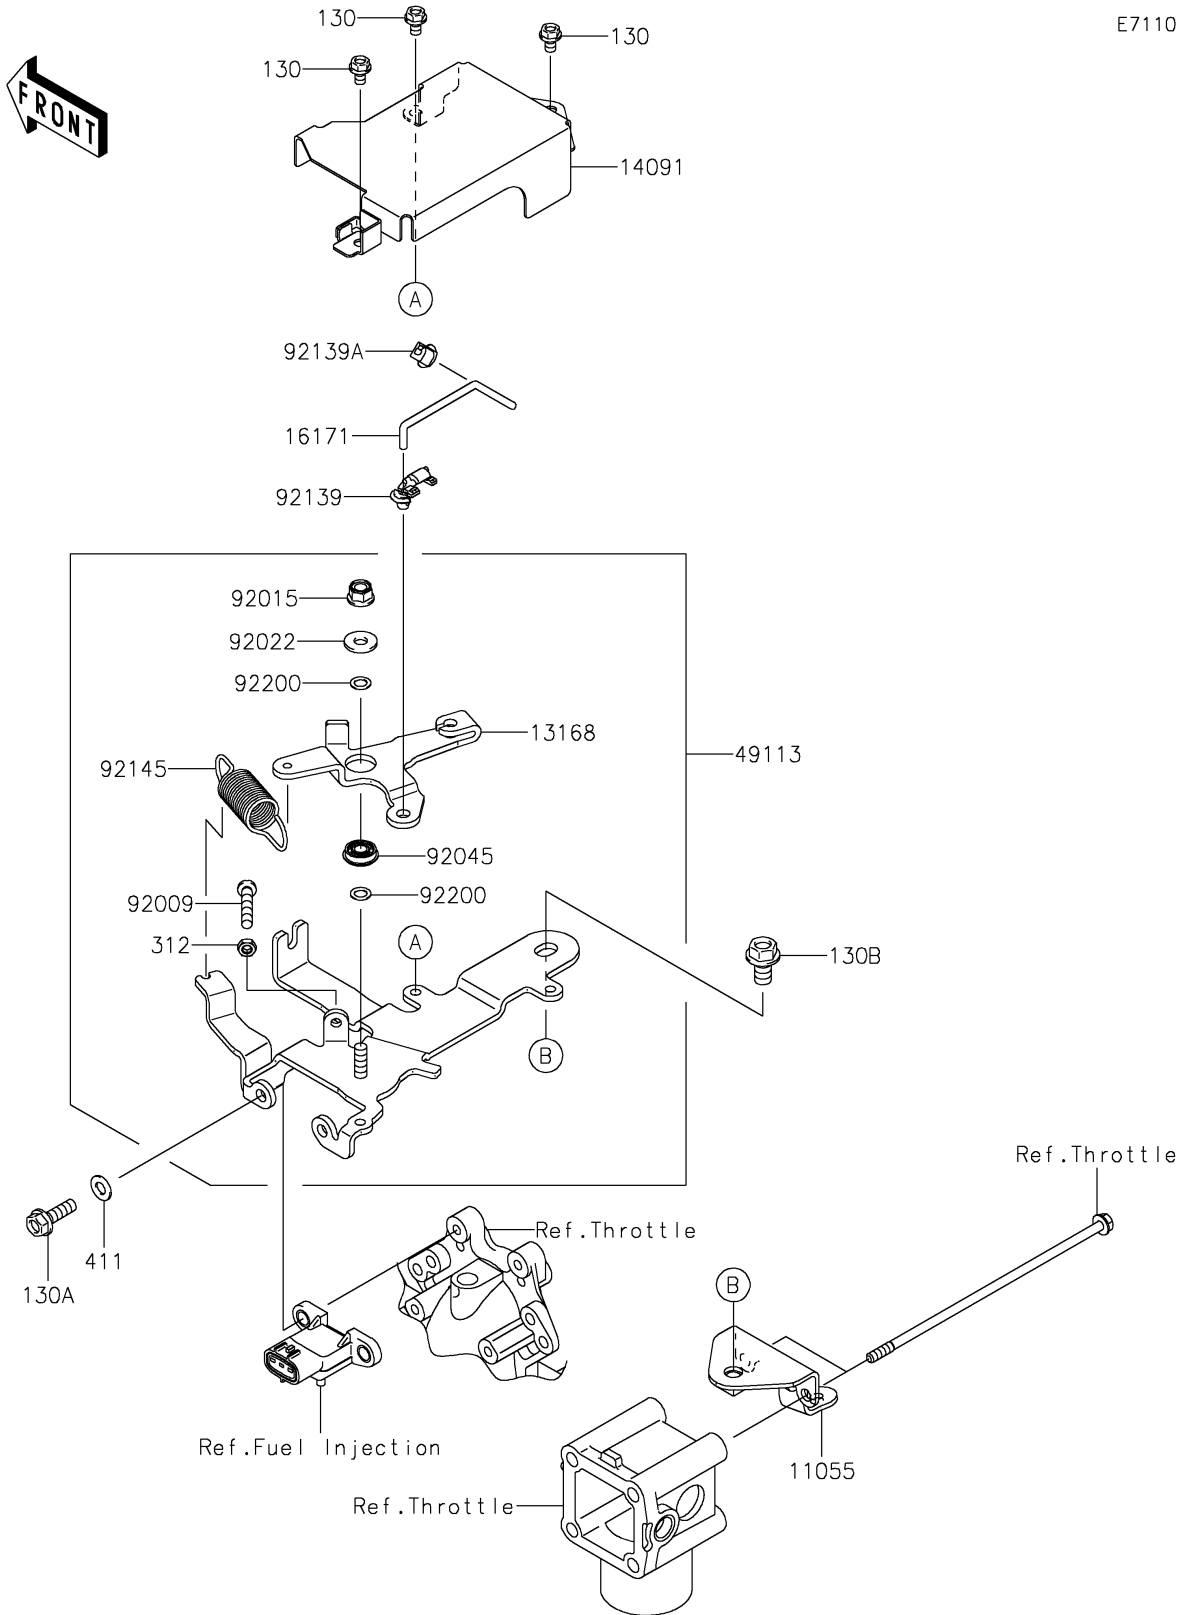

2021 MULE™ 4010 TRANS4x4® CAMO PARTS DIAGRAM

Control

E7110

2021 MULE™ 4010 TRANS4x4® CAMO PARTS LIST

Control

ITEM NAME	PART NUMBER	QUANTITY
BRACKET (Ref # 11055)	11055-2020	1
LEVER (Ref # 13168)	13168-2509	1
COVER,CONTROL PANEL (Ref # 14091)	14091-1757	1
LINK (Ref # 16171)	16171-2105	1
PANEL-COMP-CONTROL (Ref # 49113)	49113-2211	1
SCREW,5X30 (Ref # 92009)	92009-2381	1
NUT,LOCK,FLANGED,6MM (Ref # 92015)	92015-1339	1
WASHER (Ref # 92022)	92022-2247	1
BEARING-BALL,696ZZ1NR MC3 (Ref # 92045)	92045-2223	1
BUSHING,CONT-PANEL (Ref # 92139)	92139-2060	1
BUSHING,THROTTLE-BODY (Ref # 92139A)	92139-2061	1
SPRING (Ref # 92145)	92145-2186	1
WASHER,6.2X10X0.5 (Ref # 92200)	92200-2083	2
BOLT-FLANGED,5X8 (Ref # 130)	130BA0508	3
BOLT-FLANGED,6X20 (Ref # 130A)	130BA0620	2
BOLT-FLANGED,8X14 (Ref # 130B)	130BA0814	1
NUT-HEX,5MM (Ref # 312)	312AA0500	1
WASHER-PLAIN,6MM (Ref # 411)	411AB0600	2