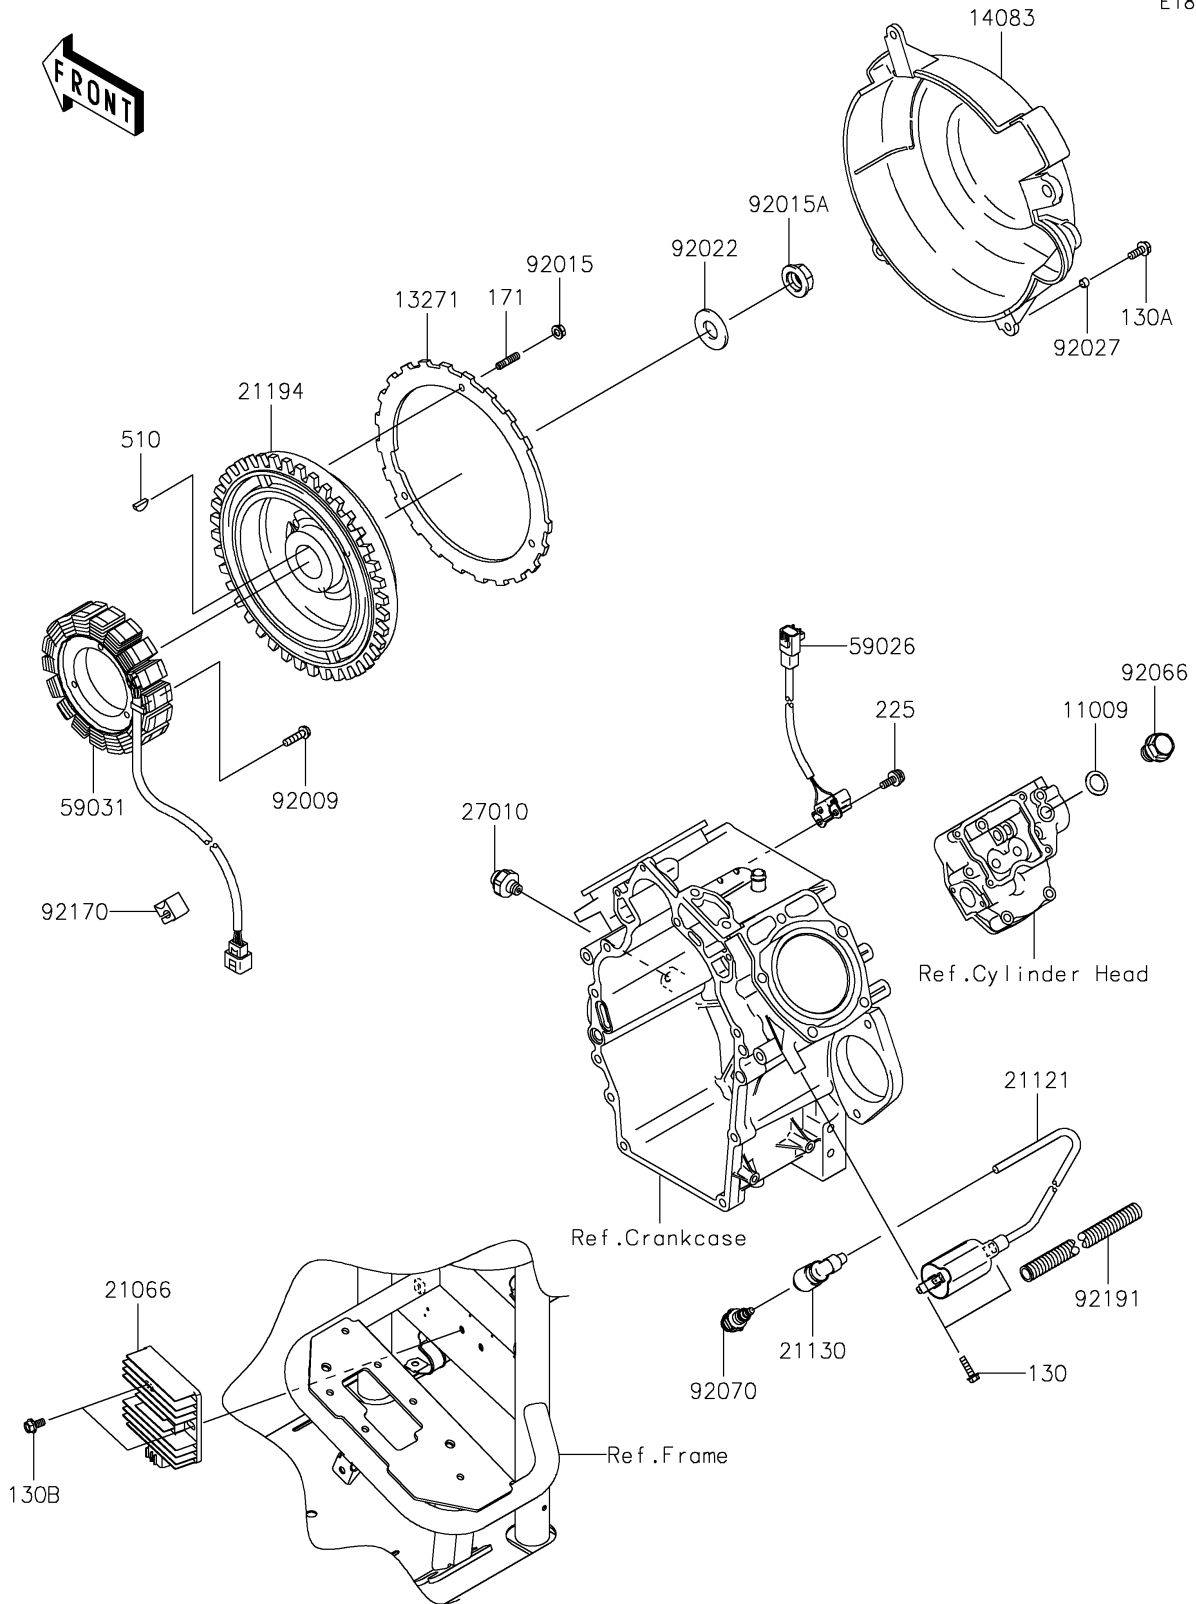

2021 MULE™ 4010 TRANS4x4® CAMO PARTS DIAGRAM

Generator/Ignition Coil

E1811

2021 MULE™ 4010 TRANS4x4® CAMO PARTS LIST

Generator/Ignition Coil

ITEM NAME	PART NUMBER	QUANTITY
GASKET,16X24X1 (Ref # 11009)	11009-2566	1
PLATE (Ref # 13271)	13271-2269	1
COVER-FLYWHEEL (Ref # 14083)	14083-2052	1
REGULATOR-VOLTAGE (Ref # 21066)	21066-0717	1
COIL-IGNITION (Ref # 21121)	21121-2092	2
CAP-SPARK PLUG (Ref # 21130)	21130-2060	2
FLYWHEEL-COMP (Ref # 21194)	21194-2352	1
SWITCH,OIL PRESSURE (Ref # 27010)	27010-1313	1
COIL-PULSING (Ref # 59026)	59026-0559	1
COIL-CHARGING (Ref # 59031)	59031-2136	1
SCREW,6X25 (Ref # 92009)	92009-2273	3
NUT,FLANGED,6MM (Ref # 92015)	92015-1367	3
NUT (Ref # 92015A)	92015-2167	1
WASHER (Ref # 92022)	92022-2229	1
COLLAR,6.2X7.8X5 (Ref # 92027)	92027-2096	3
PLUG,DRAIN (Ref # 92066)	92066-2099	1
PLUG-SPARK,BPR2ES(NGK),SOLID (Ref # 92070)	92070-2110	2
CLAMP (Ref # 92170)	92170-2056	1
TUBE (Ref # 92191)	92191-2124	1
BOLT-FLANGED,5X18 (Ref # 130)	130BA0518	4
BOLT-FLANGED,6X16 (Ref # 130A)	130BA0616	3
BOLT-FLANGED,6X14 (Ref # 130B)	130BB0614	2
BOLT-STUD,6X18 (Ref # 171)	171BA0618	3
SCREW-PAN-WSP-CROS,4X14 (Ref # 225)	225AA0414	2
KEY-WOODRUFF (Ref # 510)	510A5100	1