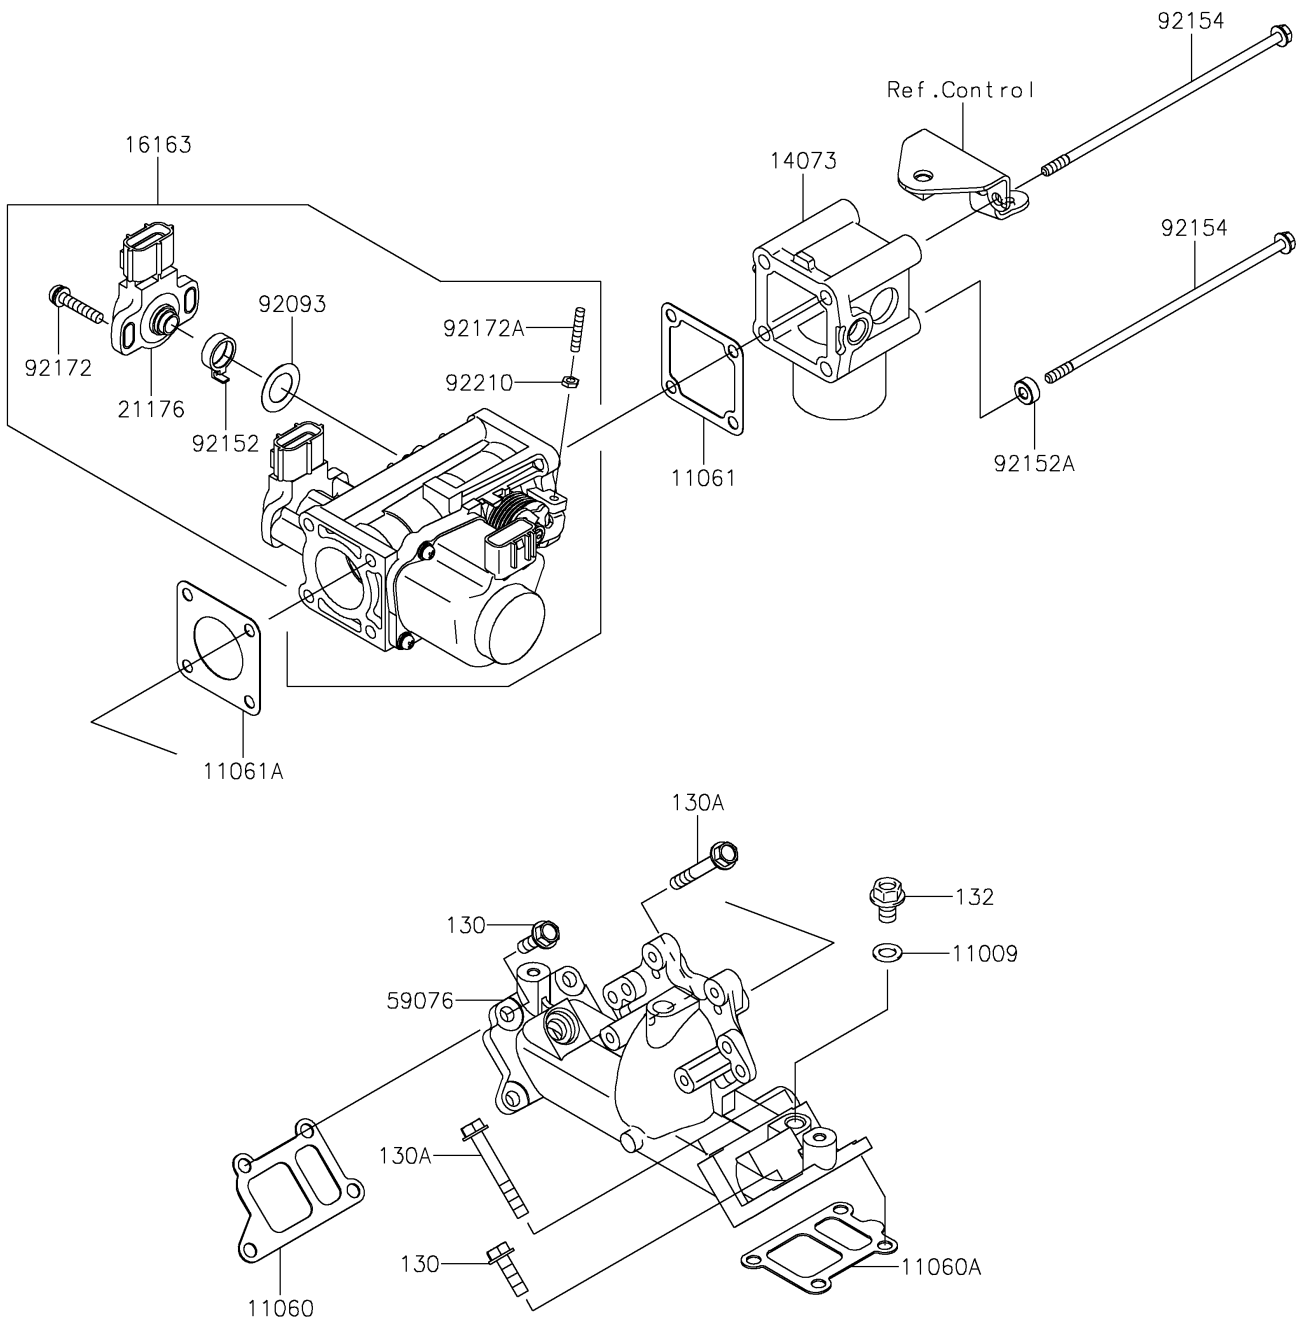

# 2021 MULE™ 4010 TRANS4x4® CAMO PARTS DIAGRAM

Throttle

E1510

## 2021 MULE™ 4010 TRANS4x4® CAMO PARTS LIST

### Throttle

ITEM NAME	PART NUMBER	QUANTITY
GASKET,8.2X14X1.0 (Ref # 11009)	11009-1344	1
GASKET,INTAKE MANIFOLD (Ref # 11060)	11060-2087	1
GASKET,INTAKE MANIFOLD (Ref # 11060A)	11060-2088	1
GASKET (Ref # 11061)	11061-0861	1
GASKET (Ref # 11061A)	11061-2179	1
DUCT (Ref # 14073)	14073-0780	1
THROTTLE-ASSY (Ref # 16163)	16163-0949	1
SENSOR (Ref # 21176)	21176-2112	1
MANIFOLD-INTAKE (Ref # 59076)	59076-0718	1
SEAL (Ref # 92093)	92093-2133	1
COLLAR (Ref # 92152)	92152-2093	1
COLLAR,LWR SIDE (Ref # 92152A)	92152-2333	2
BOLT,FLANGED,6X195 (Ref # 92154)	92154-2653	4
SCREW (Ref # 92172)	92172-0254	2
SCREW (Ref # 92172A)	92172-2106	1
NUT (Ref # 92210)	92210-2120	1
BOLT-FLANGED,6X20 (Ref # 130)	130BA0620	5
BOLT-FLANGED,6X45 (Ref # 130A)	130CA0645	3
BOLT-FLANGED-SMALL,8X12 (Ref # 132)	132BB0812	1