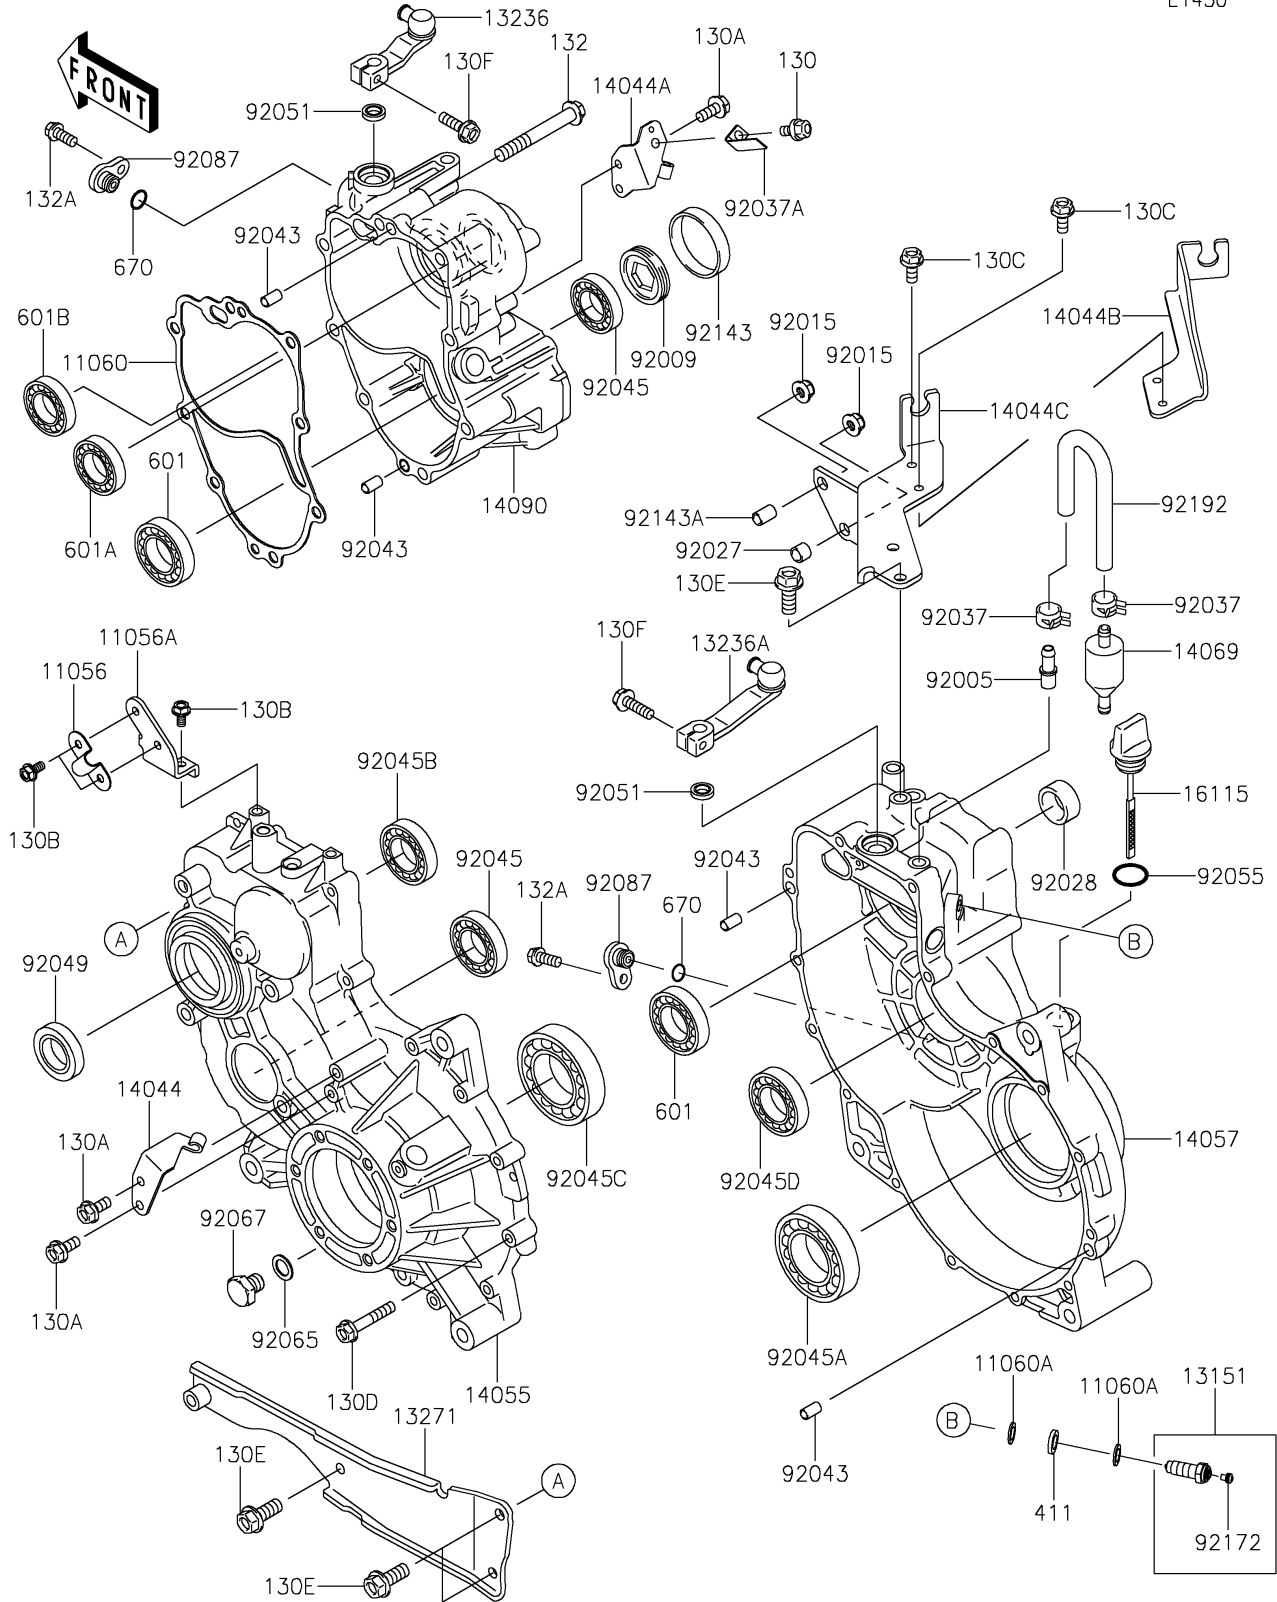

2021 MULE™ 4010 TRANS4x4® CAMO PARTS DIAGRAM

Gear Box

E1450

2021 MULE™ 4010 TRANS4x4® CAMO PARTS LIST

Gear Box

ITEM NAME	PART NUMBER	QUANTITY
BRACKET,OIL PIPE (Ref # 11056)	11056-4139	1
BRACKET,OIL PIPE (Ref # 11056A)	11056-4140	1
GASKET,GEAR CASE COVER (Ref # 11060)	11060-1310	1
GASKET (Ref # 11060A)	11060-1966	2
SWITCH-COMP (Ref # 13151)	13151-1093	1
LEVER-COMP (Ref # 13236)	13236-1363	1
LEVER-COMP (Ref # 13236A)	13236-1372	1
PLATE (Ref # 13271)	13271-1604	1
HOLDER-CABLE (Ref # 14044)	14044-0003	1
HOLDER-CABLE (Ref # 14044A)	14044-0004	1
HOLDER-CABLE,HI/LOW (Ref # 14044B)	14044-1075	1
HOLDER-CABLE (Ref # 14044C)	14044-1098	1
CASE-GEAR,LH (Ref # 14055)	14055-0035	1
CASE-COMP-GEAR,RH (Ref # 14057)	14057-0011	1
BREATHER (Ref # 14069)	14069-1051	1
COVER,GEAR CASE,HI/LOW (Ref # 14090)	14090-1238	1
CAP-OIL FILLER (Ref # 16115)	16115-1060	1
FITTING,BREATHER (Ref # 92005)	92005-1127	1
SCREW,55MM (Ref # 92009)	92009-1290	1
NUT,8MM (Ref # 92015)	92015-1432	2
COLLAR,8.8X12X9 (Ref # 92027)	92027-1568	1
BUSHING,23X30X13 (Ref # 92028)	92028-132	1
CLAMP,TUBE (Ref # 92037)	92037-1505	2
CLAMP (Ref # 92037A)	92037-1680	1
PIN,6.2X8X14 (Ref # 92043)	92043-1263	4
BEARING-BALL,TMB304CCM (Ref # 92045)	92045-1142	2
BEARING-BALL,6010CM (Ref # 92045A)	92045-1162	1
BEARING-BALL,62/28 (Ref # 92045B)	92045-1207	1
BEARING-BALL,6210CM (Ref # 92045C)	92045-1213	1