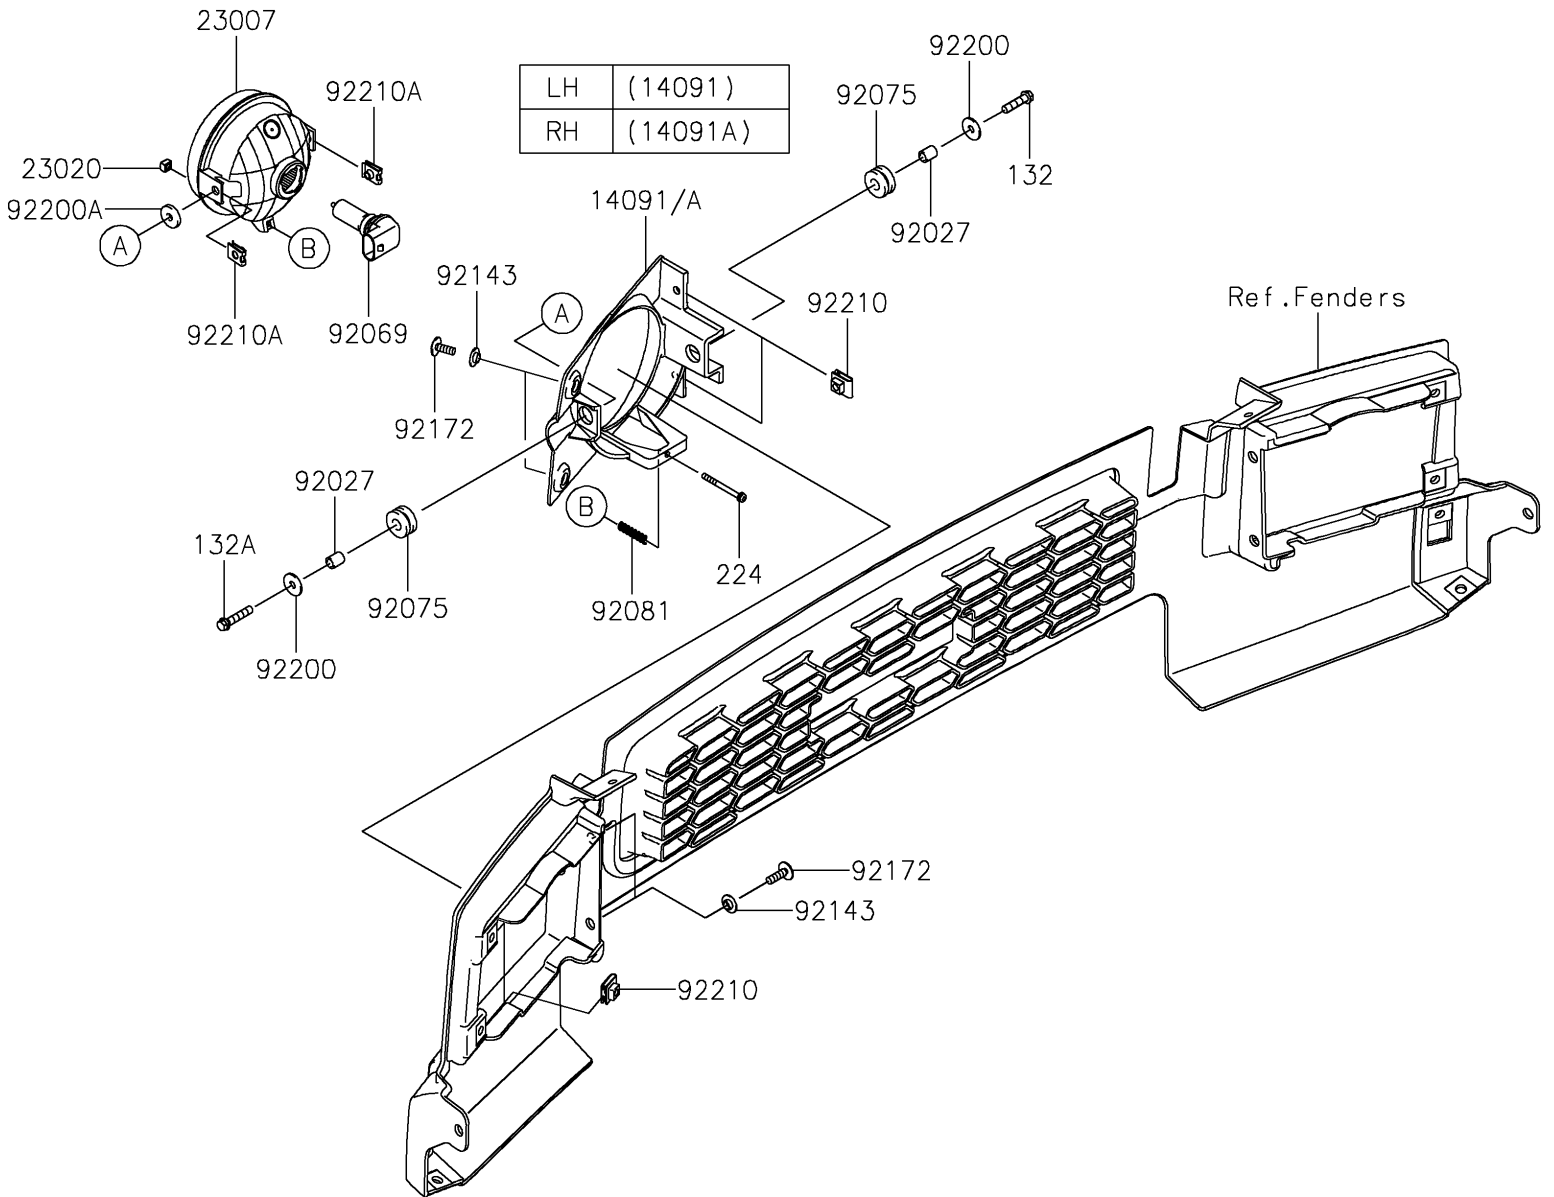

2021 MULE™ 4010 TRANS4x4® PARTS DIAGRAM

Headlight(s)

F2710

2021 MULE™ 4010 TRANS4x4® PARTS LIST

Headlight(s)

ITEM NAME	PART NUMBER	QUANTITY
COVER,HEAD LAMP,LH (Ref # 14091)	14091-0827	1
COVER,HEAD LAMP,RH (Ref # 14091A)	14091-0828	1
LENS-COMP,HEAD LAMP (Ref # 23007)	23007-0220	2
NUT,4MM,FOCUS ADJUST (Ref # 23020)	23020-018	2
COLLAR,6.8X10X12 (Ref # 92027)	92027-162	4
BULB,12V 35/35W (Ref # 92069)	92069-0102	2
DAMPER,10X24X12 (Ref # 92075)	92075-1690	4
SPRING,FOCUS ADJUST (Ref # 92081)	92081-1896	2
COLLAR (Ref # 92143)	92143-1087	8
SCREW,TAPPING,6X20 (Ref # 92172)	92172-0488	8
WASHER,6.5X20X1.6 (Ref # 92200)	92200-0283	4
WASHER,6.5X20X3.2 (Ref # 92200A)	92200-0359	2
NUT,LEAF SPRING,6MM (Ref # 92210)	92210-0624	8
NUT (Ref # 92210A)	92210-1125	4
BOLT-FLANGED-SMALL,6X25 (Ref # 132)	132BA0625	2
BOLT-FLANGED-SMALL,6X30 (Ref # 132A)	132BA0630	2
SCREW-PAN-WP-CROS,4X45 (Ref # 224)	224AA0445	2