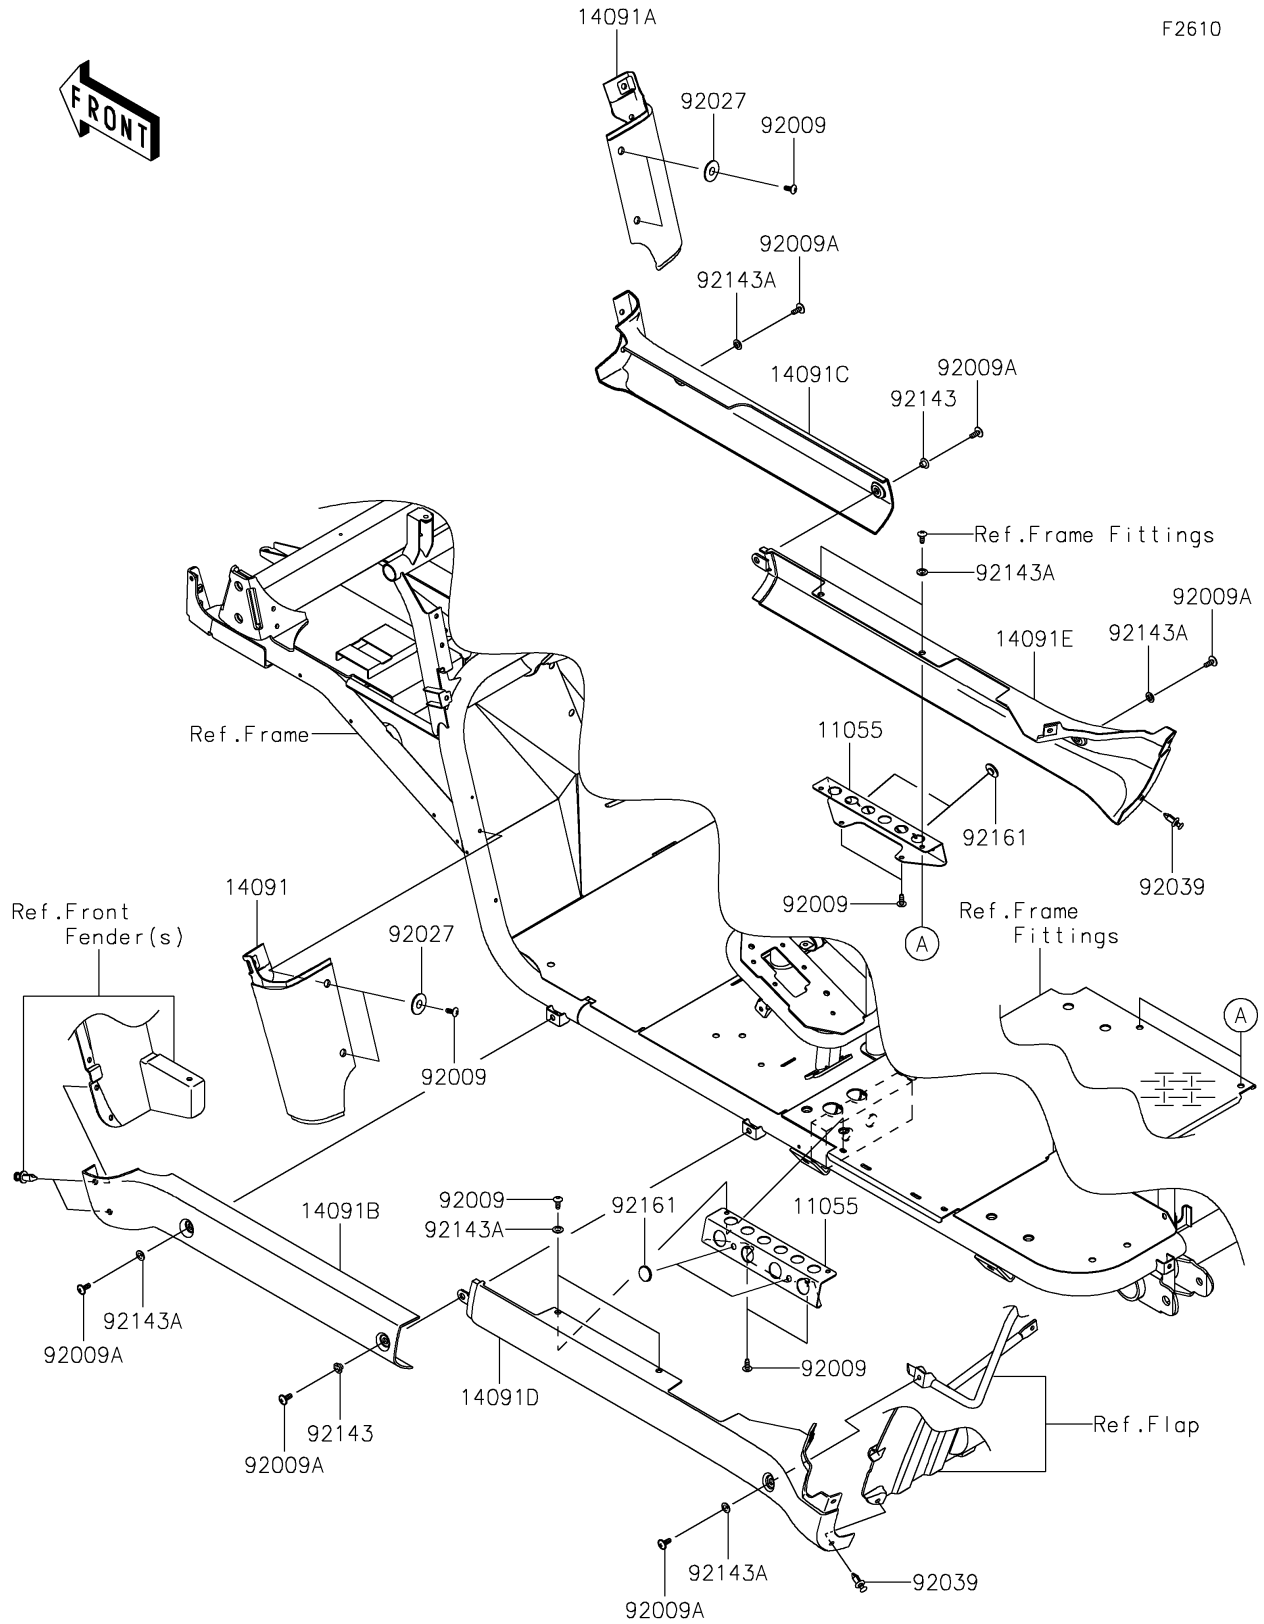

2021 MULE™ 4010 TRANS4x4® PARTS DIAGRAM

Side Covers/Chain Cover

F2610

2021 MULE™ 4010 TRANS4x4® PARTS LIST

Side Covers/Chain Cover

ITEM NAME	PART NUMBER	QUANTITY
BRACKET (Ref # 11055)	11055-0599	2
COVER,FR FENDER,LWR,LH,F.BLACK (Ref # 14091)	14091-0821-6Z	1
COVER,FR FENDER,LWR,RH,F.BLACK (Ref # 14091A)	14091-0822-6Z	1
COVER,SIDE STEP,FR,LH,F.BLACK (Ref # 14091B)	14091-0823-6Z	1
COVER,SIDE STEP,FR,RH,F.BLACK (Ref # 14091C)	14091-0824-6Z	1
COVER,SIDE STEP,RR,LH,F.BLACK (Ref # 14091D)	14091-0825-6Z	1
COVER,SIDE STEP,RR,RH,F.BLACK (Ref # 14091E)	14091-0826-6Z	1
SCREW,TAPPING,6X16 (Ref # 92009)	92009-1166	10
SCREW,6X16 (Ref # 92009A)	92009-1621	6
COLLAR,L=4.7 (Ref # 92027)	92027-1964	4
RIVET (Ref # 92039)	92039-0776	2
COLLAR (Ref # 92143)	92143-1057	2
COLLAR (Ref # 92143A)	92143-1087	8
DAMPER,RUBBER (Ref # 92161)	92161-1200	4