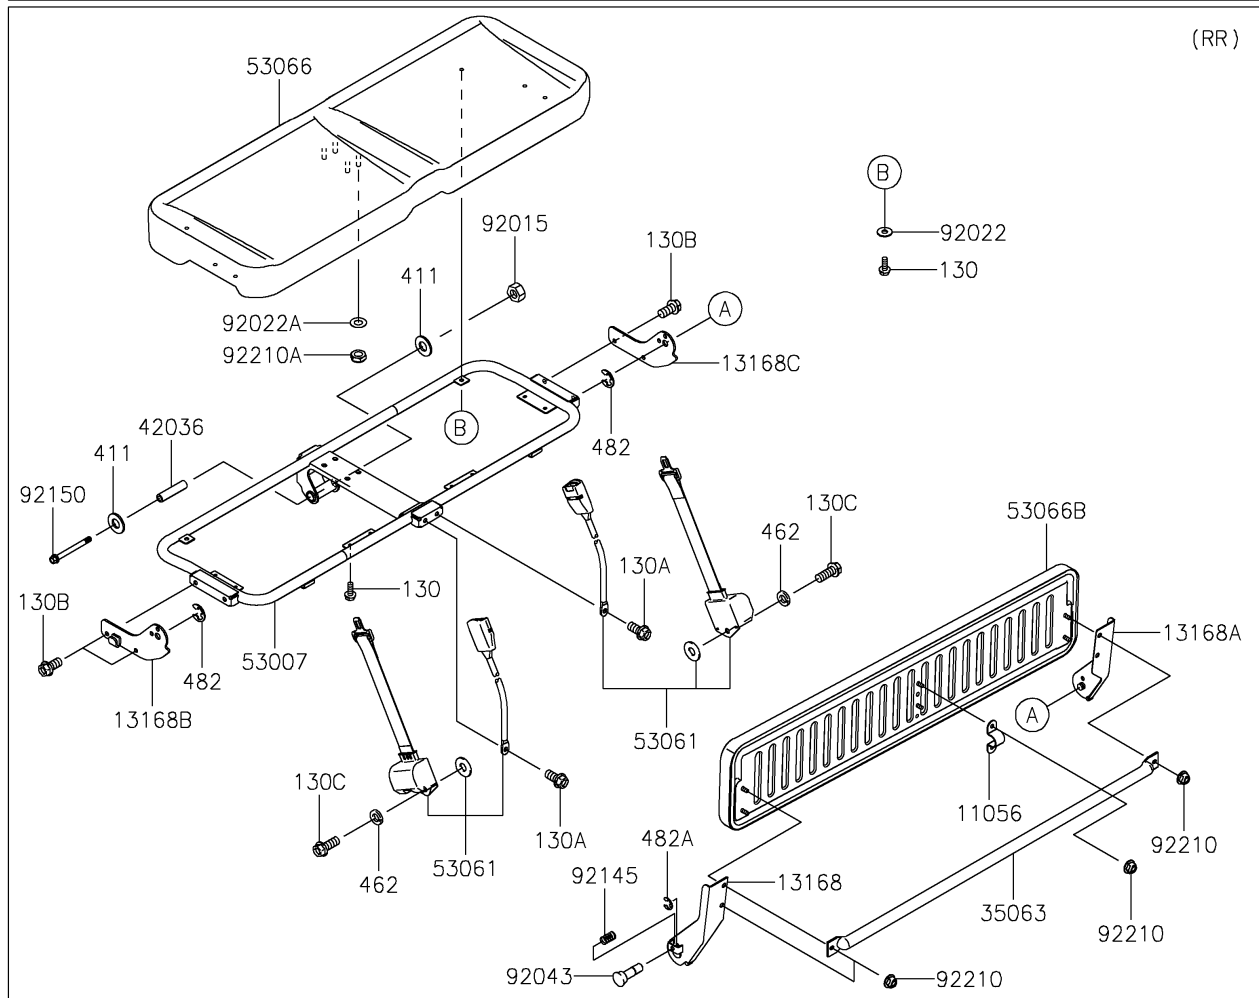

2021 MULE™ 4010 TRANS4x4® PARTS DIAGRAM

Seat

F2510