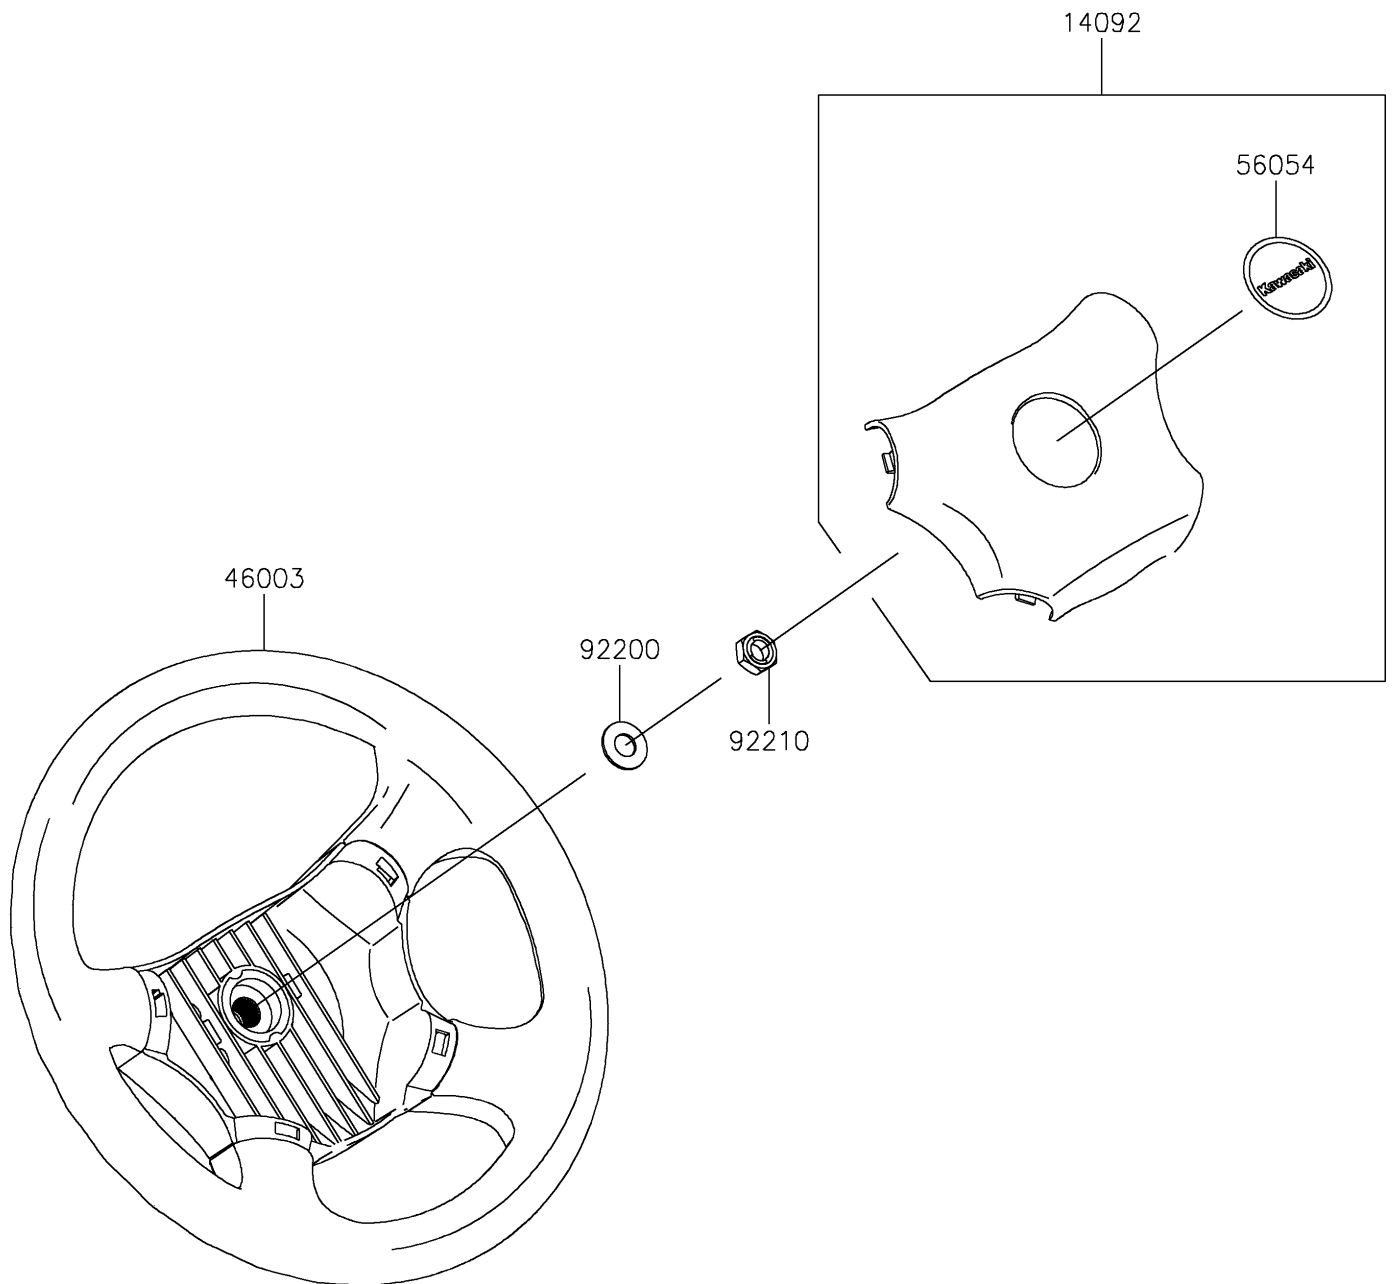

2021 MULE™ 4010 TRANS4x4® PARTS DIAGRAM

Steering Wheel

F2311

2021 MULE™ 4010 TRANS4x4® PARTS LIST

Steering Wheel

ITEM NAME	PART NUMBER	QUANTITY
COVER,HORN SWITCH (Ref # 14092)	14092-1029	1
HANDLE (Ref # 46003)	46003-0595	1
MARK,CENTER LOGO,KAWASAKI (Ref # 56054)	56054-1188	1
WASHER,12.1X25X1.6 (Ref # 92200)	92200-0455	1
NUT,LOCK,12MM (Ref # 92210)	92210-1249	1