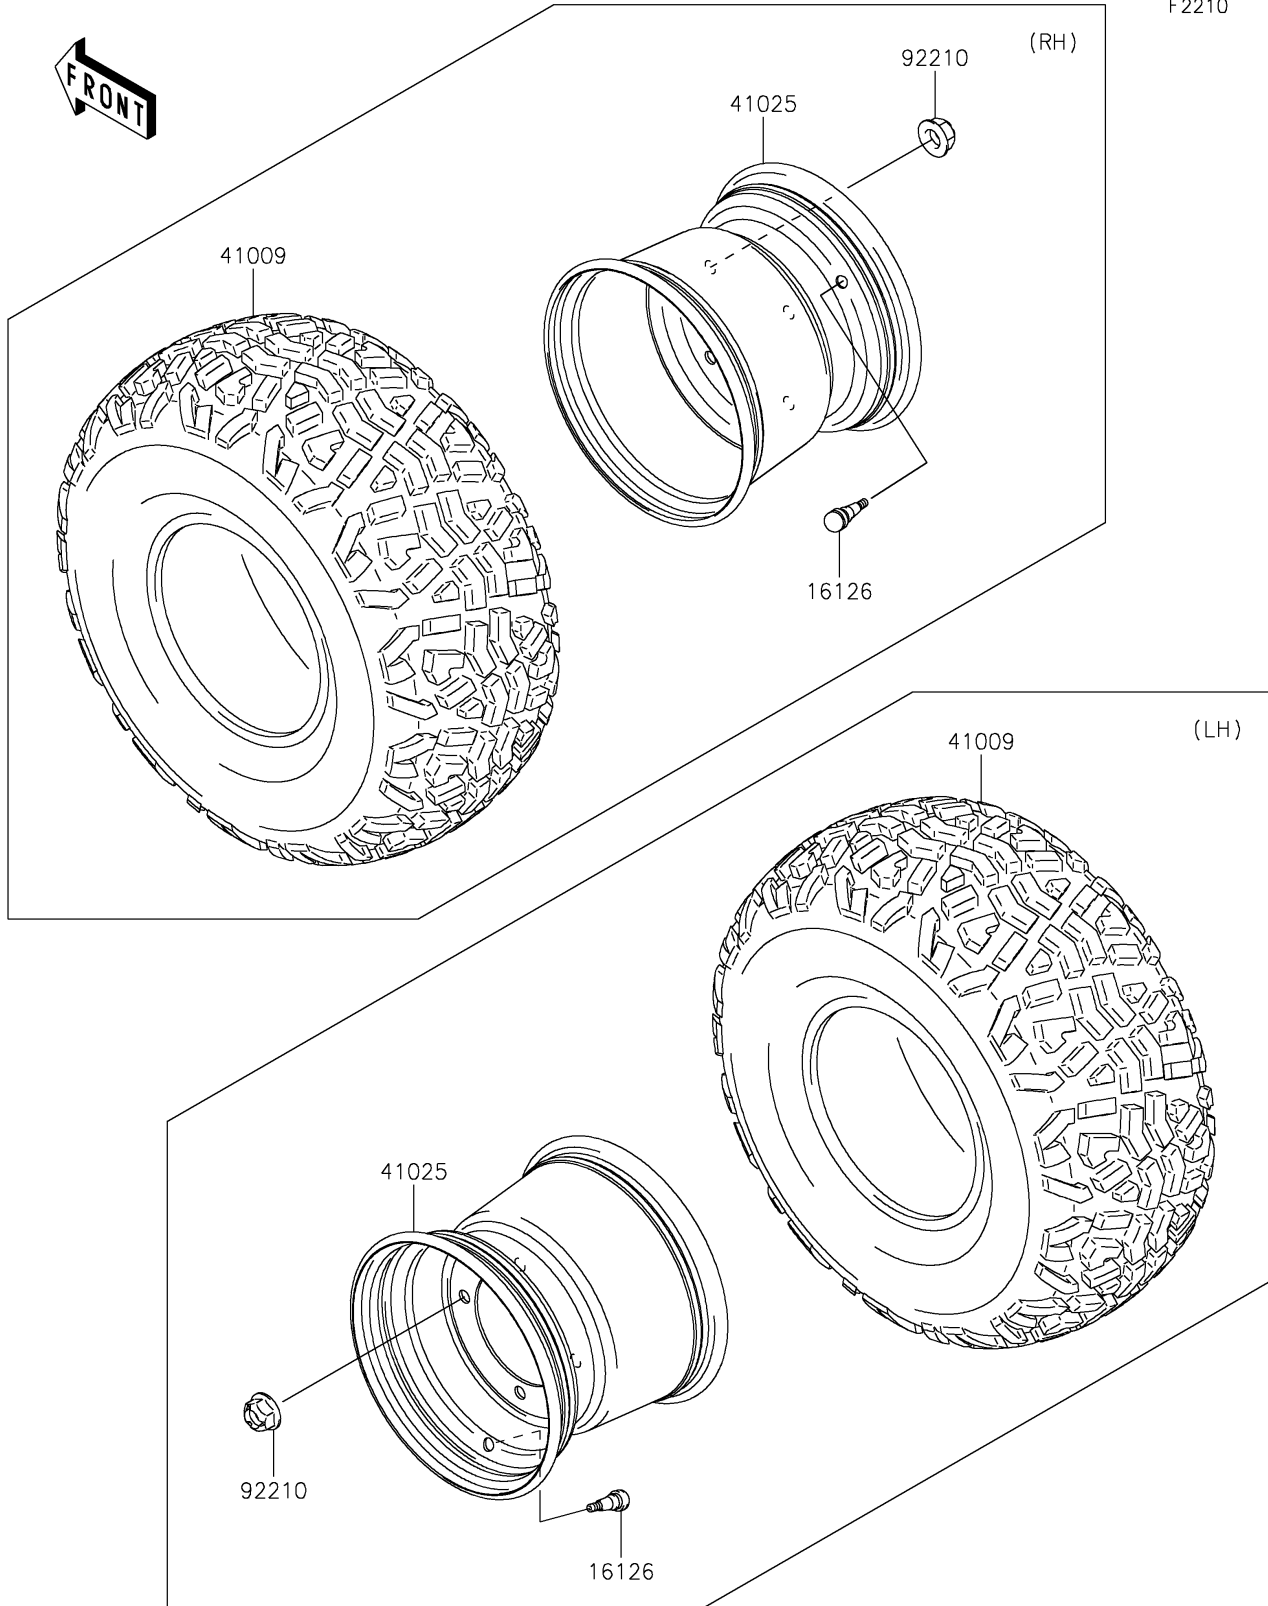

2021 MULE™ 4010 TRANS4x4® PARTS DIAGRAM

Wheels/Tires

F2210

2021 MULE™ 4010 TRANS4x4® PARTS LIST

Wheels/Tires

ITEM NAME	PART NUMBER	QUANTITY
VALVE (Ref # 16126)	16126-4001	4
TIRE,23X11.00-10 4PR (Ref # 41009)	41009-0294	4
RIM,10X8.5AT,F.S.BLACK (Ref # 41025)	41025-7504-397	4
NUT,12MM (Ref # 92210)	92210-0603	16