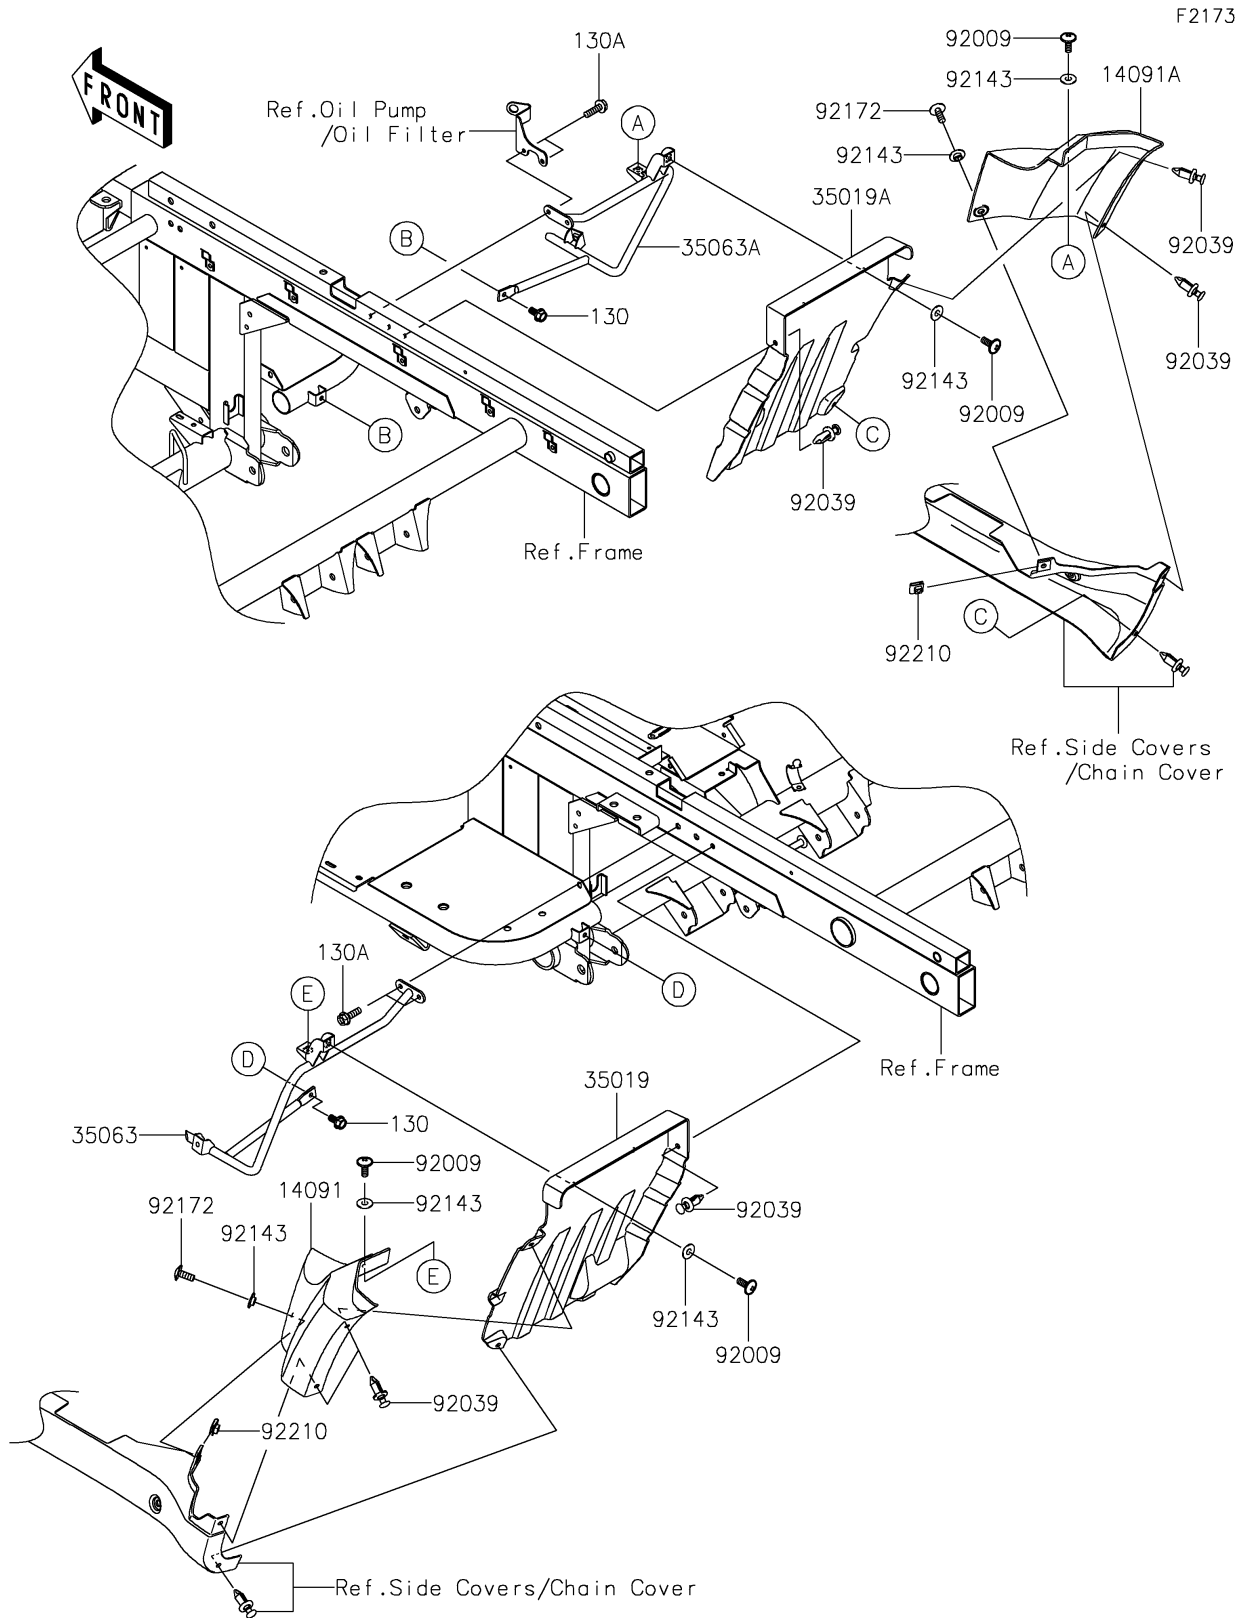

2021 MULE™ 4010 TRANS4x4® PARTS DIAGRAM

Flap

2021 MULE™ 4010 TRANS4x4® PARTS LIST

Flap

ITEM NAME	PART NUMBER	QUANTITY
COVER,REAR FENDER,LWR,LH,F.BLK (Ref # 14091)	14091-0819-6Z	1
COVER,REAR FENDER,LWR,RH,F.BLK (Ref # 14091A)	14091-0820-6Z	1
FLAP,RR,LH (Ref # 35019)	35019-0066	1
FLAP,RR,RH (Ref # 35019A)	35019-0067	1
STAY,RR,LH (Ref # 35063)	35063-0451	1
STAY,RR,RH (Ref # 35063A)	35063-0452	1
SCREW,6X16 (Ref # 92009)	92009-1621	4
RIVET (Ref # 92039)	92039-0776	6
COLLAR (Ref # 92143)	92143-1087	6
SCREW,TAPPING,6X20 (Ref # 92172)	92172-0488	2
NUT,LEAF SPRING,6MM (Ref # 92210)	92210-0624	2
BOLT-FLANGED,6X14 (Ref # 130)	130BA0614	2
BOLT-FLANGED,6X20 (Ref # 130A)	130BA0620	4