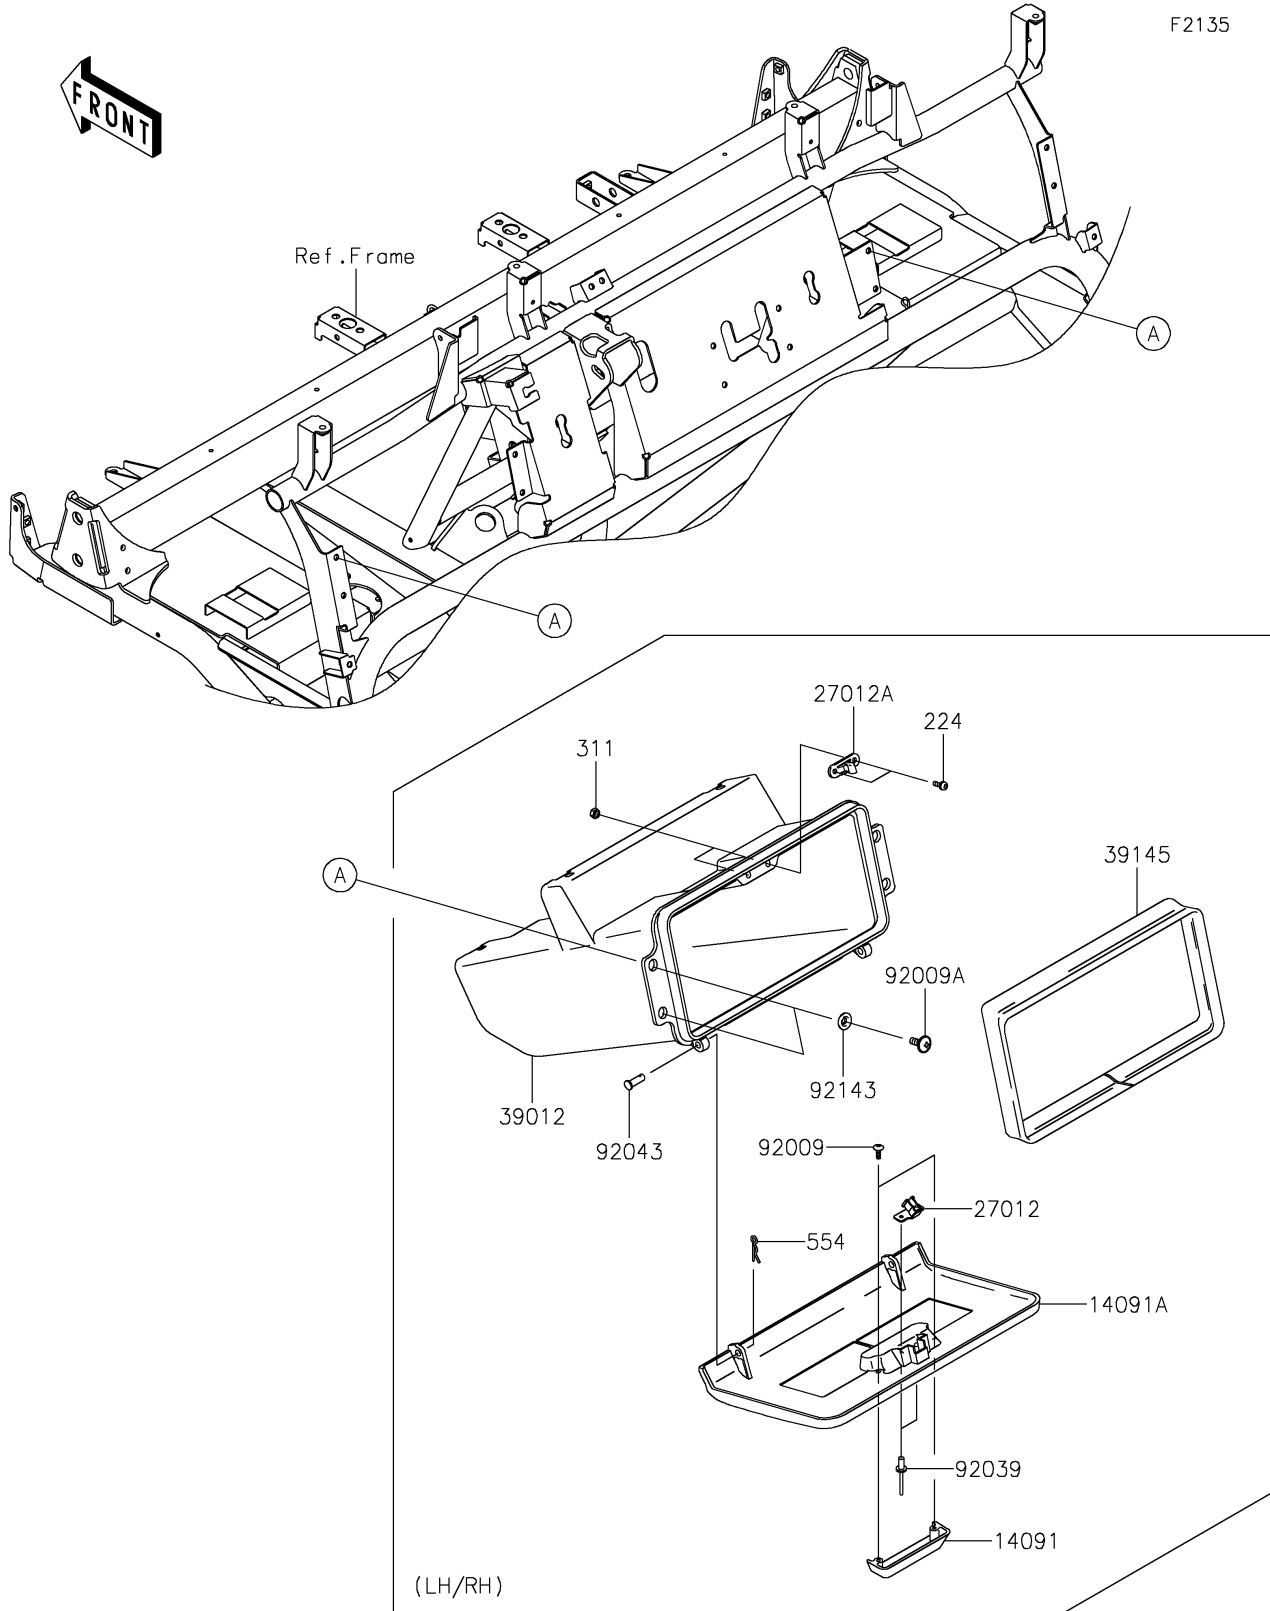

2021 MULE™ 4010 TRANS4x4® PARTS DIAGRAM

Front Box

F2135

2021 MULE™ 4010 TRANS4x4® PARTS LIST

Front Box

ITEM NAME	PART NUMBER	QUANTITY
COVER,STORAGE GRIP,F.BLACK (Ref # 14091)	14091-1659-6Z	2
COVER,CONTROL PANEL,F.BLACK (Ref # 14091A)	14091-1660-6Z	2
HOOK (Ref # 27012)	27012-1607	2
HOOK (Ref # 27012A)	27012-1612	2
CASE-STORAGE,F.BLACK (Ref # 39012)	39012-1061-6Z	2
TRIM-SEAL,L=774 (Ref # 39145)	39145-1130	2
SCREW,TAPPING,4X12 (Ref # 92009)	92009-1444	4
SCREW,6X16 (Ref # 92009A)	92009-1621	8
RIVET (Ref # 92039)	92039-1041	4
PIN,6X14.5 (Ref # 92043)	92043-125	4
COLLAR (Ref # 92143)	92143-1087	8
SCREW-PAN-WP-CROS,4X12 (Ref # 224)	224AB0412	4
NUT-HEX,4MM (Ref # 311)	311AA0400	4
PIN-SNAP,1.2X21.2 (Ref # 554)	554DA0600	4