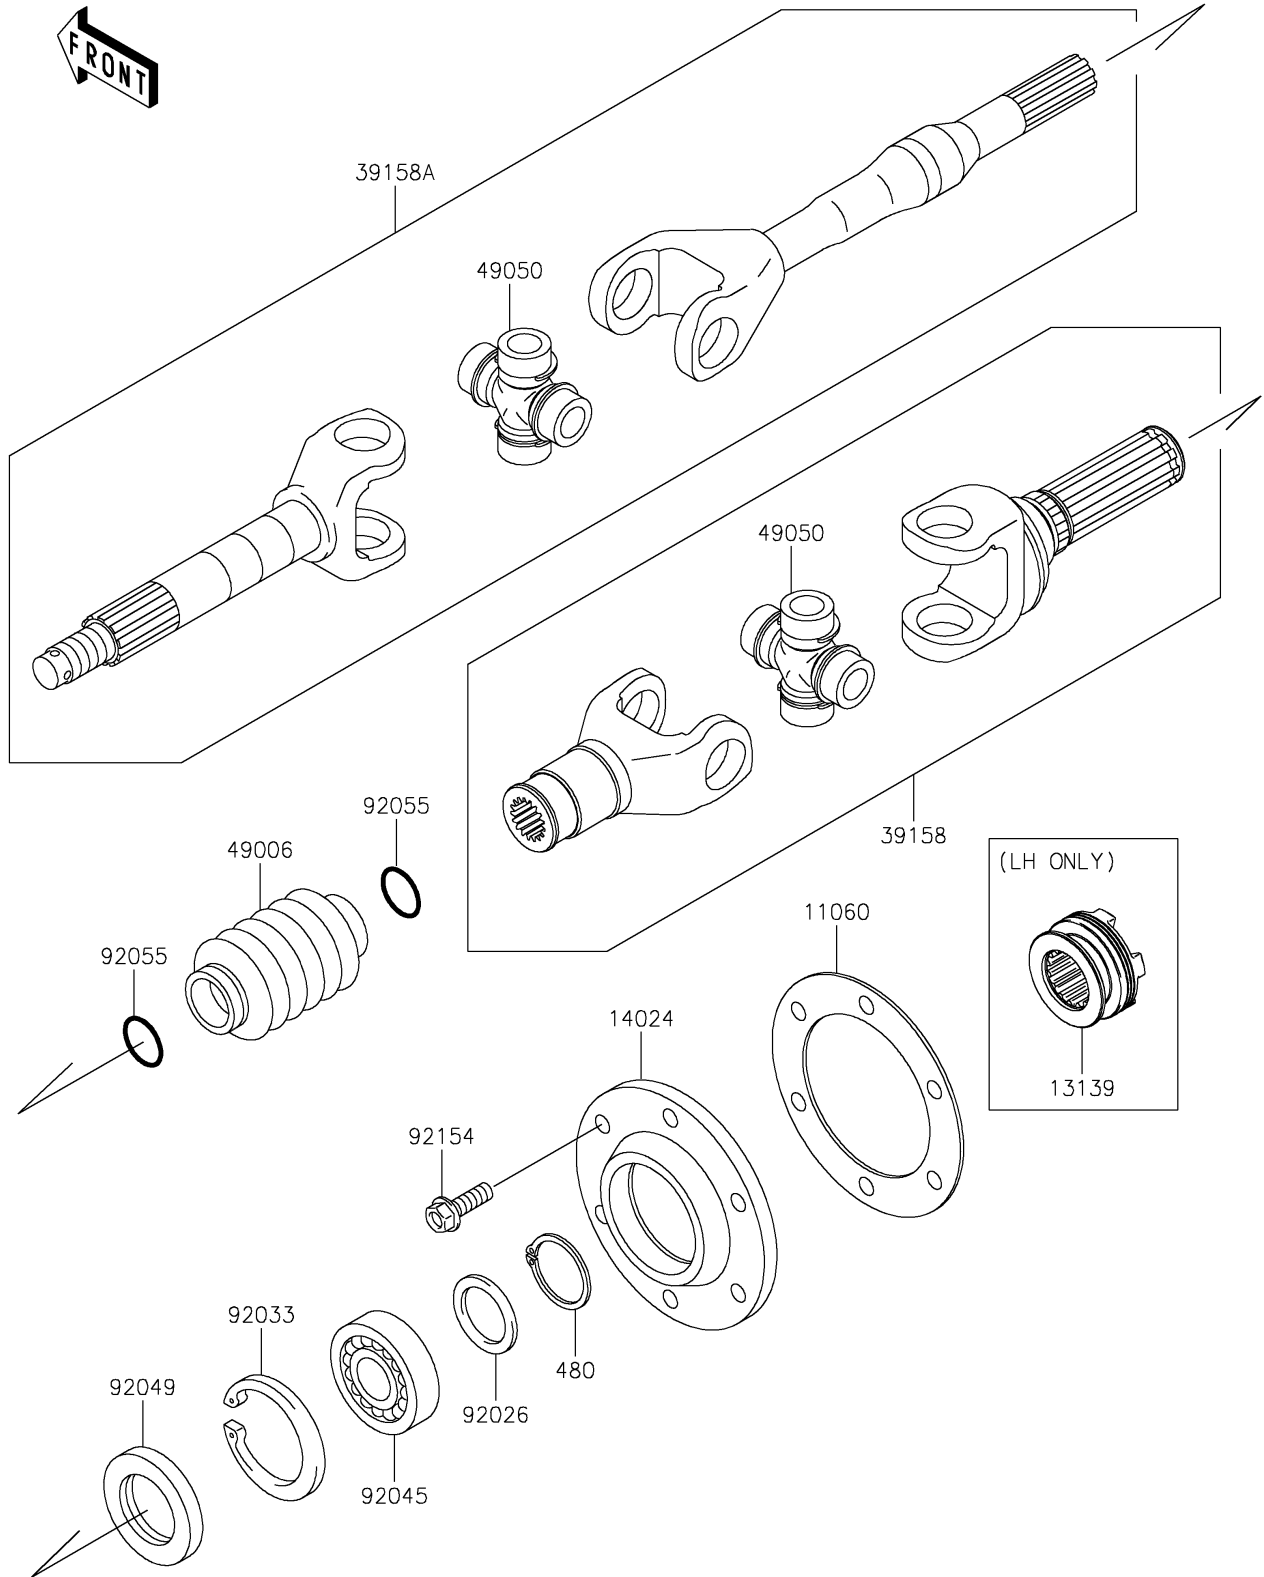

2021 MULE™ 4010 TRANS4x4® PARTS DIAGRAM

Drive Shaft-Rear

E3137

2021 MULE™ 4010 TRANS4x4® PARTS LIST

Drive Shaft-Rear

ITEM NAME	PART NUMBER	QUANTITY
GASKET,DRIVESHAFT COVER (Ref # 11060)	11060-1251	2
SHIFTER (Ref # 13139)	13139-0009	1
COVER,DRIVESHAFT (Ref # 14024)	14024-1560	2
SHAFT-ASSY-DRIVE,INSIDE (Ref # 39158)	39158-1119	2
SHAFT-ASSY-DRIVE (Ref # 39158A)	39158-1120	2
BOOT,DRIVE SHAFT (Ref # 49006)	49006-1257	2
SPIDER (Ref # 49050)	49050-0034	4
SPACER,28.1X38X2.6 (Ref # 92026)	92026-1489	2
RING-SNAP,55MM (Ref # 92033)	92033-1274	2
BEARING-BALL,6006 (Ref # 92045)	92045-1208	2
SEAL-OIL,TC35X55X8 (Ref # 92049)	92049-1298	2
RING-O,19.5X3.0 (Ref # 92055)	92055-1451	4
BOLT-FLANGED,8X25 (Ref # 92154)	92154-4079	12
CIRCLIP-TYPE-C,28MM (Ref # 480)	480J2800	2