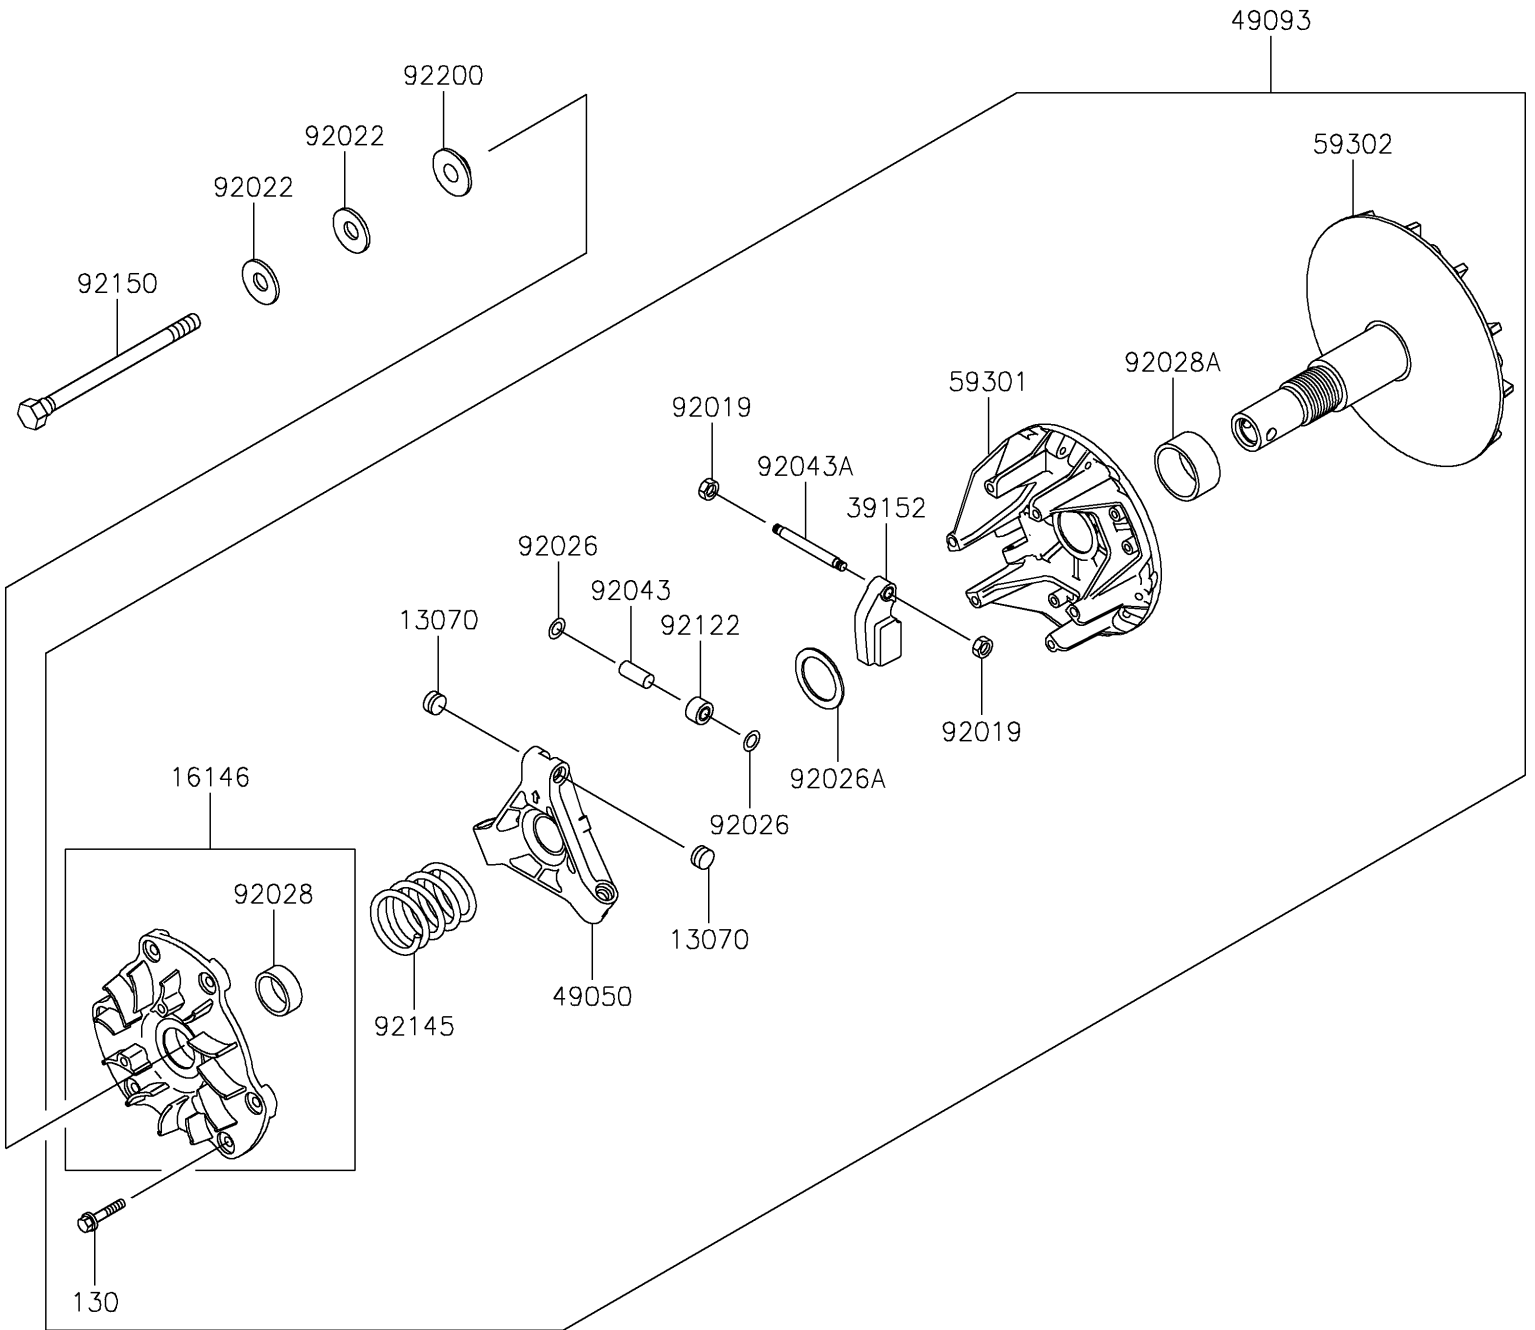

2021 MULE™ 4010 TRANS4x4® PARTS DIAGRAM

Drive Converter

E1391

2021 MULE™ 4010 TRANS4x4® PARTS LIST

Drive Converter

ITEM NAME	PART NUMBER	QUANTITY
GUIDE (Ref # 13070)	13070-1330	6
COVER-ASSY (Ref # 16146)	16146-1219	1
WEIGHT-RAMP (Ref # 39152)	39152-1078	3
SPIDER (Ref # 49050)	49050-0018	1
CONVERTER-ASSY-DRIVE (Ref # 49093)	49093-0025	1
SHEAVE-MOVABLE (Ref # 59301)	59301-0016	1
SHEAVE-COMP (Ref # 59302)	59302-1085	1
NUT,LOCK,6MM (Ref # 92019)	92019-008	6
WASHER,SPECIAL CONICAL (Ref # 92022)	92022-1901	2
SPACER (Ref # 92026)	92026-1512	6
SPACER,32.3X44.3X3.6 (Ref # 92026A)	92026-1591	1
BUSHING (Ref # 92028)	92028-1861	1
BUSHING (Ref # 92028A)	92028-1864	1
PIN (Ref # 92043)	92043-1572	3
PIN (Ref # 92043A)	92043-1573	3
ROLLER (Ref # 92122)	92122-1204	3
SPRING,YELLOW PAINT (Ref # 92145)	92145-0639	1
BOLT,12X163.5 (Ref # 92150)	92150-1008	1
WASHER (Ref # 92200)	92200-1401	1
BOLT-FLANGED,6X30 (Ref # 130)	130CA0630	6