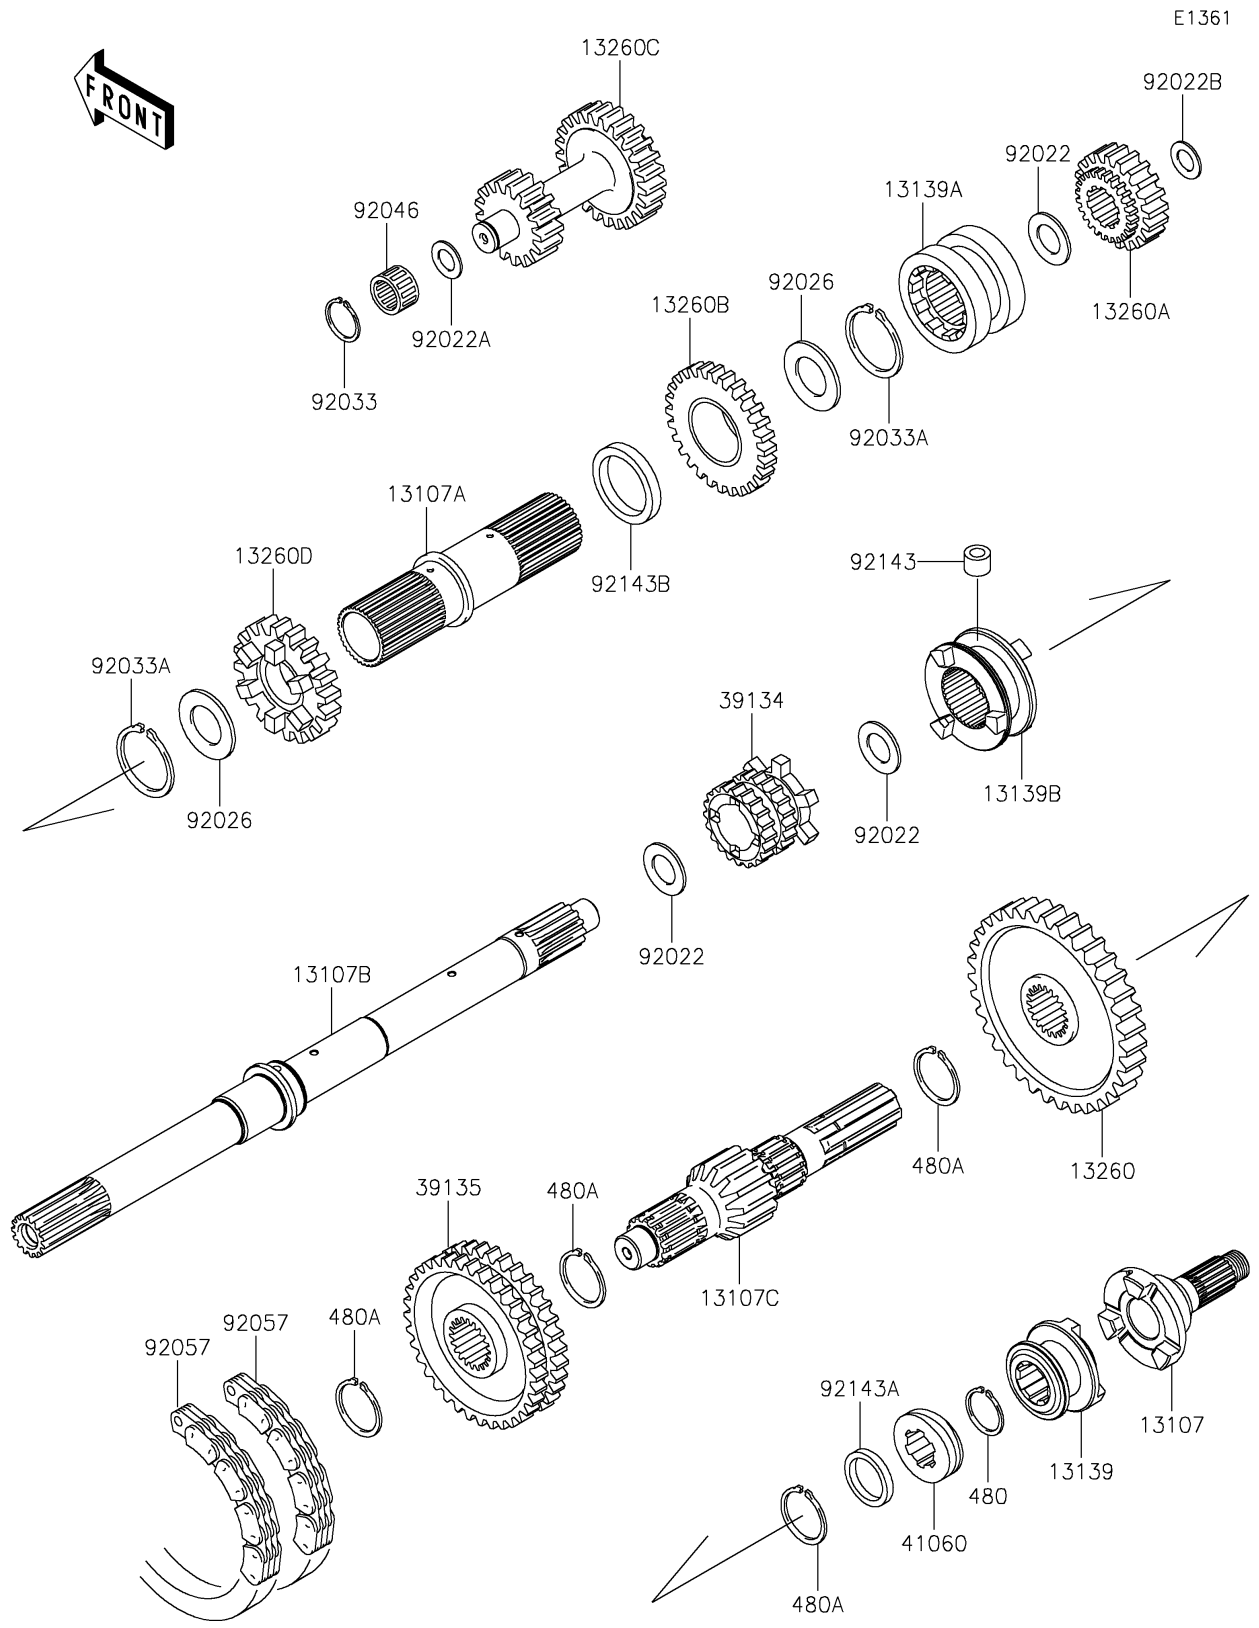

2021 MULE™ 4010 TRANS4x4® PARTS DIAGRAM

Transmission

2021 MULE™ 4010 TRANS4x4® PARTS LIST

Transmission

ITEM NAME	PART NUMBER	QUANTITY
SHAFT,2WD/4WD (Ref # 13107)	13107-0106	1
SHAFT,INPUT OUTER (Ref # 13107A)	13107-1309	1
SHAFT,INPUT (Ref # 13107B)	13107-1470	1
SHAFT,OUTPUT,14T (Ref # 13107C)	13107-1517	1
SHIFTER,2WD/4WD (Ref # 13139)	13139-0010	1
SHIFTER,SPEED,HI/LOW (Ref # 13139A)	13139-1069	1
SHIFTER,FR/RR (Ref # 13139B)	13139-1072	1
GEAR,OUTPUT REVERSE,51T (Ref # 13260)	13260-1288	1
GEAR,INPUT REDUCTION,20T (Ref # 13260A)	13260-1289	1
GEAR,INPUT REDUCTION,28T (Ref # 13260B)	13260-1290	1
GEAR,REDUCTION,17T&25T (Ref # 13260C)	13260-1291	1
GEAR,INPUT 28T (Ref # 13260D)	13260-1462	1
SPROCKET-DRIVE,20T (Ref # 39134)	39134-1055	1
SPROCKET-DRIVEN,41T (Ref # 39135)	39135-1055	1
GEAR-METER SCREW (Ref # 41060)	41060-1147	1
WASHER,25.3X33X1 (Ref # 92022)	92022-1109	3
WASHER,17.3X28X1 (Ref # 92022A)	92022-255	1
WASHER,17.3X30X1.4 (Ref # 92022B)	92022-270	1
SPACER,35.3X44X0.5 (Ref # 92026)	92026-1375	2
RING-SNAP (Ref # 92033)	92033-032	1
RING-SNAP (Ref # 92033A)	92033-1269	2
BEARING-NEEDLE,K17X23X13.8 (Ref # 92046)	92046-1184	1
CHAIN,REVERSE,81RH2520,54L (Ref # 92057)	92057-1364	2
COLLAR,8X14X10.5 (Ref # 92143)	92143-1497	1
COLLAR,25X32X4.5 (Ref # 92143A)	92143-1597	1
COLLAR (Ref # 92143B)	92143-1599	1
CIRCLIP-TYPE-C,25MM (Ref # 480)	480J2500	1
CIRCLIP-TYPE-C,30MM (Ref # 480A)	480J3000	4