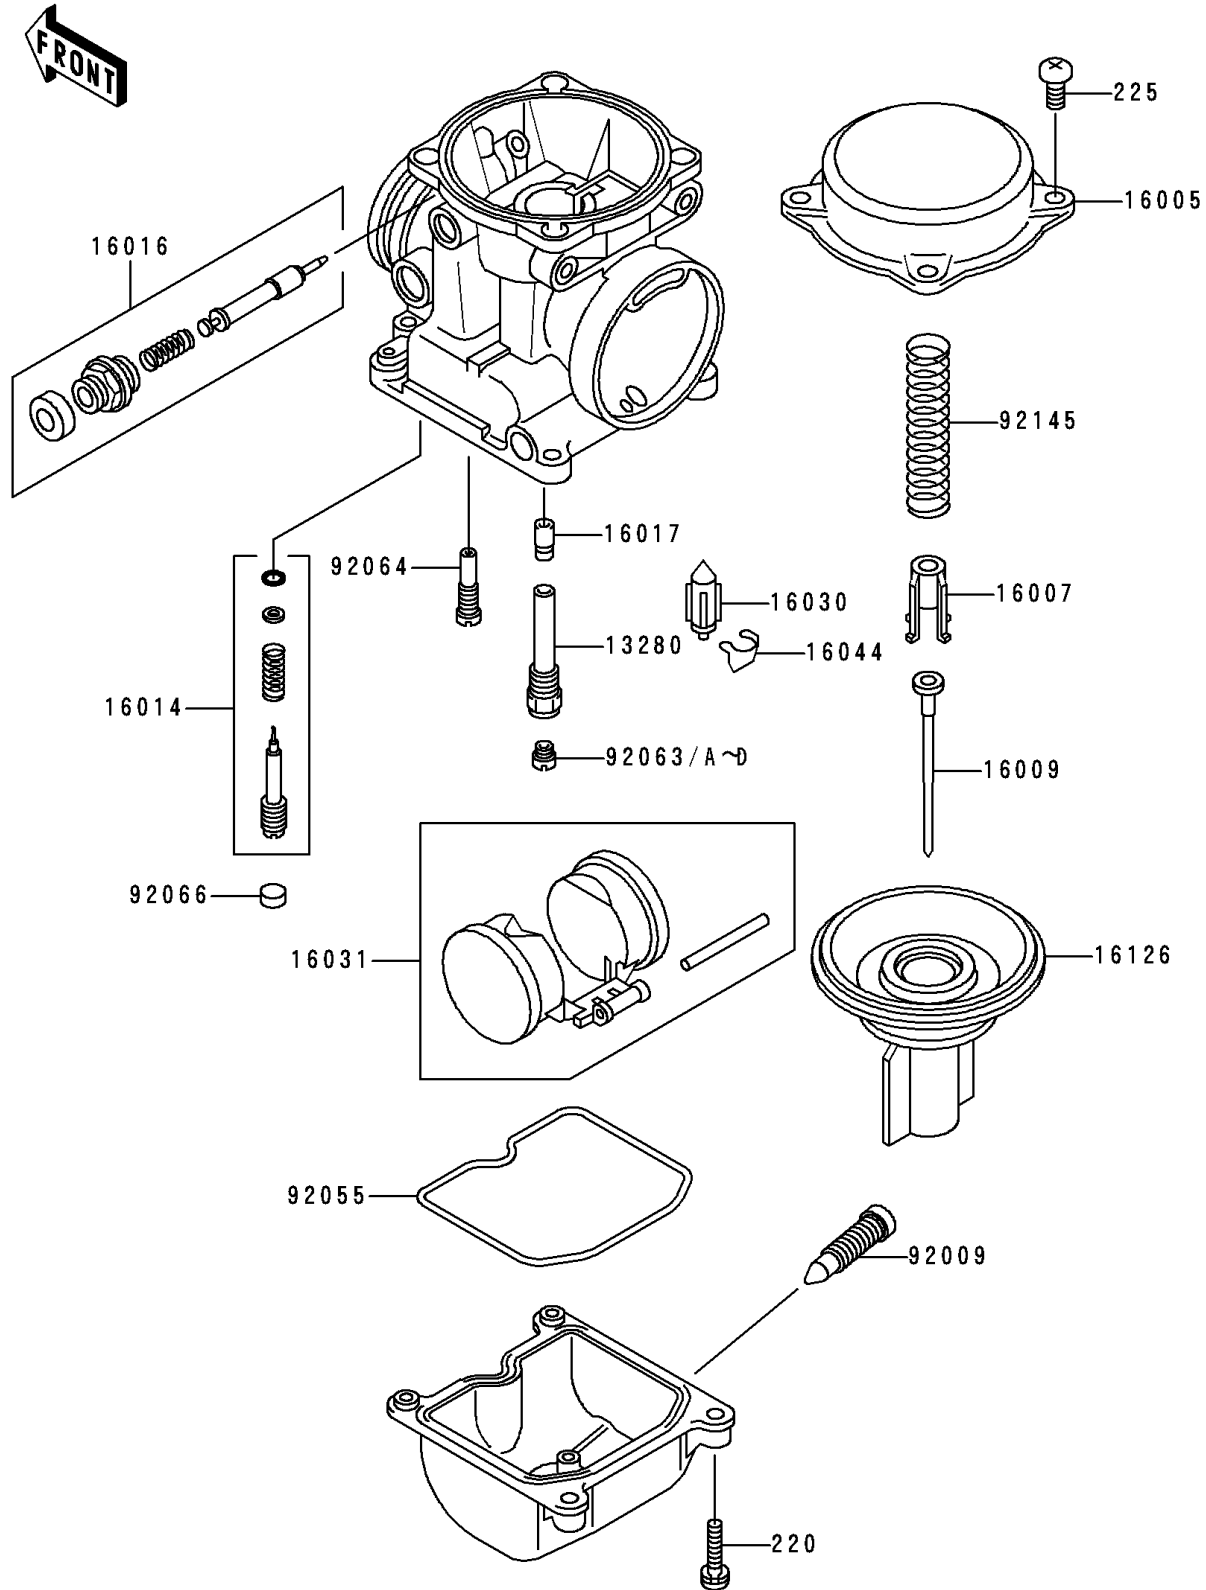

1999 ZRX1100 PARTS DIAGRAM

Carburetor Parts

E1612

1999 ZRX1100 PARTS LIST

Carburetor Parts

ITEM NAME	PART NUMBER	QUANTITY
SCREW-PAN-CROS (Ref # 220)	220D0414	16
SCREW-PAN-WSP-CROS (Ref # 225)	225C0418	15
HOLDER,NEEDLE JET (Ref # 13280)	13280-1054	4
TOP-CHAMBER,MIXING (Ref # 16005)	16005-1054	4
SEAT-SPRING,VALVE (Ref # 16007)	16007-1117	4
NEEDLE-JET,N3RK (Ref # 16009)	16009-1944	4
SCREW-PILOT AIR (Ref # 16014)	16014-1080	4
PLUNGER,STARTER (Ref # 16016)	16016-1090	4
JET-NEEDLE (Ref # 16017)	16017-1265	4
VALVE-FLOAT (Ref # 16030)	16030-1057	4
FLOAT (Ref # 16031)	16031-1077	4
CLAMP,FLOAT VALVE (Ref # 16044)	16044-007	4
VALVE,VACUUM (Ref # 16126)	16126-1338	4
SCREW,DRAIN,M6X0.75 (Ref # 92009)	92009-1551	4
RING-O,FLOAT CHAMBER (Ref # 92055)	92055-1222	4
JET-MAIN,#95 (Ref # 92063)	92063-1001	4
JET-MAIN,#90 (Ref # 92063A)	92063-1003	4
JET-MAIN,#92 (Ref # 92063B)	92063-1004	4
JET-MAIN,#98 (Ref # 92063C)	92063-1005	4
JET-MAIN,#100 (Ref # 92063D)	92063-1008	4
JET-PILOT,#35 (Ref # 92064)	92064-1101	4
PLUG,PILOT AIR SCREW,6.9X2 (Ref # 92066)	92066-1051	4
SPRING,VACUUM VALVE (Ref # 92145)	92145-1064	4