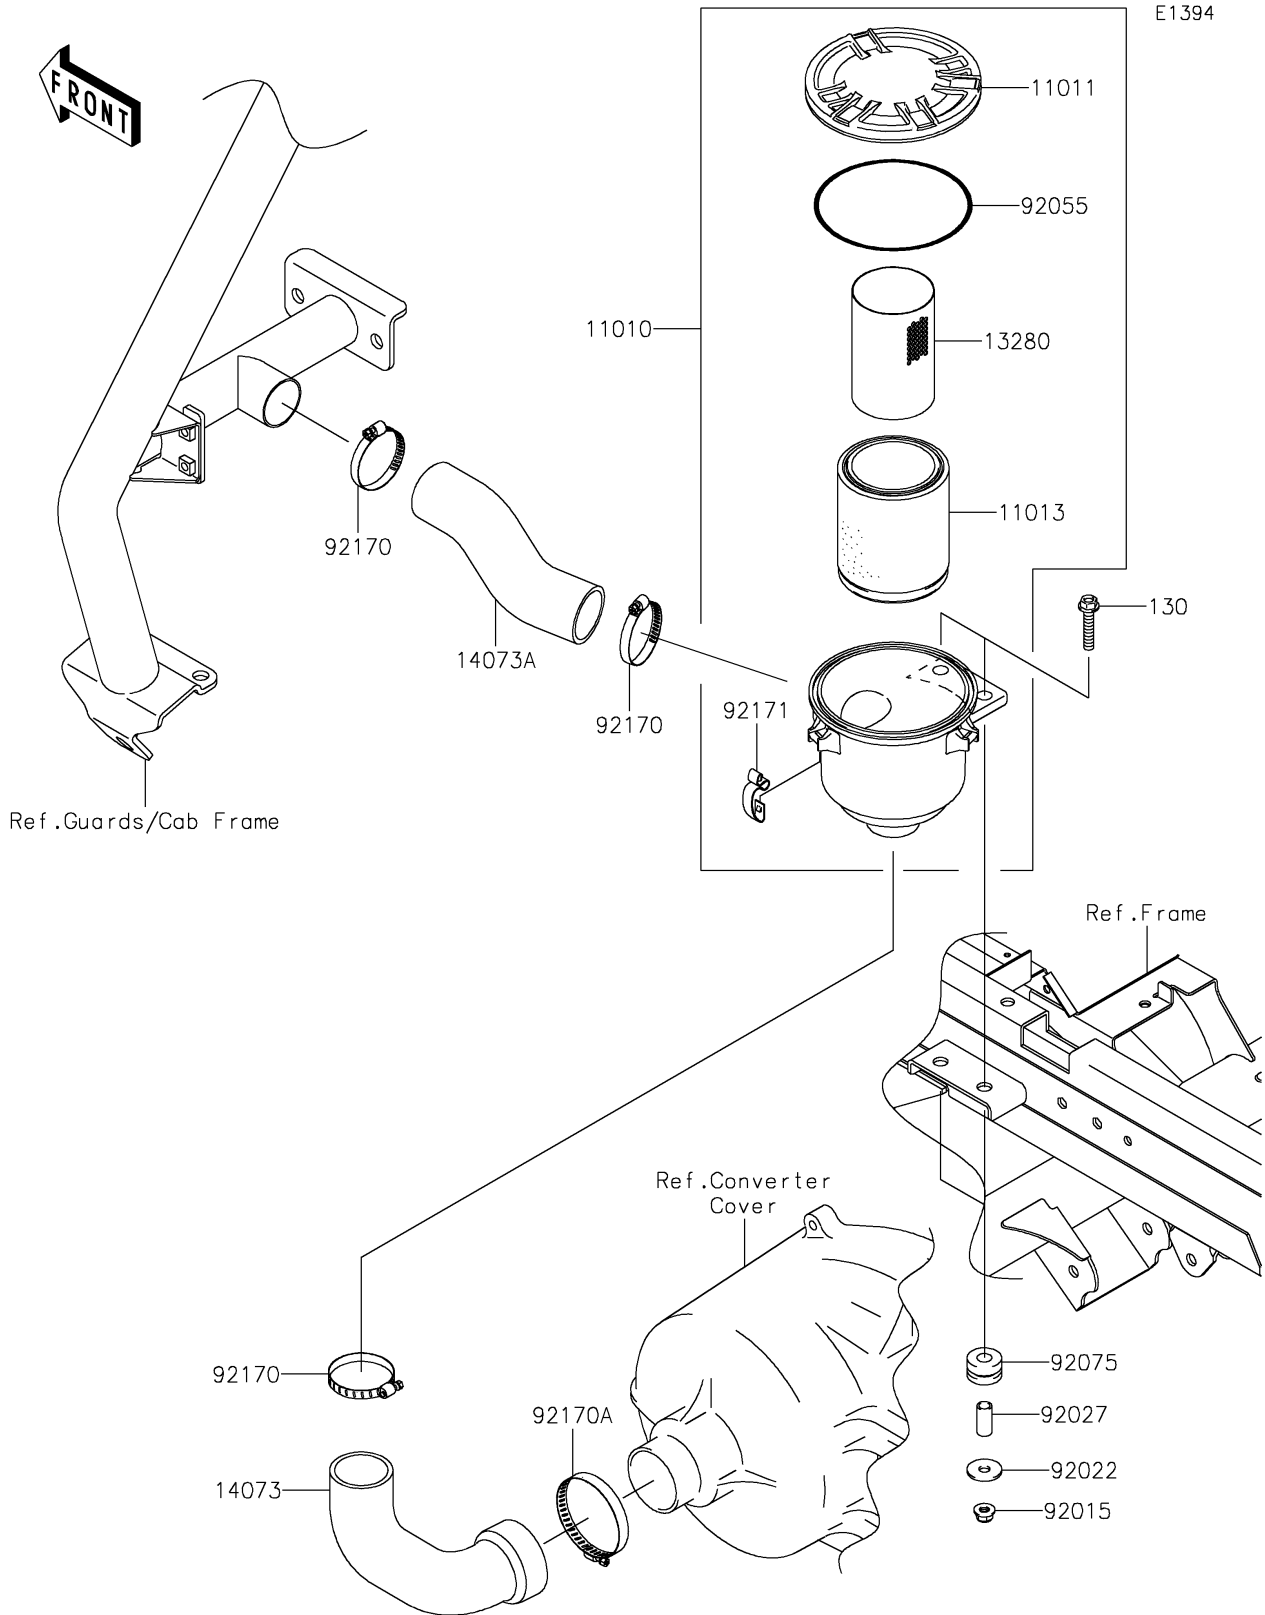

# 2020 MULE™ 4010 TRANS4x4® PARTS DIAGRAM

Air Cleaner-Belt Converter

## 2020 MULE™ 4010 TRANS4x4® PARTS LIST

### Air Cleaner-Belt Converter

ITEM NAME	PART NUMBER	QUANTITY
FILTER-ASSY-AIR (Ref # 11010)	11010-0172	1
CASE-AIR FILTER,CAP (Ref # 11011)	11011-0135	1
ELEMENT-AIR FILTER (Ref # 11013)	11013-0037	1
HOLDER (Ref # 13280)	13280-0312	1
DUCT,AIR FILTER-CVT (Ref # 14073)	14073-0198	1
DUCT,BAR-AIR FILTER (Ref # 14073A)	14073-0237	1
NUT,8MM (Ref # 92015)	92015-1432	2
WASHER,9X28X2.3 (Ref # 92022)	92022-1632	2
COLLAR (Ref # 92027)	92027-4012	2
RING-O,122X4 (Ref # 92055)	92055-0167	1
DAMPER (Ref # 92075)	92075-1736	2
CLAMP (Ref # 92170)	92170-1674	3
CLAMP (Ref # 92170A)	92170-1764	1
CLAMP (Ref # 92171)	92171-0225	3
BOLT-FLANGED,8X40 (Ref # 130)	130BA0840	2