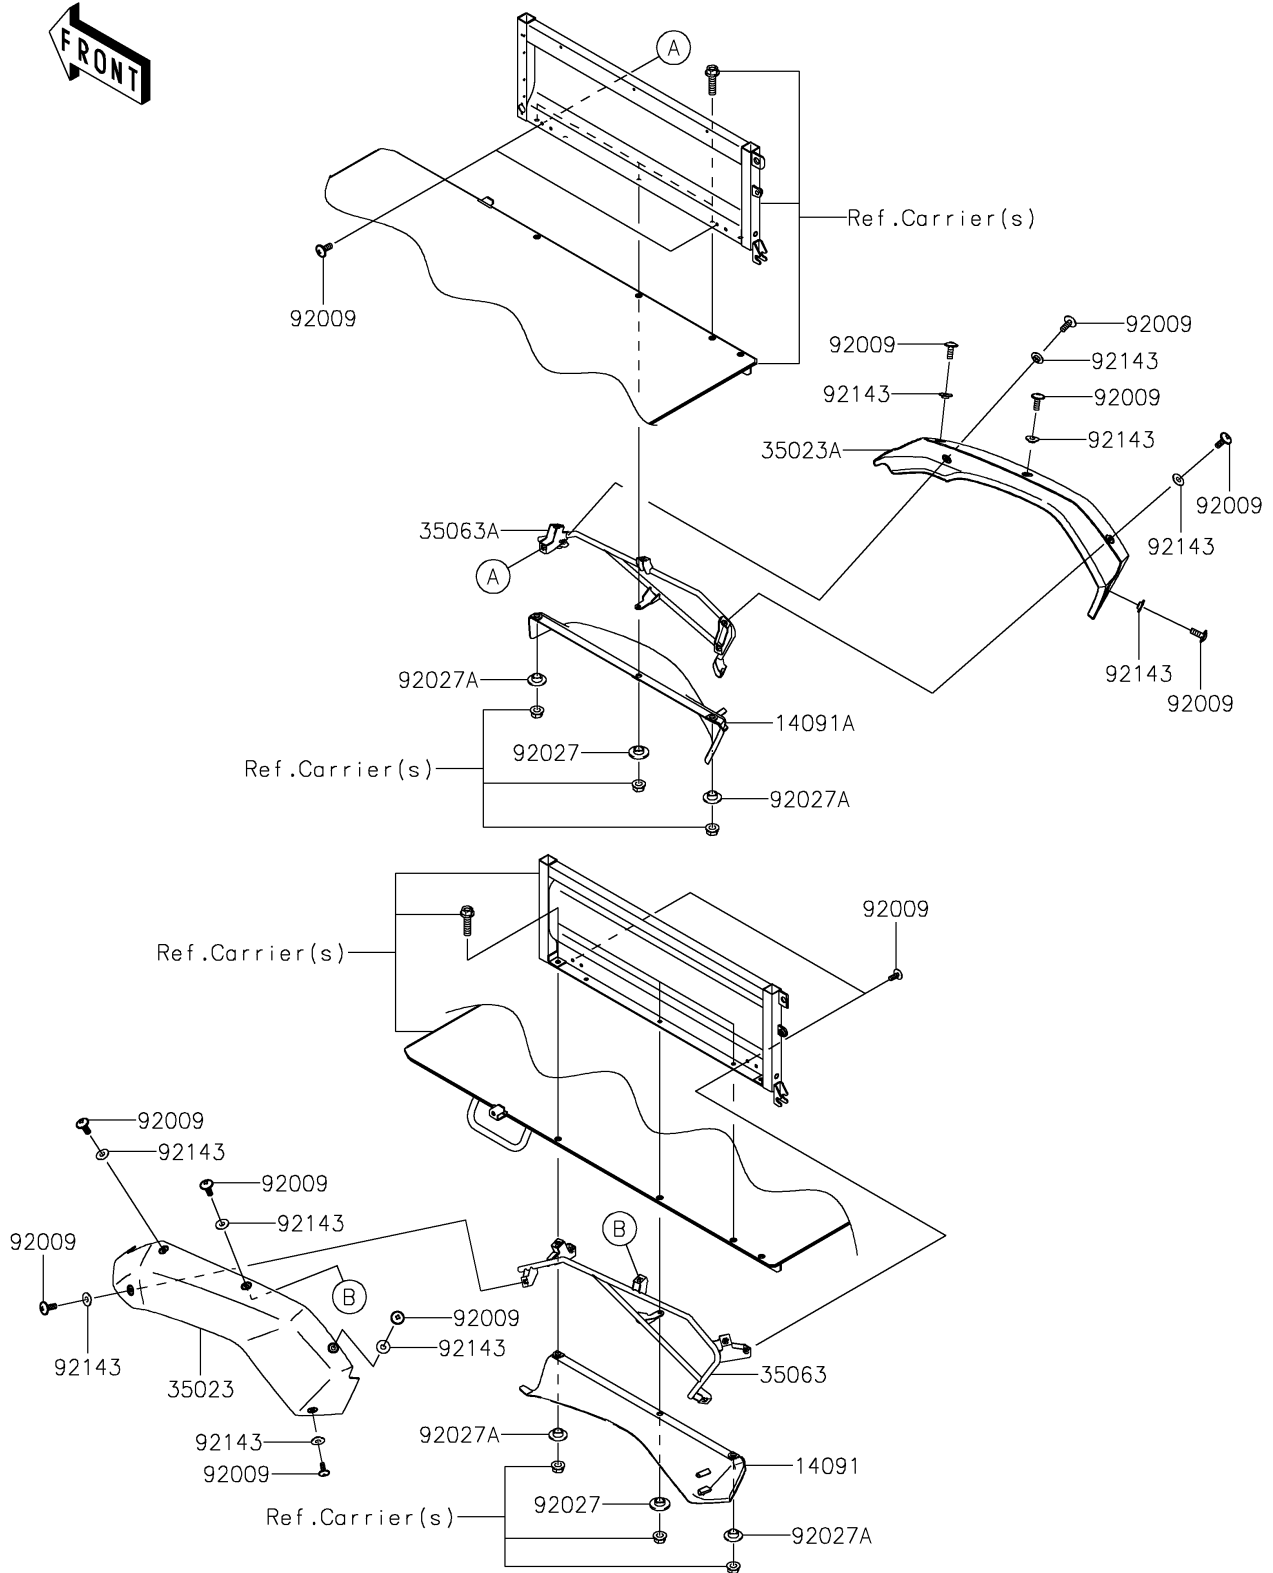

2020 MULE™ 4010 TRANS4x4® CAMO PARTS DIAGRAM

Rear Fender(s)

F2172

2020 MULE™ 4010 TRANS4x4® CAMO PARTS LIST

Rear Fender(s)

ITEM NAME	PART NUMBER	QUANTITY
COVER,FENDER,INSIDE,RR,LH (Ref # 14091)	14091-1634	1
COVER,FENDER,INSIDE,RR,RH (Ref # 14091A)	14091-1635	1
FENDER-REAR,LH,F.BLACK (Ref # 35023)	35023-0121-6Z	1
FENDER-REAR,RH,F.BLACK (Ref # 35023A)	35023-0122-6Z	1
STAY,RR,LH (Ref # 35063)	35063-0449	1
STAY,RR,RH (Ref # 35063A)	35063-0450	1
SCREW,6X16 (Ref # 92009)	92009-1621	14
COLLAR (Ref # 92027)	92027-1354	2
COLLAR (Ref # 92027A)	92027-1908	4
COLLAR (Ref # 92143)	92143-1087	10