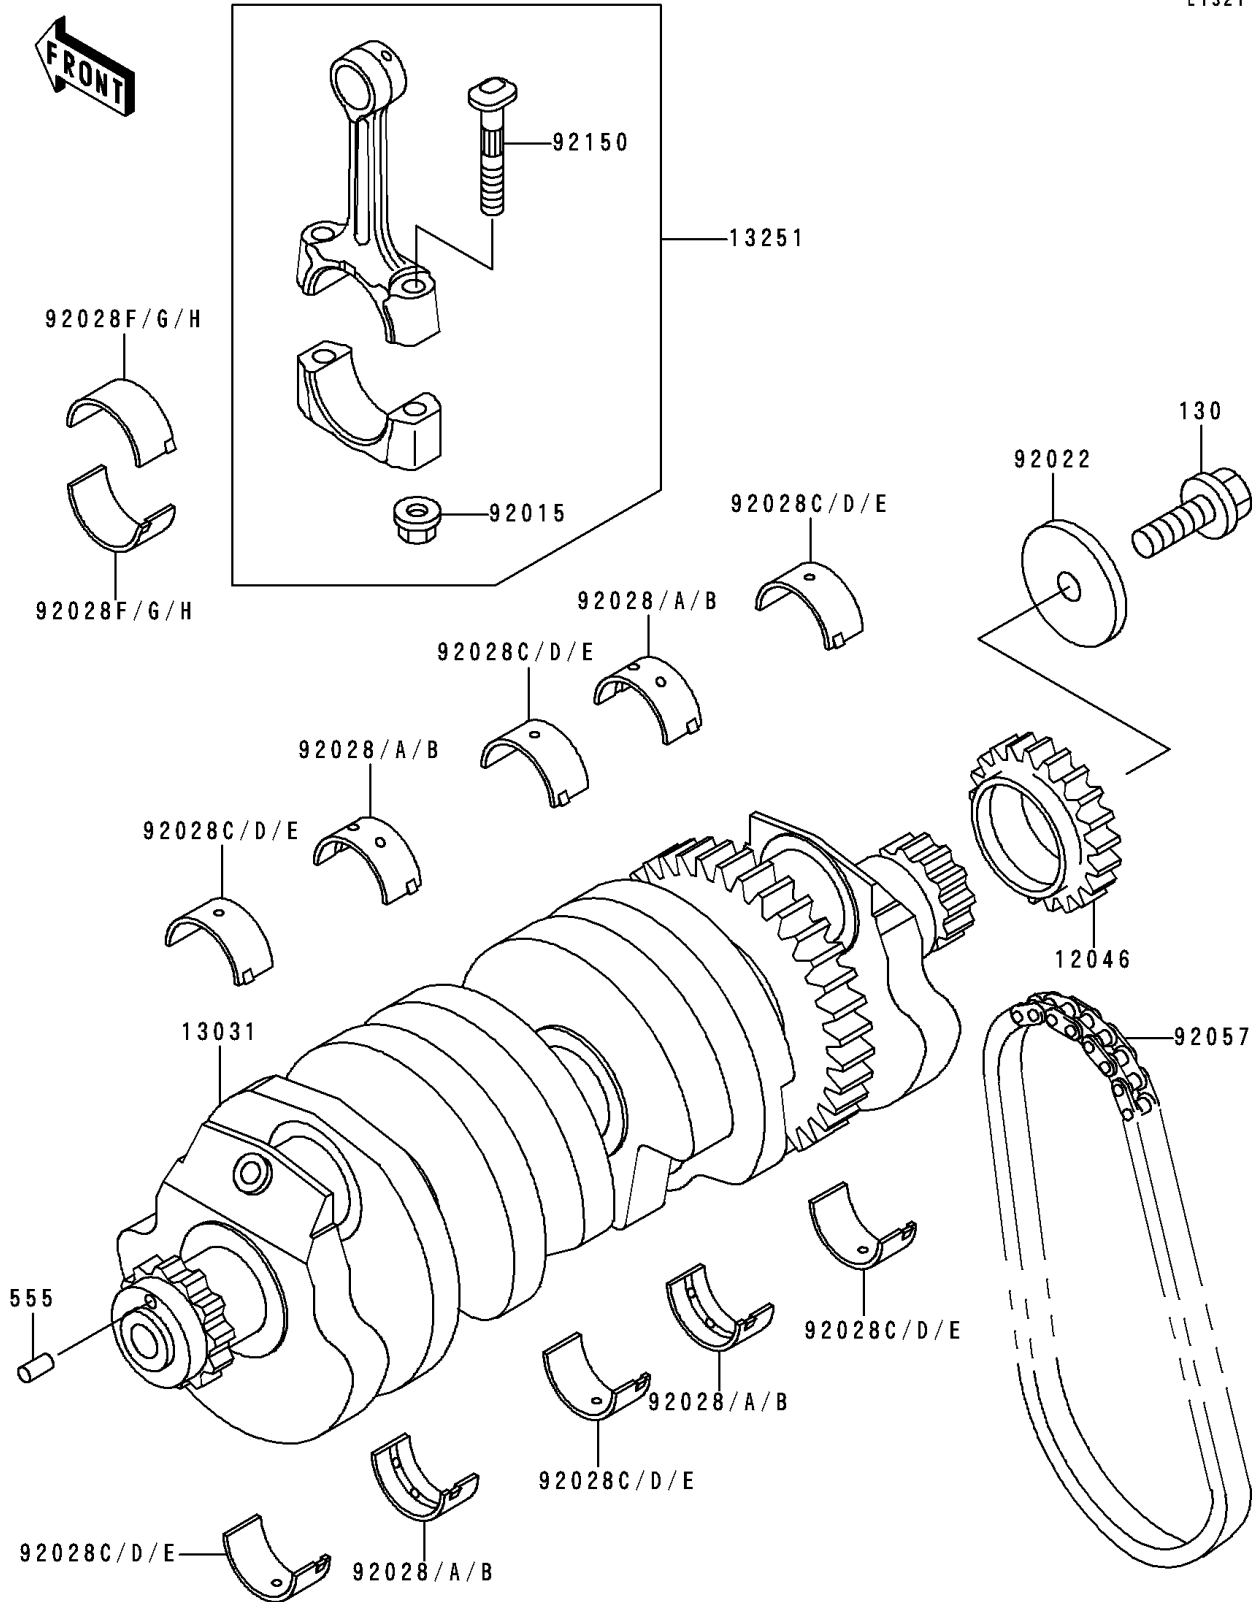

1999 ZRX1100 PARTS DIAGRAM

Crankshaft

E1321

1999 ZRX1100 PARTS LIST

Crankshaft

ITEM NAME	PART NUMBER	QUANTITY
BOLT-FLANGED,8X25 (Ref # 130)	130G0825	1
PIN-SPRING (Ref # 555)	555A0412	1
SPROCKET,21T (Ref # 12046)	12046-1084	1
CRANKSHAFT-COMP (Ref # 13031)	13031-1455	1
ROD-ASSY-CONNECTING,L (Ref # 13251)	13251-1102-LL	4
NUT,CONNECTING ROD (Ref # 92015)	92015-1559	8
WASHER,8.5X36X4 (Ref # 92022)	92022-1633	1
BUSHING,CRANKSHAFT,BLUE (Ref # 92028)	92028-1100	AR
BUSHING,CRANKSHAFT,BLACK (Ref # 92028A)	92028-1101	AR
BUSHING,CRANKSHAFT,BROWN (Ref # 92028B)	92028-1102	AR
BUSHING,CRANKSHAFT,BLUE (Ref # 92028C)	92028-1272	AR
BUSHING,CRANKSHAFT,BLACK (Ref # 92028D)	92028-1273	AR
BUSHING,CRANKSHAFT,BROWN (Ref # 92028E)	92028-1274	AR
BUSHING,CONNECTING ROD,BLACK (Ref # 92028F)	92028-1679	AR
BUSHING,CONNECTING ROD,BLUE (Ref # 92028G)	92028-1680	AR
BUSHING,CONNECTING ROD,WHITE (Ref # 92028H)	92028-1681	AR
CHAIN,GENERATOR (Ref # 92057)	92057-1209	1
BOLT,CONNECTING ROD,9MM (Ref # 92150)	92150-1362	8