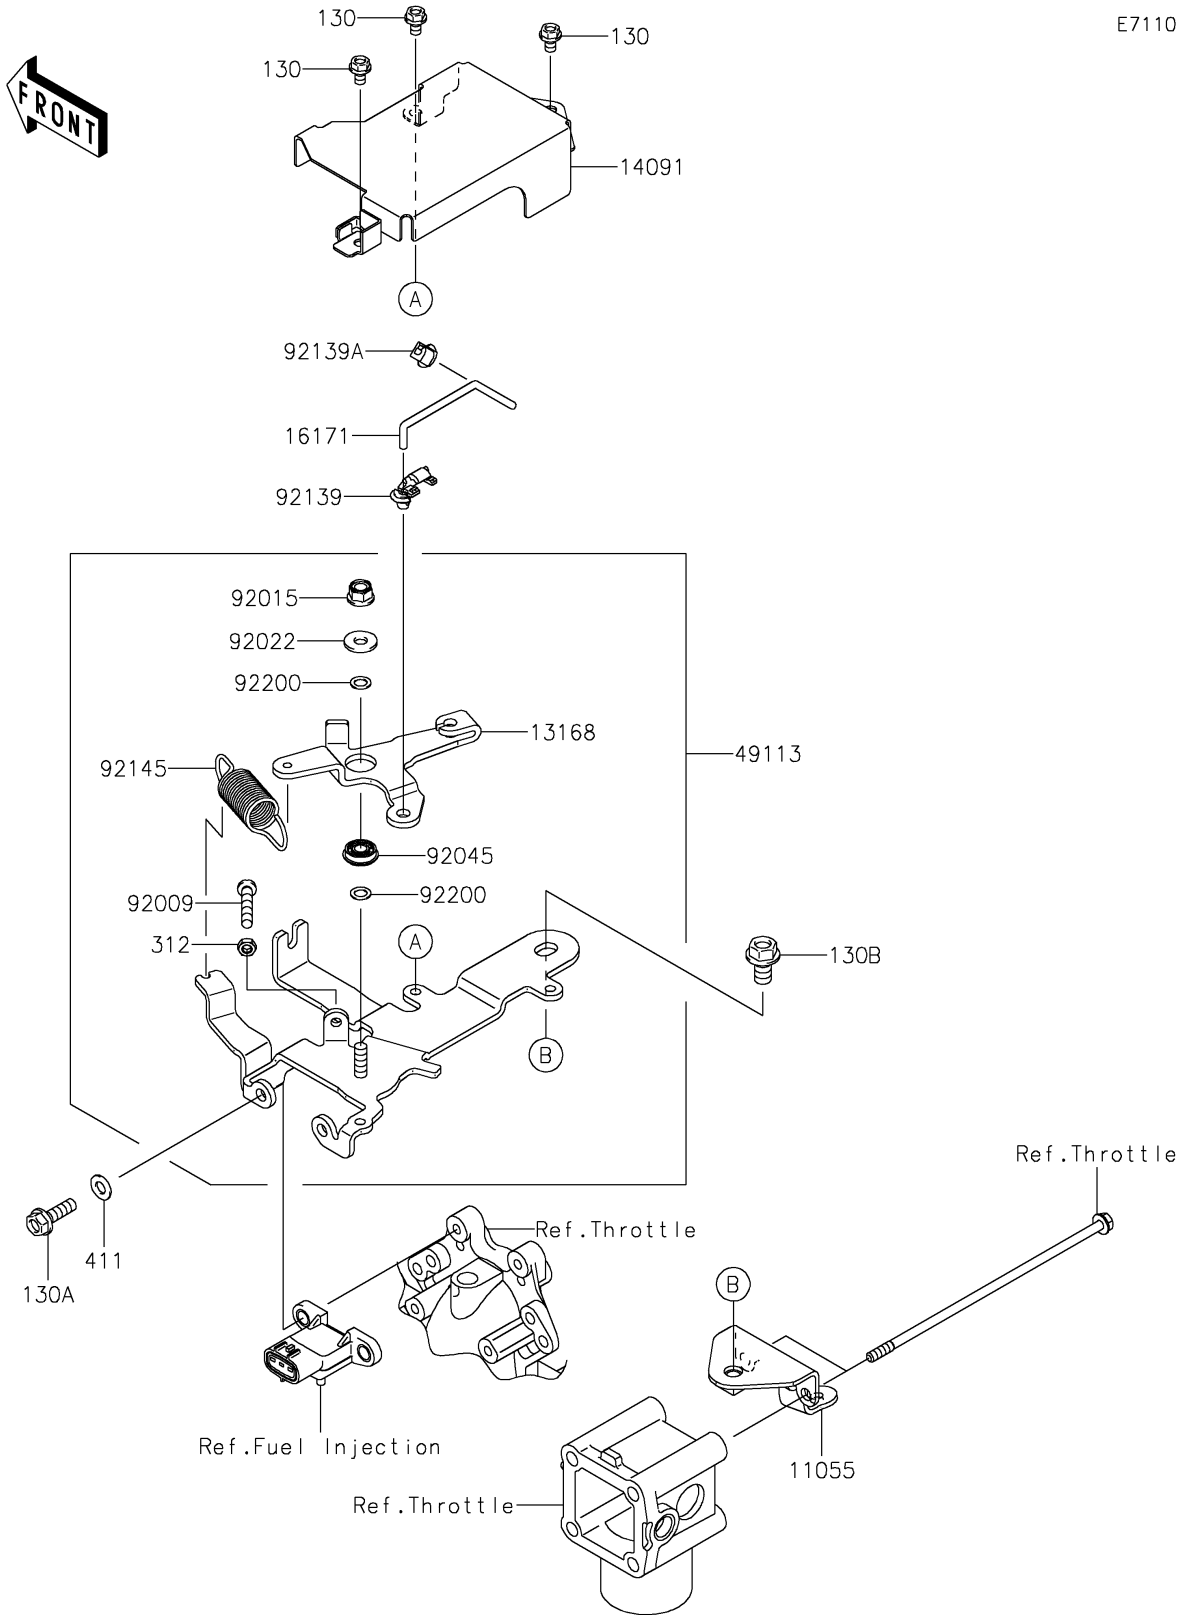

2020 MULE™ 4010 TRANS4x4® CAMO PARTS DIAGRAM

Control

E7110

2020 MULE™ 4010 TRANS4x4® CAMO PARTS LIST

Control

ITEM NAME	PART NUMBER	QUANTITY
BRACKET (Ref # 11055)	11055-2020	1
LEVER (Ref # 13168)	13168-2509	1
COVER,CONTROL PANEL (Ref # 14091)	14091-1757	1
LINK (Ref # 16171)	16171-2105	1
PANEL-COMP-CONTROL (Ref # 49113)	49113-2211	1
SCREW,5X30 (Ref # 92009)	92009-2381	1
NUT,LOCK,FLANGED,6MM (Ref # 92015)	92015-1339	1
WASHER (Ref # 92022)	92022-2247	1
BEARING-BALL,696ZZ1NR MC3 (Ref # 92045)	92045-2223	1
BUSHING,CONT-PANEL (Ref # 92139)	92139-2060	1
BUSHING,THROTTLE-BODY (Ref # 92139A)	92139-2061	1
SPRING (Ref # 92145)	92145-2186	1
WASHER,6.2X10X0.5 (Ref # 92200)	92200-2083	2
BOLT-FLANGED,5X8 (Ref # 130)	130BA0508	3
BOLT-FLANGED,6X20 (Ref # 130A)	130BA0620	2
BOLT-FLANGED,8X14 (Ref # 130B)	130BA0814	1
NUT-HEX,5MM (Ref # 312)	312AA0500	1
WASHER-PLAIN,6MM (Ref # 411)	411AB0600	2