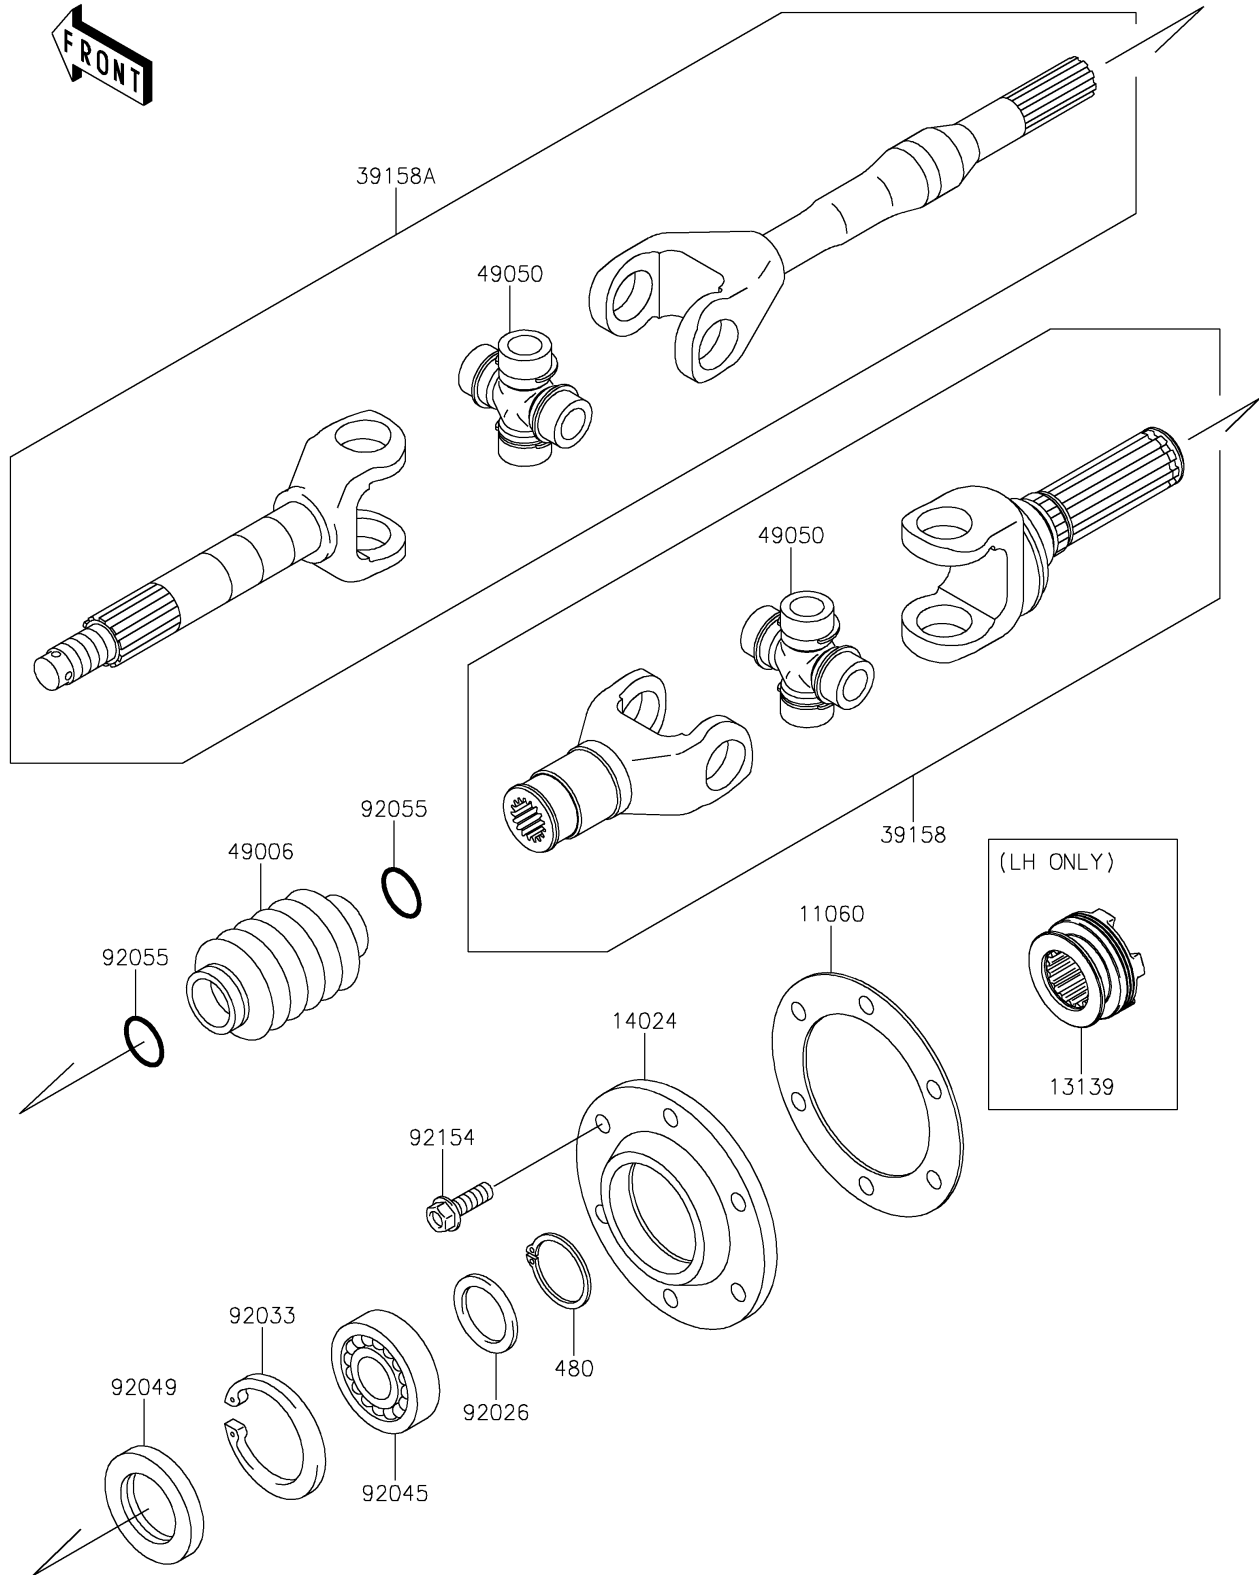

2019 MULE™ 4010 TRANS4x4® CAMO PARTS DIAGRAM

Drive Shaft-Rear

E3137

2019 MULE™ 4010 TRANS4x4® CAMO PARTS LIST

Drive Shaft-Rear

ITEM NAME	PART NUMBER	QUANTITY
GASKET,DRIVESHAFT COVER (Ref # 11060)	11060-1251	2
SHIFTER (Ref # 13139)	13139-0009	1
COVER,DRIVESHAFT (Ref # 14024)	14024-1560	2
SHAFT-ASSY-DRIVE,INSIDE (Ref # 39158)	39158-1119	2
SHAFT-ASSY-DRIVE (Ref # 39158A)	39158-1120	2
BOOT,DRIVE SHAFT (Ref # 49006)	49006-1257	2
SPIDER (Ref # 49050)	49050-0034	4
SPACER,28.1X38X2.6 (Ref # 92026)	92026-1489	2
RING-SNAP,55MM (Ref # 92033)	92033-1274	2
BEARING-BALL,6006 (Ref # 92045)	92045-1208	2
SEAL-OIL,TC35X55X8 (Ref # 92049)	92049-1298	2
RING-O,19.5X3.0 (Ref # 92055)	92055-1451	4
BOLT-FLANGED,8X25 (Ref # 92154)	92154-4079	12
CIRCLIP-TYPE-C,28MM (Ref # 480)	480J2800	2