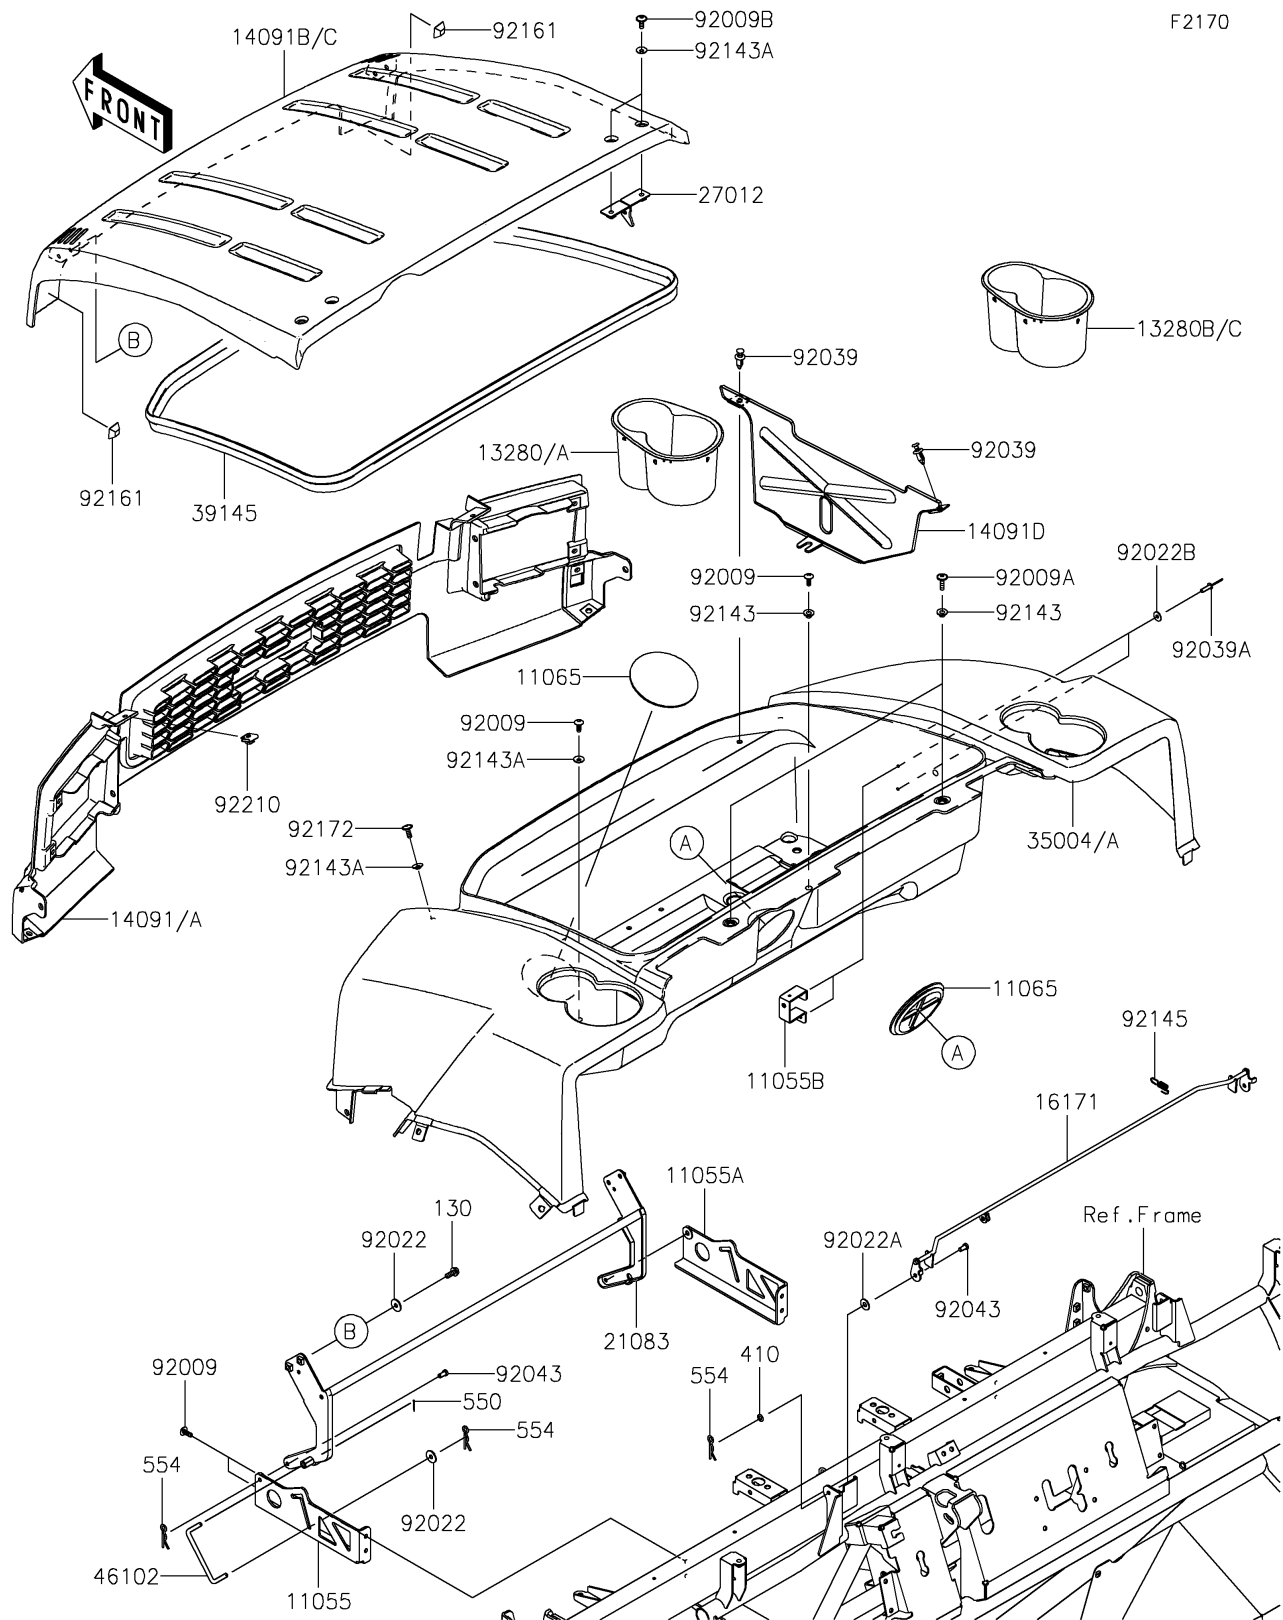

2020 MULE™ 4000

PARTS DIAGRAM

Fenders

2020 MULE™ 4000

PARTS LIST

Fenders

ITEM NAME	PART NUMBER	QUANTITY
BRACKET,HINGE,LH (Ref # 11055)	11055-0037	1
BRACKET,HINGE,RH (Ref # 11055A)	11055-0038	1
BRACKET,RESERVOIR TANK (Ref # 11055B)	11055-0124	1
CAP,F.BLACK (Ref # 11065)	11065-1053-6Z	2
HOLDER,CUP HOLDER,LH,D.R.RED (Ref # 13280)	13280-0265-16L	1
HOLDER,CUP HOLDER,LH,T.GREEN (Ref # 13280A)	13280-0265-42S	1
HOLDER,CUP HOLDER,RH,D.R.RED (Ref # 13280B)	13280-0266-16L	1
HOLDER,CUP HOLDER,RH,T.GREEN (Ref # 13280C)	13280-0266-42S	1
COVER,FRONT GRILL,D.R.RED (Ref # 14091)	14091-0818-16L	1
COVER,FRONT GRILL,T.GREEN (Ref # 14091A)	14091-0818-42S	1
COVER,FRONT FENDER,D.R.RED (Ref # 14091B)	14091-0829-16L	1
COVER,FRONT FENDER,T.GREEN (Ref # 14091C)	14091-0829-42S	1
COVER,RESERVOIR TANK (Ref # 14091D)	14091-1715	1
LINK (Ref # 16171)	16171-0015	1
ARM,HOOD (Ref # 21083)	21083-0051	1
HOOK,HOOD (Ref # 27012)	27012-0119	2
FENDER-FRONT,CNT,D.R.RED (Ref # 35004)	35004-0096-16L	1
FENDER-FRONT,CNT,T.GREEN (Ref # 35004A)	35004-0096-42S	1
TRIM-SEAL,L=2350 (Ref # 39145)	39145-0032	1
ROD (Ref # 46102)	46102-0103	1
SCREW,TAPPING,6X16 (Ref # 92009)	92009-1166	6
SCREW,6X22,BLACK (Ref # 92009A)	92009-1256	2
SCREW,6X16 (Ref # 92009B)	92009-1621	4
WASHER,6.5X20X1.6,BLACK (Ref # 92022)	92022-1346	5
WASHER,7X18X1.2 (Ref # 92022A)	92022-1545	2
WASHER,4.3X12.5X1 (Ref # 92022B)	92022-1949	2
RIVET (Ref # 92039)	92039-0776	2
RIVET (Ref # 92039A)	92039-1150	2
PIN,6X9 (Ref # 92043)	92043-1626	4

2020 MULE™ 4000

PARTS LIST

Fenders

ITEM NAME	PART NUMBER	QUANTITY
COLLAR (Ref # 92143)	92143-1057	3
COLLAR (Ref # 92143A)	92143-1087	7
SPRING (Ref # 92145)	92145-0215	1
DAMPER,FR HOOD (Ref # 92161)	92161-0790	2
SCREW,TAPPING,6X20 (Ref # 92172)	92172-0488	2
NUT,LEAF SPRING,6MM (Ref # 92210)	92210-0624	2
BOLT-FLANGED,6X16 (Ref # 130)	130BA0616	4
WASHER-PLAIN-SMALL (Ref # 410)	410AA0600	2
PIN-COTTER,1.6X15 (Ref # 550)	550AA1615	1
PIN-SNAP,1.2X21.2 (Ref # 554)	554DA0600	5